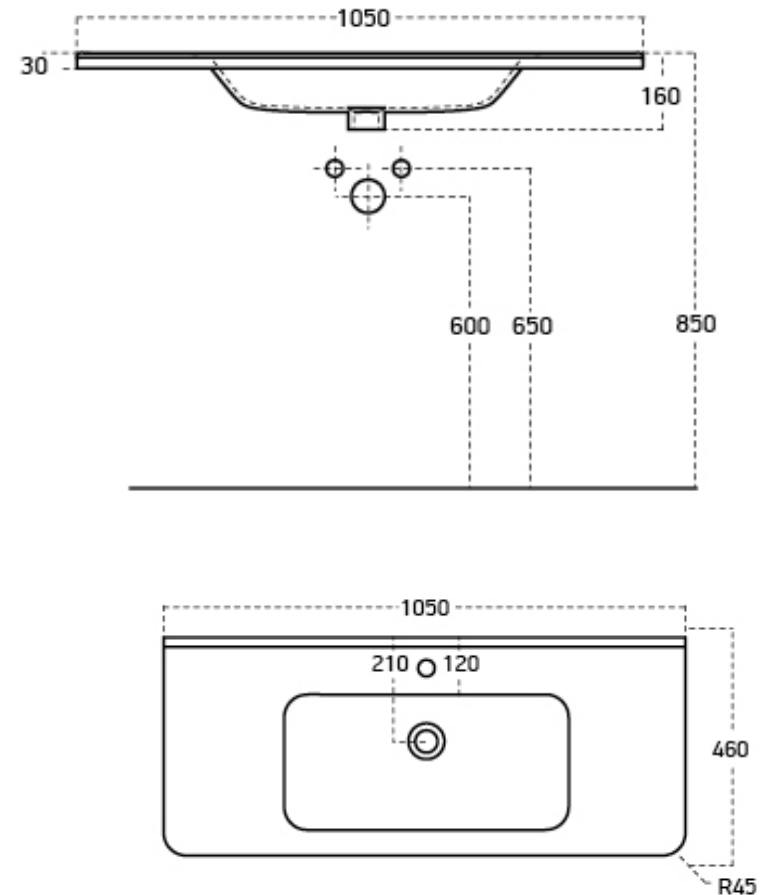

# Zola 1000mm Basin

**RANGE:** Zola

**SIZE:** H 160 x W 1050 x D 460mm

**FINISH:** Gloss

**BASIN MATERIAL:** Ceramic

**TAP HOLE(S):** One

The information contained on this page was correct at date of issue. Fitting dimensions are provided as a guide only. Some variation may occur due to manufacturing tolerances. We pursue a policy of continuing improvement in design and performance of our products and so reserve the right to change specifications without prior notice.