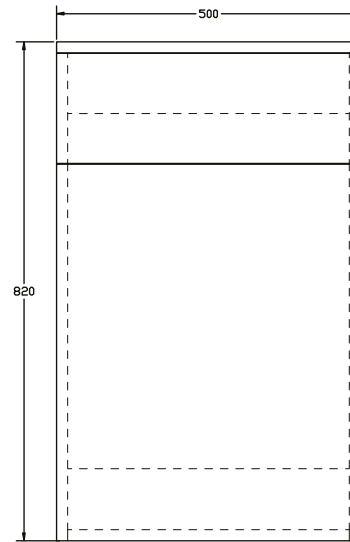

Keva/Edyn Back to Wall Unit

RANGE: Keva/Edyn

SIZE: H 820 x W 500 x D 240 mm

FINISH: MATT/WOOD EFFECT/GLOSS

COLOUR OPTIONS:

The information contained on this page was correct at date of issue. Fitting dimensions are provided as a guide only. Some variation may occur due to manufacturing tolerances. We pursue a policy of continuing improvement in design and performance of our products and so reserve the right to change specifications without prior notice.