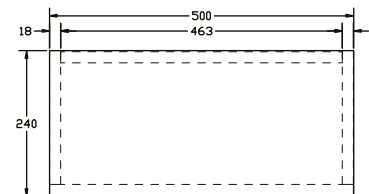

Keva/Edyn Back to Wall Unit

RANGE: Keva/Edyn

SIZE: H 820 x W 500 x D 240 mm

FINISH: MATT/WOOD EFFECT/GLOSS

COLOUR OPTIONS:

The information contained on this page was correct at date of issue. Fitting dimensions are provided as a guide only. Some variation may occur due to manufacturing tolerances. We pursue a policy of continuing improvement in design and performance of our products and so reserve the right to change specifications without prior notice.