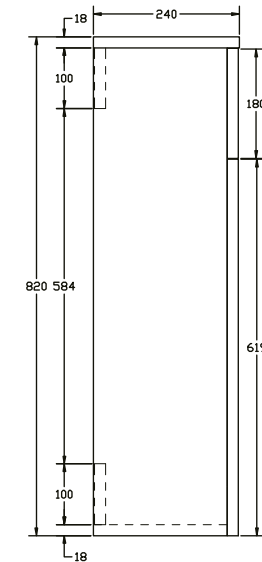

Keva/Edyn Back to Wall Unit

RANGE: Keva/Edyn

SIZE: H 820 x W 500 x D 240 mm

FINISH: MATT/WOOD EFFECT/GLOSS

COLOUR OPTIONS:

The information contained on this page was correct at date of issue. Fitting dimensions are provided as a guide only. Some variation may occur due to manufacturing tolerances. We pursue a policy of continuing improvement in design and performance of our products and so reserve the right to change specifications without prior notice.