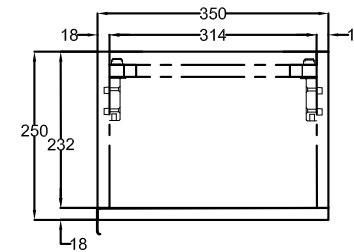

Keva/Edyn 1 Door Tall Boy

RANGE: Keva/Edyn

SIZE: 1400 x W 350 x D 250 mm

FINISH: MATT/WOOD EFFECT/GLOSS

COLOUR OPTIONS:

The information contained on this page was correct at date of issue. Fitting dimensions are provided as a guide only. Some variation may occur due to manufacturing tolerances. We pursue a policy of continuing improvement in design and performance of our products and so reserve the right to change specifications without prior notice.