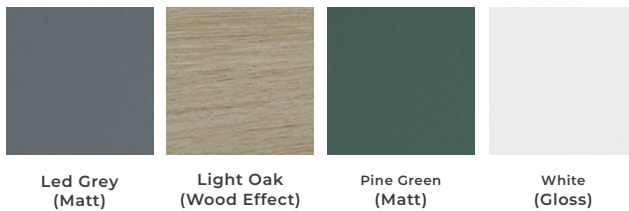

Keva/Edyn 1 Door Tall Boy

RANGE: Keva/Edyn

SIZE: 1400 x W 350 x D 250 mm

FINISH: MATT/WOOD EFFECT/GLOSS

COLOUR OPTIONS:

The information contained on this page was correct at date of issue. Fitting dimensions are provided as a guide only. Some variation may occur due to manufacturing tolerances. We pursue a policy of continuing improvement in design and performance of our products and so reserve the right to change specifications without prior notice.