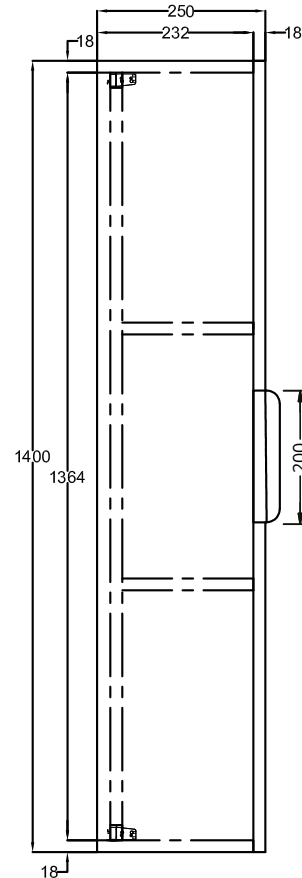

Keva/Edyn 1 Door Tall Boy

RANGE: Keva/Edyn

SIZE: 1400 x W 350 x D 250 mm

FINISH: MATT/WOOD EFFECT/GLOSS

COLOUR OPTIONS:

The information contained on this page was correct at date of issue. Fitting dimensions are provided as a guide only. Some variation may occur due to manufacturing tolerances. We pursue a policy of continuing improvement in design and performance of our products and so reserve the right to change specifications without prior notice.