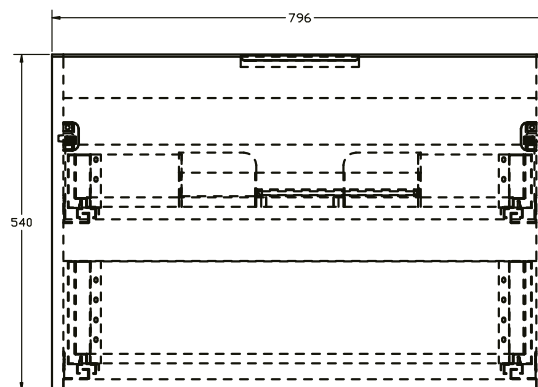

Keva 800mm 1 Drawer Wall Unit

RANGE: Keva

SIZE: H 540 x W 796 x D 458 mm

FINISH: MATT/WOOD EFFECT/GLOSS

COLOUR OPTIONS:

Led Grey
(Matt)

Light Oak
(Wood Effect)

Pine Green
(Matt)

White
(Gloss)

The information contained on this page was correct at date of issue. Fitting dimensions are provided as a guide only. Some variation may occur due to manufacturing tolerances. We pursue a policy of continuing improvement in design and performance of our products and so reserve the right to change specifications without prior notice.