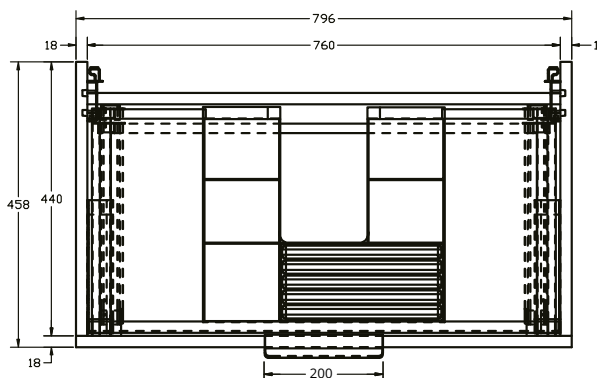

Keva 800mm 1 Drawer Wall Unit

RANGE: Keva

SIZE: H 540 x W 796 x D 458 mm

FINISH: MATT/WOOD EFFECT/GLOSS

COLOUR OPTIONS:

Led Grey
(Matt)

Light Oak
(Wood Effect)

Pine Green
(Matt)

White
(Gloss)

The information contained on this page was correct at date of issue. Fitting dimensions are provided as a guide only. Some variation may occur due to manufacturing tolerances. We pursue a policy of continuing improvement in design and performance of our products and so reserve the right to change specifications without prior notice.