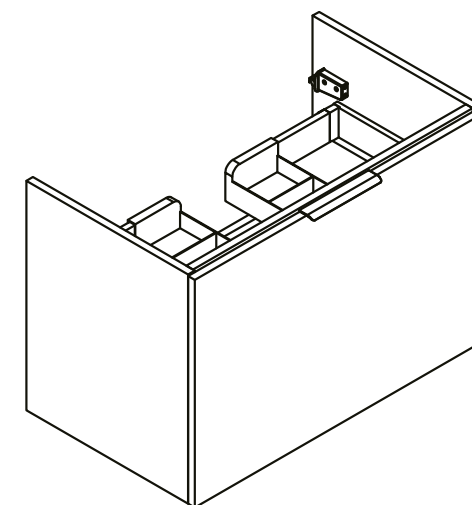

Keva 800mm 1 Drawer Wall Unit

RANGE: Keva

SIZE: H 540 x W 796 x D 458 mm

FINISH: MATT/WOOD EFFECT/GLOSS

COLOUR OPTIONS:

Led Grey
(Matt)

Light Oak
(Wood Effect)

Pine Green
(Matt)

White
(Gloss)

The information contained on this page was correct at date of issue. Fitting dimensions are provided as a guide only. Some variation may occur due to manufacturing tolerances. We pursue a policy of continuing improvement in design and performance of our products and so reserve the right to change specifications without prior notice.