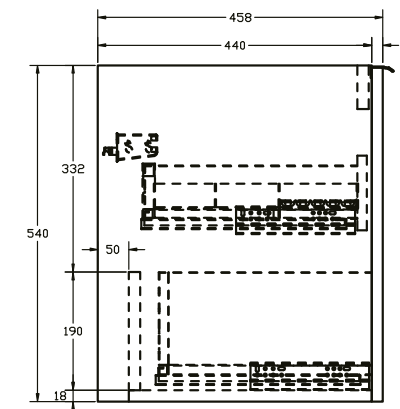

Keva 800mm 1 Drawer Wall Unit

RANGE: Keva

SIZE: H 540 x W 796 x D 458 mm

FINISH: MATT/WOOD EFFECT/GLOSS

COLOUR OPTIONS:

Led Grey
(Matt)

Light Oak
(Wood Effect)

Pine Green
(Matt)

White
(Gloss)

The information contained on this page was correct at date of issue. Fitting dimensions are provided as a guide only. Some variation may occur due to manufacturing tolerances. We pursue a policy of continuing improvement in design and performance of our products and so reserve the right to change specifications without prior notice.