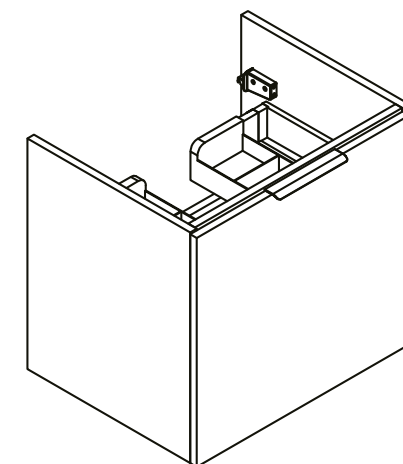

# Keva 600mm 1 Drawer Wall Unit

**RANGE:** Keva

**SIZE:** H 540 x W 596 x D 458 mm

**FINISH:** MATT/WOOD EFFECT/GLOSS

## COLOUR OPTIONS:

Led Grey  
(Matt)

Light Oak  
(Wood Effect)

Pine Green  
(Matt)

White  
(Gloss)

The information contained on this page was correct at date of issue. Fitting dimensions are provided as a guide only. Some variation may occur due to manufacturing tolerances. We pursue a policy of continuing improvement in design and performance of our products and so reserve the right to change specifications without prior notice.