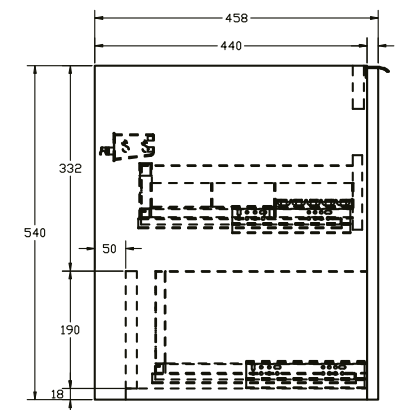

# Keva 600mm 1 Drawer Wall Unit

**RANGE:** Keva

**SIZE:** H 540 x W 596 x D 458 mm

**FINISH:** MATT/WOOD EFFECT/GLOSS

## COLOUR OPTIONS:

Led Grey  
(Matt)

Light Oak  
(Wood Effect)

Pine Green  
(Matt)

White  
(Gloss)

The information contained on this page was correct at date of issue. Fitting dimensions are provided as a guide only. Some variation may occur due to manufacturing tolerances. We pursue a policy of continuing improvement in design and performance of our products and so reserve the right to change specifications without prior notice.