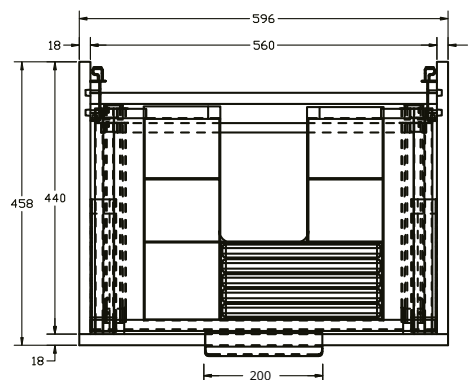

# Keva 600mm 1 Drawer Wall Unit

**RANGE:** Keva

**SIZE:** H 540 x W 596 x D 458 mm

**FINISH:** MATT/WOOD EFFECT/GLOSS

## COLOUR OPTIONS:

Led Grey  
(Matt)

Light Oak  
(Wood Effect)

Pine Green  
(Matt)

White  
(Gloss)

The information contained on this page was correct at date of issue. Fitting dimensions are provided as a guide only. Some variation may occur due to manufacturing tolerances. We pursue a policy of continuing improvement in design and performance of our products and so reserve the right to change specifications without prior notice.