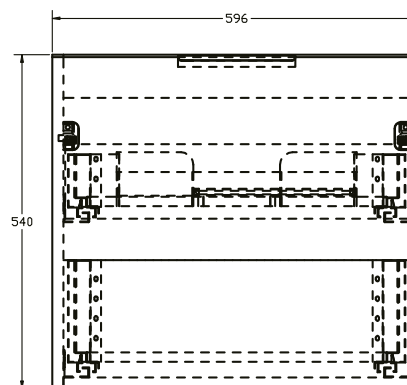

# Keva 600mm 1 Drawer Wall Unit

**RANGE:** Keva

**SIZE:** H 540 x W 596 x D 458 mm

**FINISH:** MATT/WOOD EFFECT/GLOSS

## COLOUR OPTIONS:

Led Grey  
(Matt)

Light Oak  
(Wood Effect)

Pine Green  
(Matt)

White  
(Gloss)

The information contained on this page was correct at date of issue. Fitting dimensions are provided as a guide only. Some variation may occur due to manufacturing tolerances. We pursue a policy of continuing improvement in design and performance of our products and so reserve the right to change specifications without prior notice.