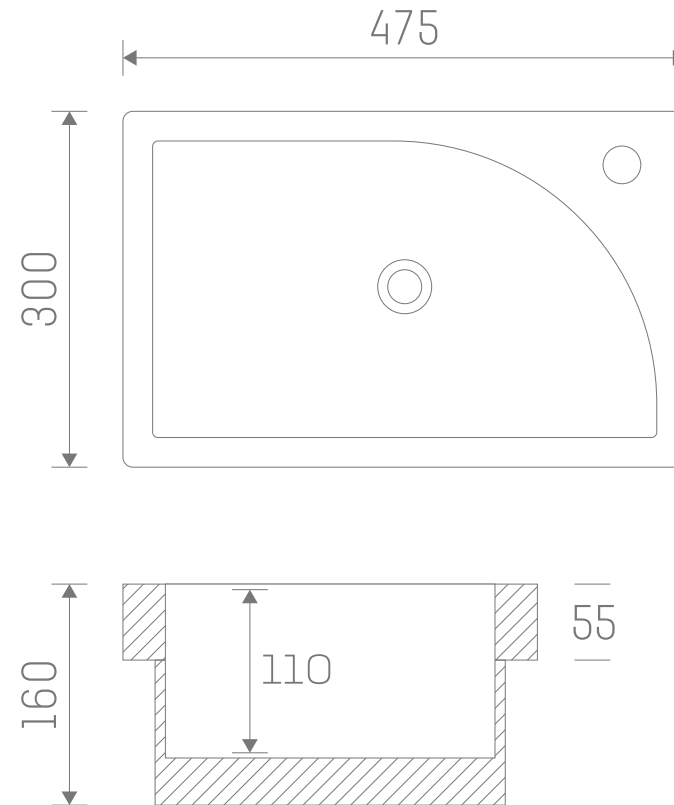

Keva 470mm Basin

RANGE: Keva

SIZE: H 160 x W 475 x D 300mm

FINISH: Gloss

BASIN MATERIAL: Ceramic

TAP HOLE(S): One

The information contained on this page was correct at date of issue. Fitting dimensions are provided as a guide only. Some variation may occur due to manufacturing tolerances. We pursue a policy of continuing improvement in design and performance of our products and so reserve the right to change specifications without prior notice.