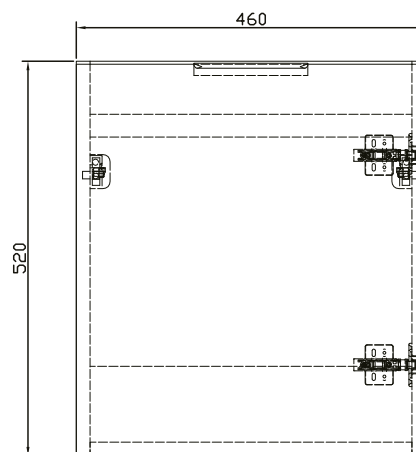

Keva 470mm 1 Door Wall Unit

RANGE: Keva

SIZE: H 520 x W 460 x D 290 mm

FINISH: MATT/WOOD EFFECT/GLOSS

COLOUR OPTIONS:

Led Grey
(Matt)

Light Oak
(Wood Effect)

Pine Green
(Matt)

White
(Gloss)

The information contained on this page was correct at date of issue. Fitting dimensions are provided as a guide only. Some variation may occur due to manufacturing tolerances. We pursue a policy of continuing improvement in design and performance of our products and so reserve the right to change specifications without prior notice.