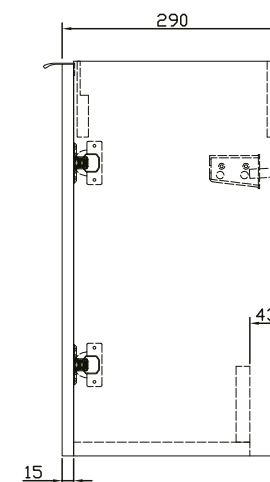

Keva 470mm 1 Door Wall Unit

RANGE: Keva

SIZE: H 520 x W 460 x D 290 mm

FINISH: MATT/WOOD EFFECT/GLOSS

COLOUR OPTIONS:

Led Grey
(Matt)

Light Oak
(Wood Effect)

Pine Green
(Matt)

White
(Gloss)

The information contained on this page was correct at date of issue. Fitting dimensions are provided as a guide only. Some variation may occur due to manufacturing tolerances. We pursue a policy of continuing improvement in design and performance of our products and so reserve the right to change specifications without prior notice.