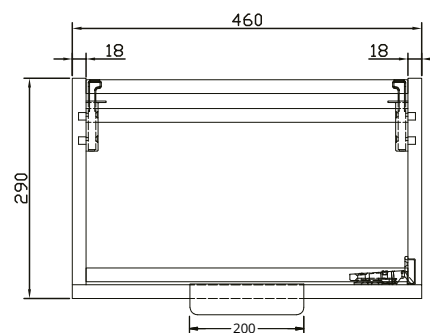

Keva 470mm 1 Door Wall Unit

RANGE: Keva

SIZE: H 520 x W 460 x D 290 mm

FINISH: MATT/WOOD EFFECT/GLOSS

COLOUR OPTIONS:

Led Grey
(Matt)

Light Oak
(Wood Effect)

Pine Green
(Matt)

White
(Gloss)

The information contained on this page was correct at date of issue. Fitting dimensions are provided as a guide only. Some variation may occur due to manufacturing tolerances. We pursue a policy of continuing improvement in design and performance of our products and so reserve the right to change specifications without prior notice.