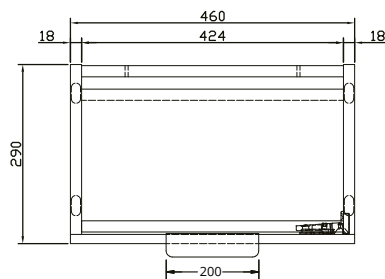

Keva 470mm 1 Door Floor Unit

RANGE: Keva

SIZE: H 830 x W 460 x D 290 mm

FINISH: MATT/WOOD EFFECT/GLOSS

COLOUR OPTIONS:

Led Grey
(Matt)

Light Oak
(Wood Effect)

Pine Green
(Matt)

White
(Gloss)

The information contained on this page was correct at date of issue. Fitting dimensions are provided as a guide only. Some variation may occur due to manufacturing tolerances. We pursue a policy of continuing improvement in design and performance of our products and so reserve the right to change specifications without prior notice.