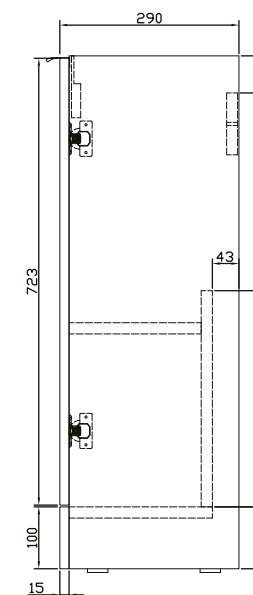

Keva 470mm 1 Door Floor Unit

RANGE: Keva

SIZE: H 830 x W 460 x D 290 mm

FINISH: MATT/WOOD EFFECT/GLOSS

COLOUR OPTIONS:

Led Grey
(Matt)

Light Oak
(Wood Effect)

Pine Green
(Matt)

White
(Gloss)

The information contained on this page was correct at date of issue. Fitting dimensions are provided as a guide only. Some variation may occur due to manufacturing tolerances. We pursue a policy of continuing improvement in design and performance of our products and so reserve the right to change specifications without prior notice.