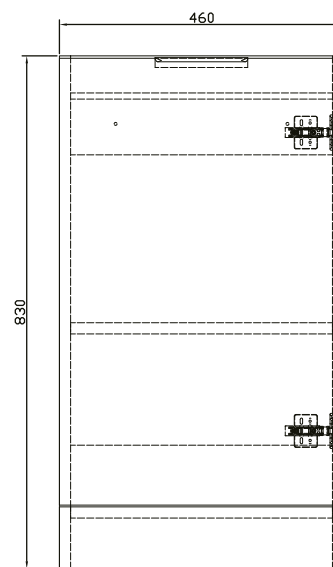

Keva 470mm 1 Door Floor Unit

RANGE: Keva

SIZE: H 830 x W 460 x D 290 mm

FINISH: MATT/WOOD EFFECT/GLOSS

COLOUR OPTIONS:

Led Grey
(Matt)

Light Oak
(Wood Effect)

Pine Green
(Matt)

White
(Gloss)

The information contained on this page was correct at date of issue. Fitting dimensions are provided as a guide only. Some variation may occur due to manufacturing tolerances. We pursue a policy of continuing improvement in design and performance of our products and so reserve the right to change specifications without prior notice.