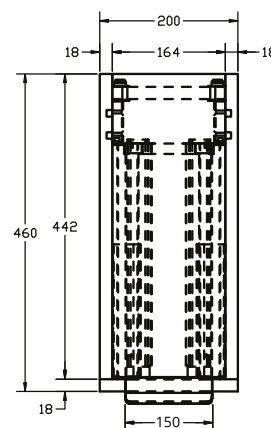

Keva 200mm 1 Drawer Storage Unit

RANGE: Keva

SIZE: H 540 x W 200 x D 460 mm

FINISH: MATT/WOOD EFFECT/GLOSS

COLOUR OPTIONS:

Led Grey
(Matt)

Light Oak
(Wood Effect)

Pine Green
(Matt)

White
(Gloss)

The information contained on this page was correct at date of issue. Fitting dimensions are provided as a guide only. Some variation may occur due to manufacturing tolerances. We pursue a policy of continuing improvement in design and performance of our products and so reserve the right to change specifications without prior notice.