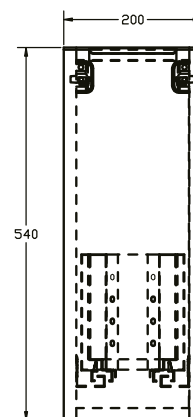

Keva 200mm 1 Drawer Storage Unit

RANGE: Keva

SIZE: H 540 x W 200 x D 460 mm

FINISH: MATT/WOOD EFFECT/GLOSS

COLOUR OPTIONS:

Led Grey
(Matt)

Light Oak
(Wood Effect)

Pine Green
(Matt)

White
(Gloss)

The information contained on this page was correct at date of issue. Fitting dimensions are provided as a guide only. Some variation may occur due to manufacturing tolerances. We pursue a policy of continuing improvement in design and performance of our products and so reserve the right to change specifications without prior notice.