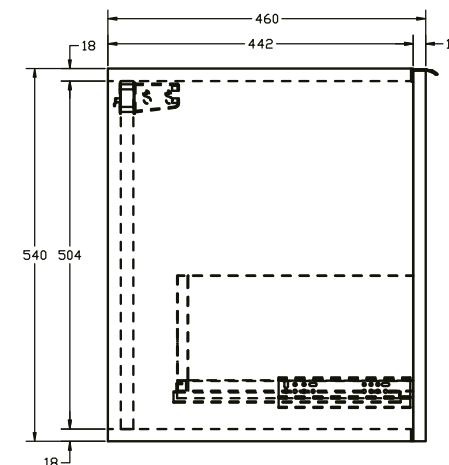

Keva 200mm 1 Drawer Storage Unit

RANGE: Keva

SIZE: H 540 x W 200 x D 460 mm

FINISH: MATT/WOOD EFFECT/GLOSS

COLOUR OPTIONS:

Led Grey
(Matt)

Light Oak
(Wood Effect)

Pine Green
(Matt)

White
(Gloss)

The information contained on this page was correct at date of issue. Fitting dimensions are provided as a guide only. Some variation may occur due to manufacturing tolerances. We pursue a policy of continuing improvement in design and performance of our products and so reserve the right to change specifications without prior notice.