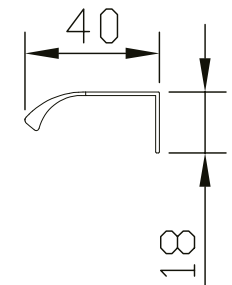

Keva 150mm Handle

FINISH: Chrome, Matt Black, Brushed Brass, Gun Metal

The information contained on this page was correct at date of issue. Fitting dimensions are provided as a guide only. Some variation may occur due to manufacturing tolerances. We pursue a policy of continuing improvement in design and performance of our products and so reserve the right to change specifications without prior notice.