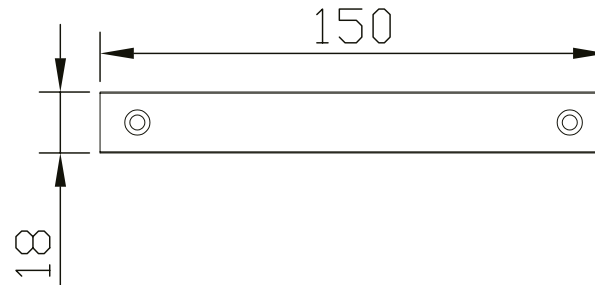

Keva 150mm Handle

FINISH: Chrome, Matt Black, Brushed Brass, Gun Metal

The information contained on this page was correct at date of issue. Fitting dimensions are provided as a guide only. Some variation may occur due to manufacturing tolerances. We pursue a policy of continuing improvement in design and performance of our products and so reserve the right to change specifications without prior notice.