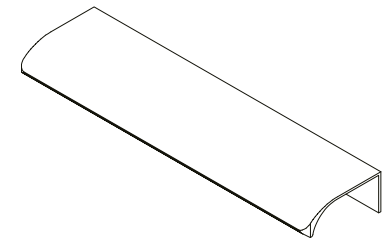

Keva 150mm Handle

FINISH: Chrome, Matt Black, Brushed Brass, Gun Metal

The information contained on this page was correct at date of issue. Fitting dimensions are provided as a guide only. Some variation may occur due to manufacturing tolerances. We pursue a policy of continuing improvement in design and performance of our products and so reserve the right to change specifications without prior notice.