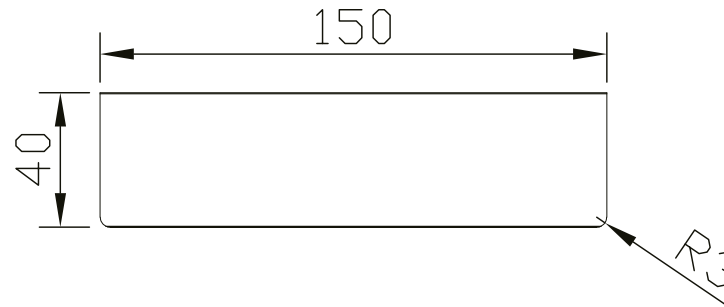

Keva 150mm Handle

FINISH: Chrome, Matt Black, Brushed Brass, Gun Metal

The information contained on this page was correct at date of issue. Fitting dimensions are provided as a guide only. Some variation may occur due to manufacturing tolerances. We pursue a policy of continuing improvement in design and performance of our products and so reserve the right to change specifications without prior notice.