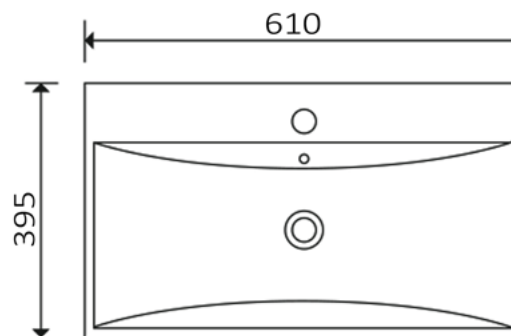

Edyn 600mm Ceramic Basin 1th

RANGE: Edyn

SIZE: H 170 x W 610 x D 395 mm

MATERIAL: Ceramic

The information contained on this page was correct at date of issue. Fitting dimensions are provided as a guide only. Some variation may occur due to manufacturing tolerances. We pursue a policy of continuing improvement in design and performance of our products and so reserve the right to change specifications without prior notice.