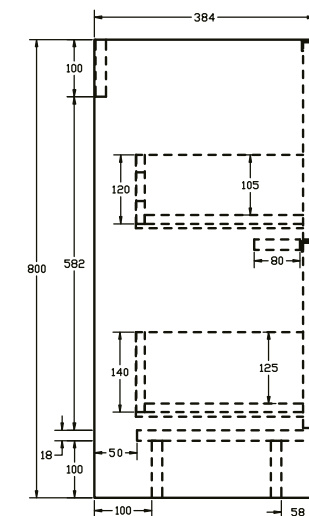

# Edyn 800mm 2 Drawer Floor Unit

**RANGE:** Edyn

**SIZE:** H 800 x W 794 x D 384 mm

**FINISH:** MATT/WOOD EFFECT/GLOSS

## COLOUR OPTIONS:

Led Grey  
(Matt)

Light Oak  
(Wood Effect)

Pine Green  
(Matt)

White  
(Gloss)

The information contained on this page was correct at date of issue. Fitting dimensions are provided as a guide only. Some variation may occur due to manufacturing tolerances. We pursue a policy of continuing improvement in design and performance of our products and so reserve the right to change specifications without prior notice.