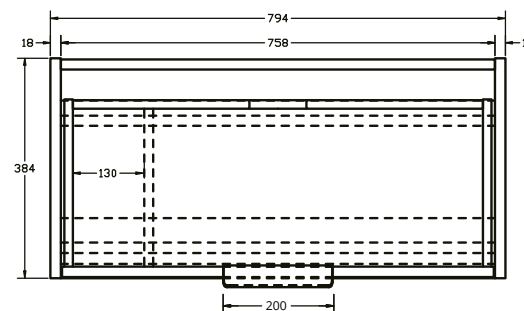

# Edyn 800mm 2 Drawer Floor Unit

**RANGE:** Edyn

**SIZE:** H 800 x W 794 x D 384 mm

**FINISH:** MATT/WOOD EFFECT/GLOSS

## COLOUR OPTIONS:

Led Grey  
(Matt)

Light Oak  
(Wood Effect)

Pine Green  
(Matt)

White  
(Gloss)

The information contained on this page was correct at date of issue. Fitting dimensions are provided as a guide only. Some variation may occur due to manufacturing tolerances. We pursue a policy of continuing improvement in design and performance of our products and so reserve the right to change specifications without prior notice.