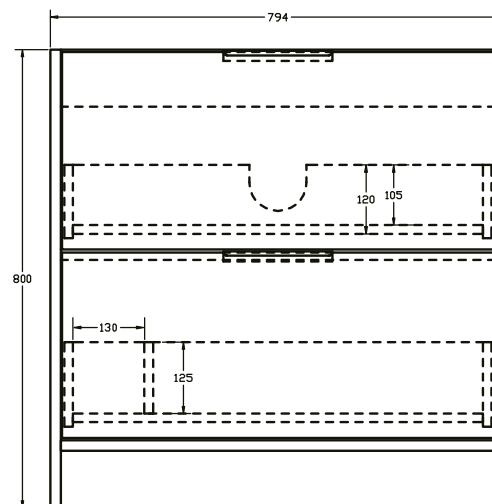

# Edyn 800mm 2 Drawer Floor Unit

**RANGE:** Edyn

**SIZE:** H 800 x W 794 x D 384 mm

**FINISH:** MATT/WOOD EFFECT/GLOSS

## COLOUR OPTIONS:

Led Grey  
(Matt)

Light Oak  
(Wood Effect)

Pine Green  
(Matt)

White  
(Gloss)

The information contained on this page was correct at date of issue. Fitting dimensions are provided as a guide only. Some variation may occur due to manufacturing tolerances. We pursue a policy of continuing improvement in design and performance of our products and so reserve the right to change specifications without prior notice.