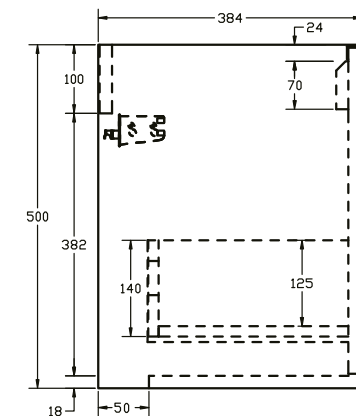

Edyn 800mm 1 Drawer Wall Unit

RANGE: Edyn

SIZE: H 500 x W 794 x D 384 mm

FINISH: MATT/WOOD EFFECT/GLOSS

COLOUR OPTIONS:

Led Grey
(Matt)

Light Oak
(Wood Effect)

Pine Green
(Matt)

White
(Gloss)

The information contained on this page was correct at date of issue. Fitting dimensions are provided as a guide only. Some variation may occur due to manufacturing tolerances. We pursue a policy of continuing improvement in design and performance of our products and so reserve the right to change specifications without prior notice.