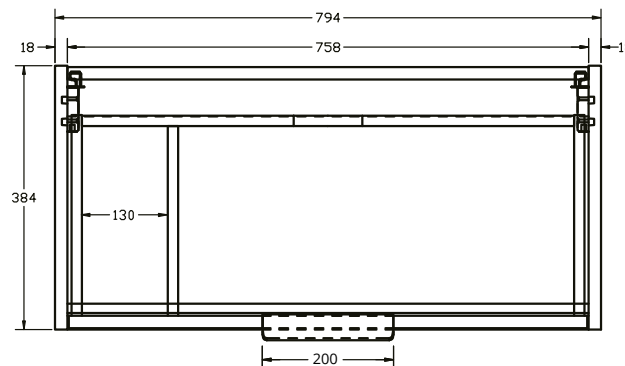

Edyn 800mm 1 Drawer Wall Unit

RANGE: Edyn

SIZE: H 500 x W 794 x D 384 mm

FINISH: MATT/WOOD EFFECT/GLOSS

COLOUR OPTIONS:

Led Grey
(Matt)

Light Oak
(Wood Effect)

Pine Green
(Matt)

White
(Gloss)

The information contained on this page was correct at date of issue. Fitting dimensions are provided as a guide only. Some variation may occur due to manufacturing tolerances. We pursue a policy of continuing improvement in design and performance of our products and so reserve the right to change specifications without prior notice.