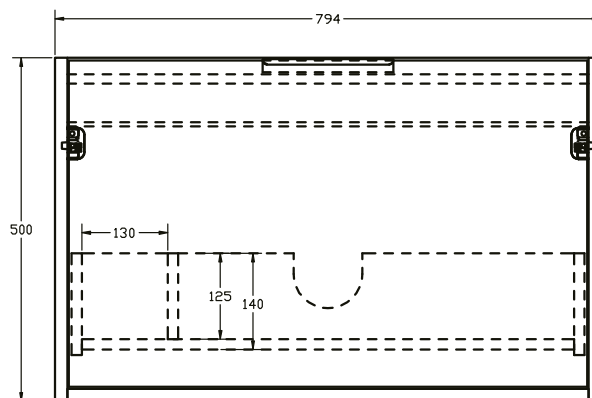

Edyn 800mm 1 Drawer Wall Unit

RANGE: Edyn

SIZE: H 500 x W 794 x D 384 mm

FINISH: MATT/WOOD EFFECT/GLOSS

COLOUR OPTIONS:

Led Grey
(Matt)

Light Oak
(Wood Effect)

Pine Green
(Matt)

White
(Gloss)

The information contained on this page was correct at date of issue. Fitting dimensions are provided as a guide only. Some variation may occur due to manufacturing tolerances. We pursue a policy of continuing improvement in design and performance of our products and so reserve the right to change specifications without prior notice.