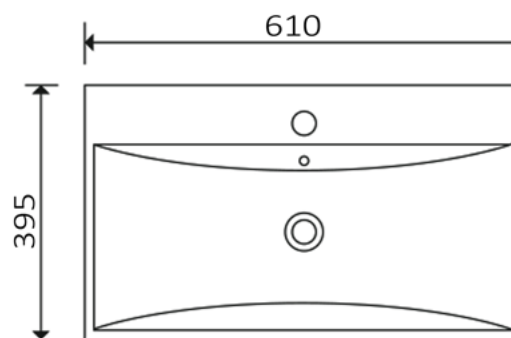

Edyn 600mm Ceramic Basin 1th

RANGE: Edyn

SIZE: H 170 x W 610 x D 395 mm

MATERIAL: Ceramic

The information contained on this page was correct at date of issue. Fitting dimensions are provided as a guide only. Some variation may occur due to manufacturing tolerances. We pursue a policy of continuing improvement in design and performance of our products and so reserve the right to change specifications without prior notice.