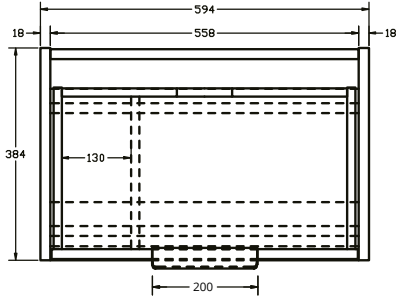

Edyn 600mm 2 Drawer Floor Unit

RANGE: Edyn
SIZE: H 800 x W 594 x D 384 mm
FINISH: MATT/WOOD EFFECT/GLOSS

COLOUR OPTIONS:

Led Grey (Matt) | Light Oak (Wood Effect) | Pine Green (Matt) | White (Gloss)

The information contained on this page was correct at date of issue. Fitting dimensions are provided as a guide only. Some variation may occur due to manufacturing tolerances. We pursue a policy of continuing improvement in design and performance of our products and so reserve the right to change specifications without prior notice.