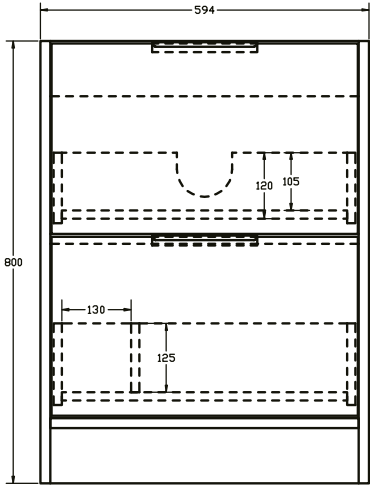

Edyn 600mm 2 Drawer Floor Unit

RANGE: Edyn
SIZE: H 800 x W 594 x D 384 mm
FINISH: MATT/WOOD EFFECT/GLOSS

COLOUR OPTIONS:

Led Grey (Matt) | Light Oak (Wood Effect) | Pine Green (Matt) | White (Gloss)

The information contained on this page was correct at date of issue. Fitting dimensions are provided as a guide only. Some variation may occur due to manufacturing tolerances. We pursue a policy of continuing improvement in design and performance of our products and so reserve the right to change specifications without prior notice.