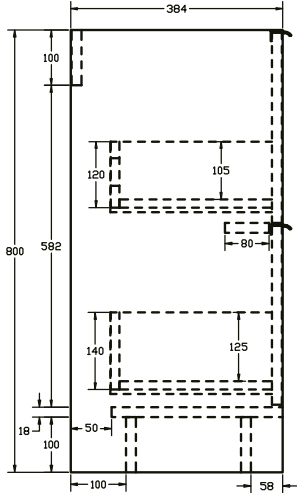

Edyn 600mm 2 Drawer Floor Unit

RANGE: Edyn
SIZE: H 800 x W 594 x D 384 mm
FINISH: MATT/WOOD EFFECT/GLOSS

COLOUR OPTIONS:

Led Grey (Matt) | Light Oak (Wood Effect) | Pine Green (Matt) | White (Gloss)

The information contained on this page was correct at date of issue. Fitting dimensions are provided as a guide only. Some variation may occur due to manufacturing tolerances. We pursue a policy of continuing improvement in design and performance of our products and so reserve the right to change specifications without prior notice.