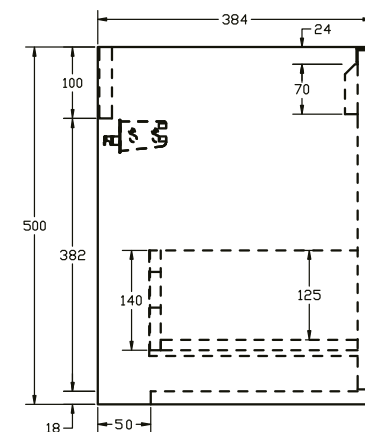

# Edyn 600mm 1 Drawer Wall Unit

**RANGE:** Edyn

**SIZE:** H 500 x W 594 x D 384 mm

**FINISH:** MATT/WOOD EFFECT/GLOSS

## COLOUR OPTIONS:

Led Grey  
(Matt)

Light Oak  
(Wood Effect)

Pine Green  
(Matt)

White  
(Gloss)

The information contained on this page was correct at date of issue. Fitting dimensions are provided as a guide only. Some variation may occur due to manufacturing tolerances. We pursue a policy of continuing improvement in design and performance of our products and so reserve the right to change specifications without prior notice.