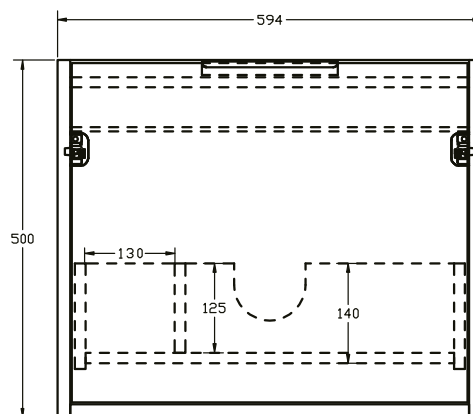

# Edyn 600mm 1 Drawer Wall Unit

**RANGE:** Edyn

**SIZE:** H 500 x W 594 x D 384 mm

**FINISH:** MATT/WOOD EFFECT/GLOSS

## COLOUR OPTIONS:

Led Grey  
(Matt)

Light Oak  
(Wood Effect)

Pine Green  
(Matt)

White  
(Gloss)

The information contained on this page was correct at date of issue. Fitting dimensions are provided as a guide only. Some variation may occur due to manufacturing tolerances. We pursue a policy of continuing improvement in design and performance of our products and so reserve the right to change specifications without prior notice.