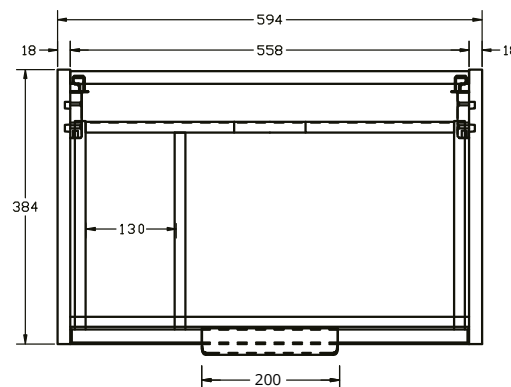

# Edyn 600mm 1 Drawer Wall Unit

**RANGE:** Edyn

**SIZE:** H 500 x W 594 x D 384 mm

**FINISH:** MATT/WOOD EFFECT/GLOSS

## COLOUR OPTIONS:

Led Grey  
(Matt)

Light Oak  
(Wood Effect)

Pine Green  
(Matt)

White  
(Gloss)

The information contained on this page was correct at date of issue. Fitting dimensions are provided as a guide only. Some variation may occur due to manufacturing tolerances. We pursue a policy of continuing improvement in design and performance of our products and so reserve the right to change specifications without prior notice.