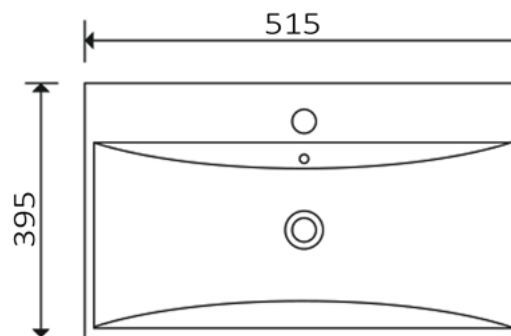

Edyn 500mm Ceramic Basin 1th

RANGE: Edyn

SIZE: H 165 x W 515 x D 395 mm

MATERIAL: Ceramic

The information contained on this page was correct at date of issue. Fitting dimensions are provided as a guide only. Some variation may occur due to manufacturing tolerances. We pursue a policy of continuing improvement in design and performance of our products and so reserve the right to change specifications without prior notice.