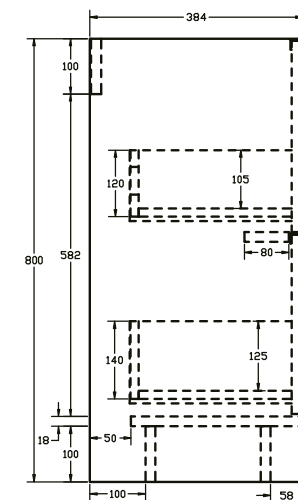

Edyn 500mm 2 Drawer Floor Unit

RANGE: Edyn

SIZE: H 800 x W 494 x D 384 mm

FINISH: MATT/WOOD EFFECT/GLOSS

COLOUR OPTIONS:

Led Grey
(Matt)

Light Oak
(Wood Effect)

Pine Green
(Matt)

White
(Gloss)

The information contained on this page was correct at date of issue. Fitting dimensions are provided as a guide only. Some variation may occur due to manufacturing tolerances. We pursue a policy of continuing improvement in design and performance of our products and so reserve the right to change specifications without prior notice.