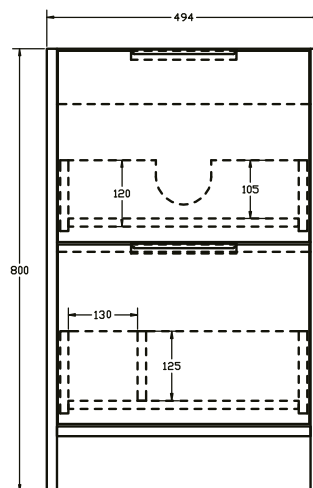

Edyn 500mm 2 Drawer Floor Unit

RANGE: Edyn

SIZE: H 800 x W 494 x D 384 mm

FINISH: MATT/WOOD EFFECT/GLOSS

COLOUR OPTIONS:

Led Grey
(Matt)

Light Oak
(Wood Effect)

Pine Green
(Matt)

White
(Gloss)

The information contained on this page was correct at date of issue. Fitting dimensions are provided as a guide only. Some variation may occur due to manufacturing tolerances. We pursue a policy of continuing improvement in design and performance of our products and so reserve the right to change specifications without prior notice.