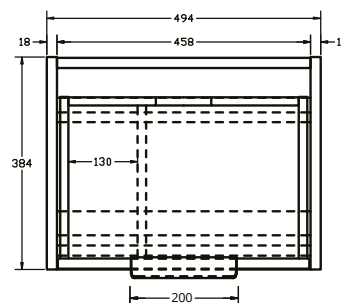

Edyn 500mm 2 Drawer Floor Unit

RANGE: Edyn

SIZE: H 800 x W 494 x D 384 mm

FINISH: MATT/WOOD EFFECT/GLOSS

COLOUR OPTIONS:

Led Grey
(Matt)

Light Oak
(Wood Effect)

Pine Green
(Matt)

White
(Gloss)

The information contained on this page was correct at date of issue. Fitting dimensions are provided as a guide only. Some variation may occur due to manufacturing tolerances. We pursue a policy of continuing improvement in design and performance of our products and so reserve the right to change specifications without prior notice.