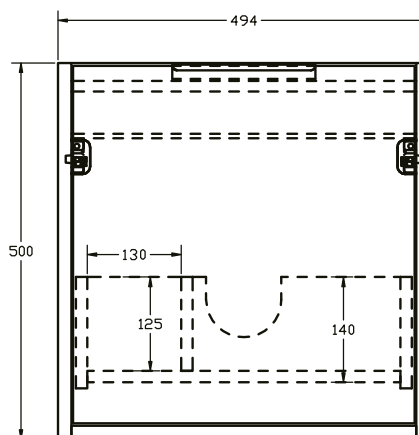

Edyn 500mm 1 Drawer Wall Unit

RANGE: Edyn

SIZE: H 500 x W 494 x D 384 mm

FINISH: MATT/WOOD EFFECT/GLOSS

COLOUR OPTIONS:

Led Grey
(Matt)

Light Oak
(Wood Effect)

Pine Green
(Matt)

White
(Gloss)

The information contained on this page was correct at date of issue. Fitting dimensions are provided as a guide only. Some variation may occur due to manufacturing tolerances. We pursue a policy of continuing improvement in design and performance of our products and so reserve the right to change specifications without prior notice.