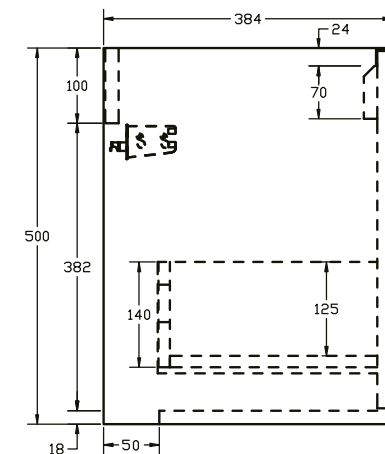

Edyn 500mm 1 Drawer Wall Unit

RANGE: Edyn

SIZE: H 500 x W 494 x D 384 mm

FINISH: MATT/WOOD EFFECT/GLOSS

COLOUR OPTIONS:

Led Grey
(Matt)

Light Oak
(Wood Effect)

Pine Green
(Matt)

White
(Gloss)

The information contained on this page was correct at date of issue. Fitting dimensions are provided as a guide only. Some variation may occur due to manufacturing tolerances. We pursue a policy of continuing improvement in design and performance of our products and so reserve the right to change specifications without prior notice.