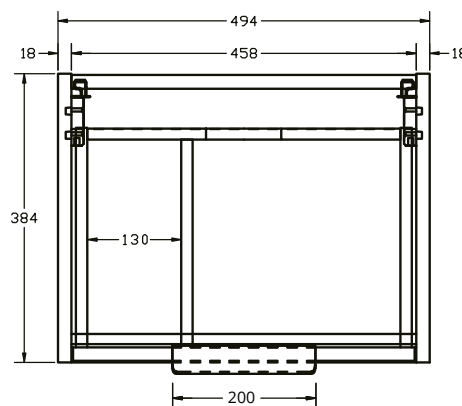

Edyn 500mm 1 Drawer Wall Unit

RANGE: Edyn

SIZE: H 500 x W 494 x D 384 mm

FINISH: MATT/WOOD EFFECT/GLOSS

COLOUR OPTIONS:

Led Grey
(Matt)

Light Oak
(Wood Effect)

Pine Green
(Matt)

White
(Gloss)

The information contained on this page was correct at date of issue. Fitting dimensions are provided as a guide only. Some variation may occur due to manufacturing tolerances. We pursue a policy of continuing improvement in design and performance of our products and so reserve the right to change specifications without prior notice.