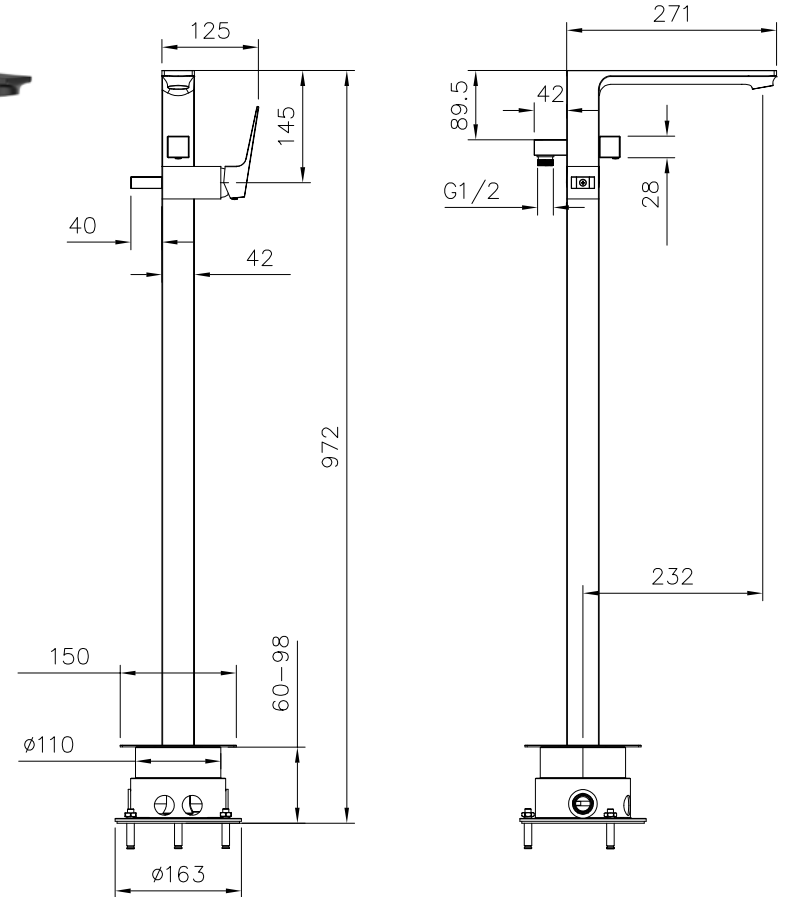

Dayla - Easy-Plumb Floor Standing Bath Shower Mixer & Kit

CONSTRUCTION	Brass Body
PRODUCT TYPE	Contemporary
WATER PRESSURE	Min. 1.0 Bar, Max. 6.0 Bar
PLUMBING SYSTEMS	Suitable for all plumbing systems, Hot and Cold water pressure preferably balanced. Max. supply pressure differential requirement no greater than 5:1
STANDARDS	Complies with BS 6920, BS EN 200
CERTIFICATION	Manufactured to Comply with WRAS
CARTRIDGE	KEROX 35mm
AERATOR	M24
FITTING	Easy-Plumb Box
FLEXI TAILS	Tucaí WRAS
MORE INFO	PVC Hose & Triple Function Handset

COLOUR OPTIONS:

Flow Rates (Litres per minute)

SYSTEM PRESSURE	0.1 Bar	0.2 Bar	0.3 Bar	0.5 Bar	1.0 Bar	1.5 Bar	2.0 Bar	3.0 Bar	4.0 Bar	5.0 Bar
	-	-	-	4.05	8.24	-	13.2	17	19.2	21

The information contained on this page was correct at date of issue. Fitting dimensions are provided as a guide only. Some variation may occur due to manufacturing tolerances. We pursue a policy of continuing improvement in design and performance of our products and so reserve the right to change specifications without prior notice.