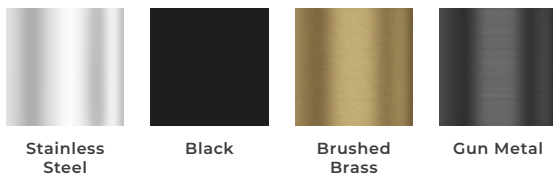

COLOUR OPTIONS:

Please note due to manufacturing tolerances pipe centres may vary by +/- 10mm, we recommend that pipe work is not altered until your towel rail / radiator is on site. The information contained on this page was correct at date of issue. Fitting dimensions are provided as a guide only. We pursue a policy of continuing improvement in design and performance of our products and so reserve the right to change specifications without prior notice.