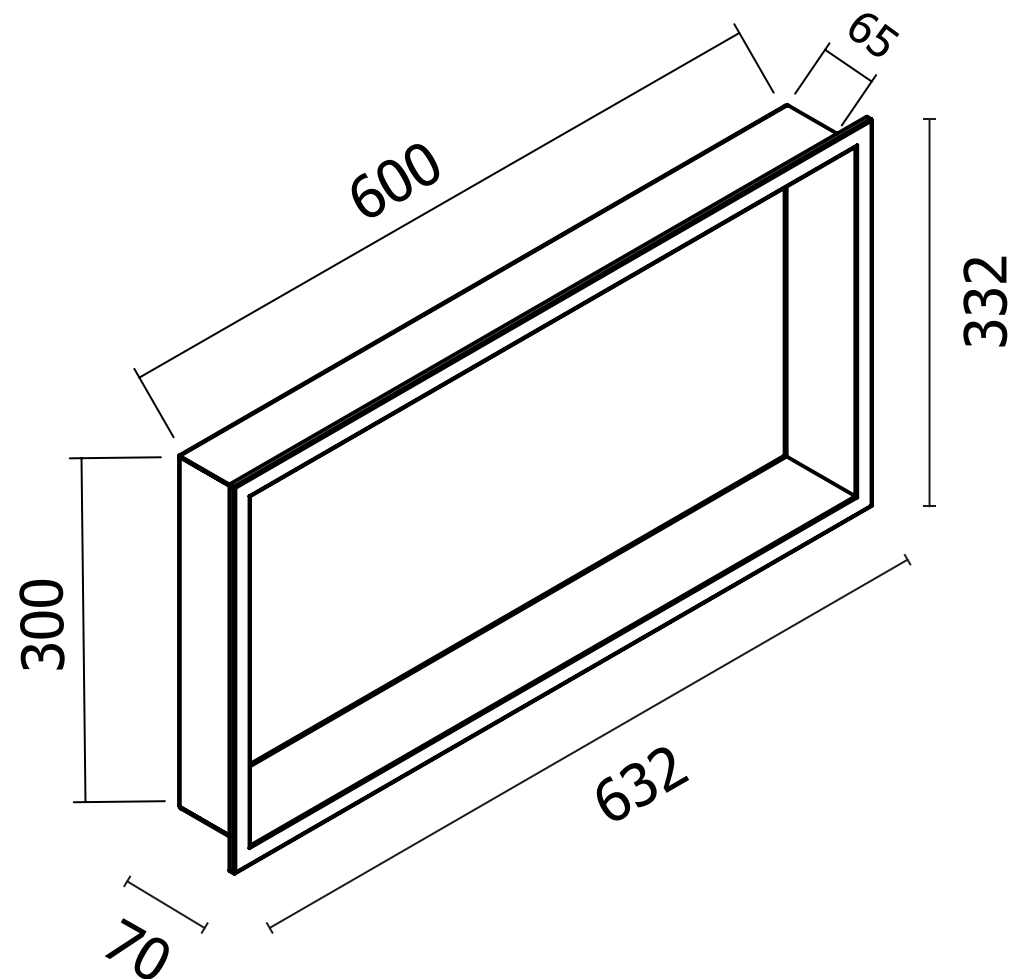

# 600 x 300 Rectangle Shower Niche

## COLOUR OPTIONS:

Please note due to manufacturing tolerances pipe centres may vary by +/- 10mm, we recommend that pipe work is not altered until your towel rail / radiator is on site. The information contained on this page was correct at date of issue. Fitting dimensions are provided as a guide only. We pursue a policy of continuing improvement in design and performance of our products and so reserve the right to change specifications without prior notice.