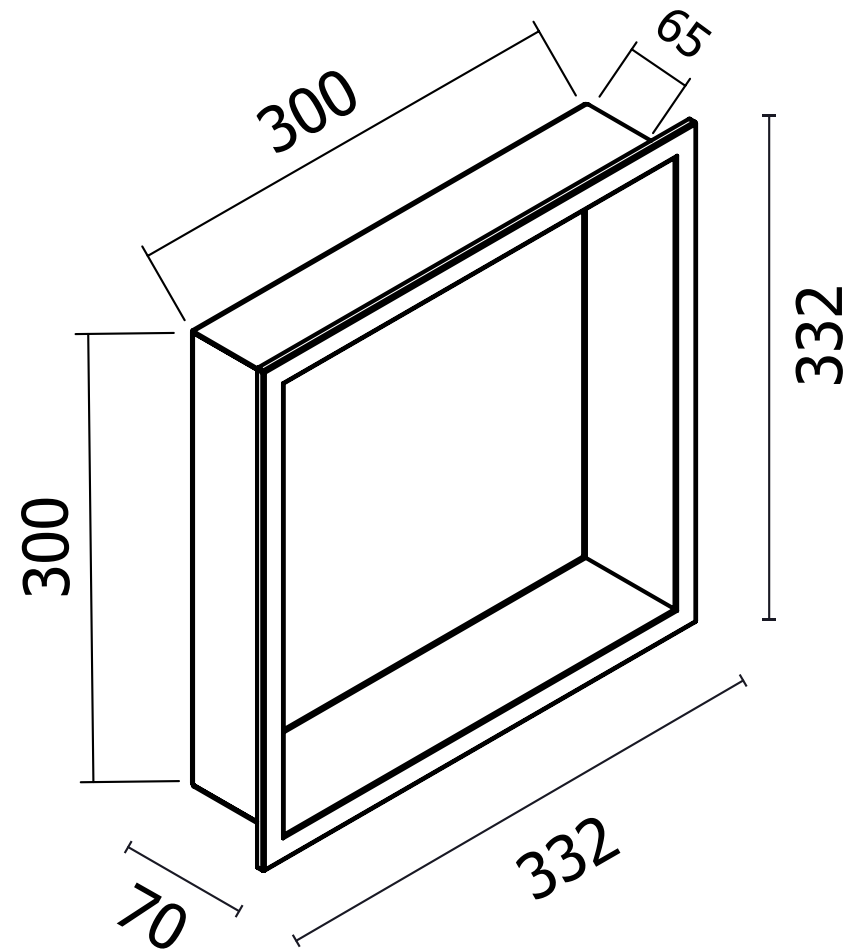

300 x 300 Square Shower Niche

COLOUR OPTIONS:

Stainless Steel Black Brushed Brass Gun Metal

Please note due to manufacturing tolerances pipe centres may vary by +/- 10mm, we recommend that pipe work is not altered until your towel rail / radiator is on site. The information contained on this page was correct at date of issue. Fitting dimensions are provided as a guide only. We pursue a policy of continuing improvement in design and performance of our products and so reserve the right to change specifications without prior notice.