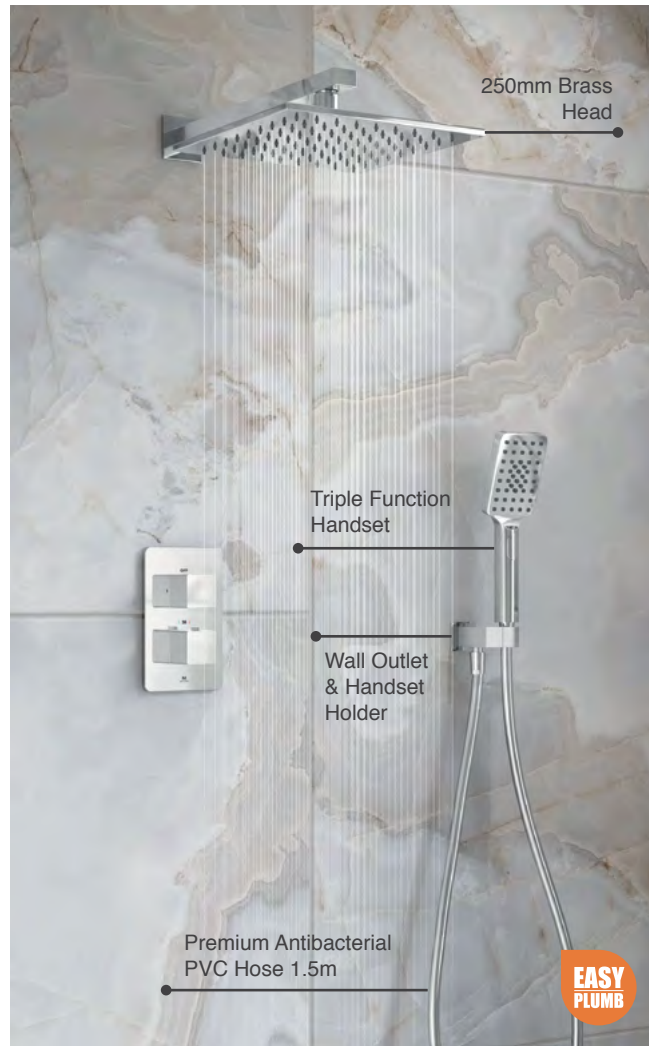

Dayla Shower Kit 2

P 1.0

- Dayla 380mm Shower Arm
- Dayla 250mm Square Brass Head
- Dayla Wall Outlet & Handset Holder Kit
- Universal Easy-Plumb Concealed Valve Box
- 2 Outlet Thermostatic Mixer Valve & Diverter
- 2 Outlet Wall Plate with Square Valves
- Chrome Finish

DASHKIT2CP

£934