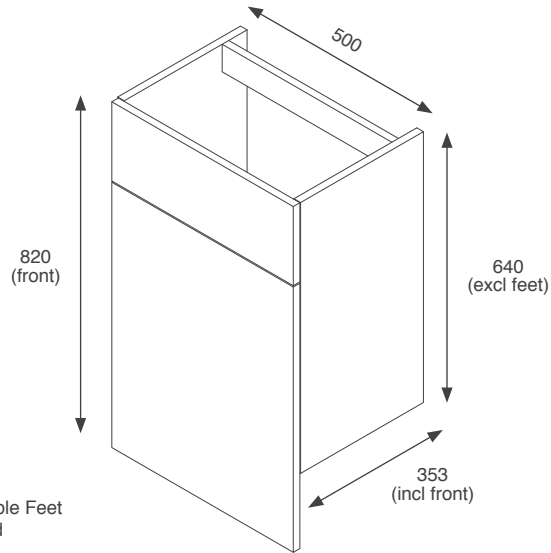

Fitted Furniture Kits - Standard Depth Units

500mm Back to Wall WC Kits

Adjustable Feet Included

Stockton

Black Matt STO50BTWBL	Indigo Matt STO50BTWIN
Dust Grey Matt STO50BTWDG	Cashmere Matt STO50BTWCA
Fir Green Matt STO50BTWFG	White Gloss STO50BTWWH

RRP: £313