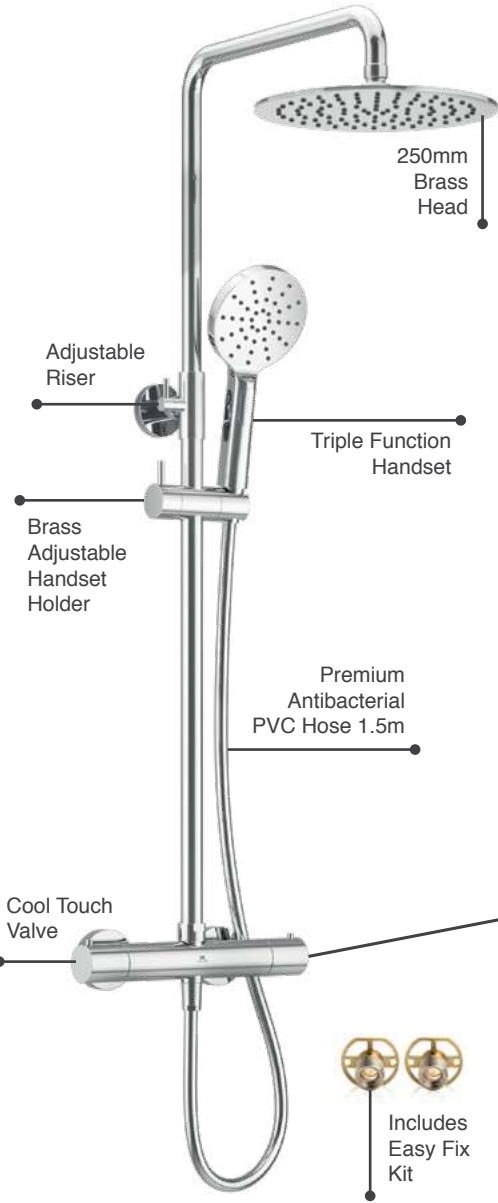

Ryver Exposed Thermostatic Shower

- Cool Touch Thermostatic Exposed Valve
- Adjustable Riser Rail Kit
- 250mm Brass Head
- Push Button Triple Function Handset
- Solid Brass Adjustable Handset Holder
- Premium Antibacterial PVC Shower Hose 1.5m
- Easy Fix Kit
- Chrome Finish

MLSHRYCP £502

P 1.0