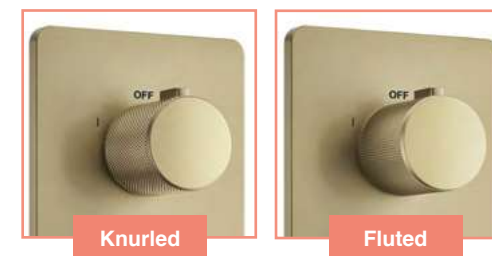

Upgrade The Look

Ryver Shower Kit available with Knurled or Fluted Handles