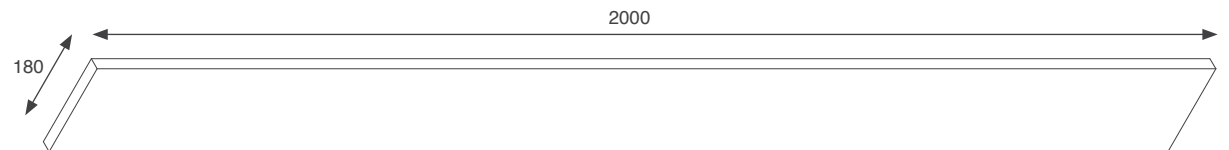

2000 x 180mm Plinths

Black Matt MLFF200X18PLBL	Fir Green Matt MLFF200X18PLFG	Cashmere Matt MLFF200X18PLKA
Dust Grey Matt MLFF200X18PLDG	Indigo Matt MLFF200X18PLIN	White Gloss MLFF200X18PLWH

RRP: £99