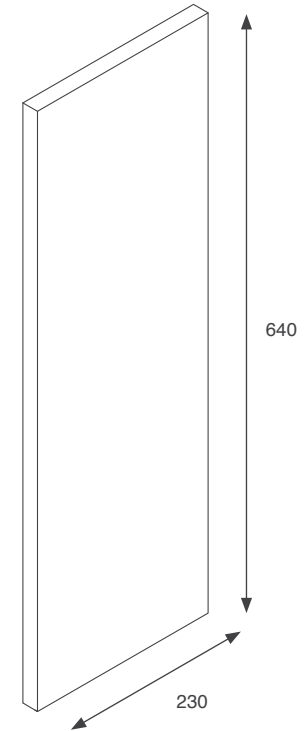

Slimline Wall End Panel - 230mm Depth

Black Matt MLFFSLWEPBL	Indigo Matt MLFFSLWEPIN
Dust Grey Matt MLFFSLWEPDG	Cashmere Matt MLFFSLWEPCA
Fir Green Matt MLFFSLWEPFG	White Gloss MLFFSLWEPWH

RRP: £48