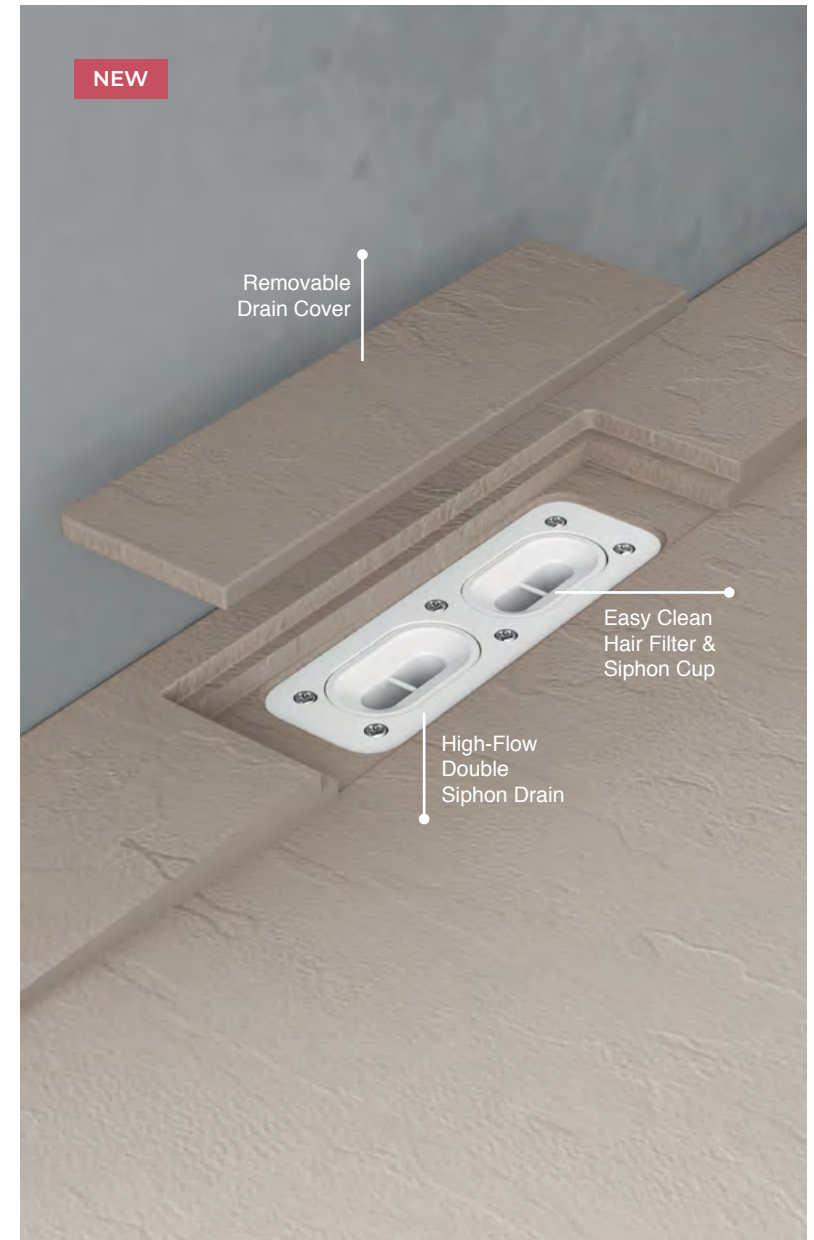

All Slate Trays require Altea Double Siphon Waste (see right). All Slate Trays include Colour Matched Cover.

Altea Slate Shower Tray Waste

ALTWA Altea Double Siphon Waste £36

Waste installation: A minimum of 300mm of straight pipe is required before any bends.