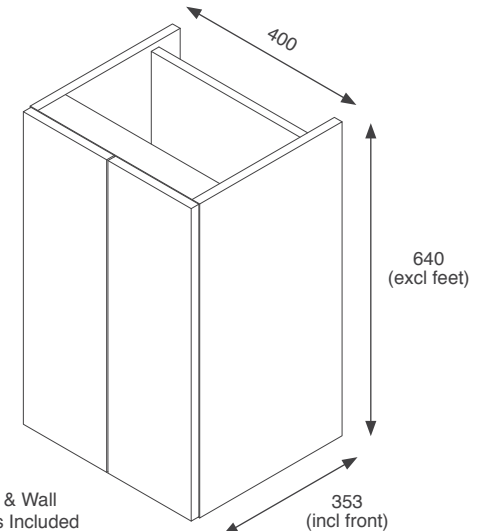

400mm 2 Door Storage Unit Kits