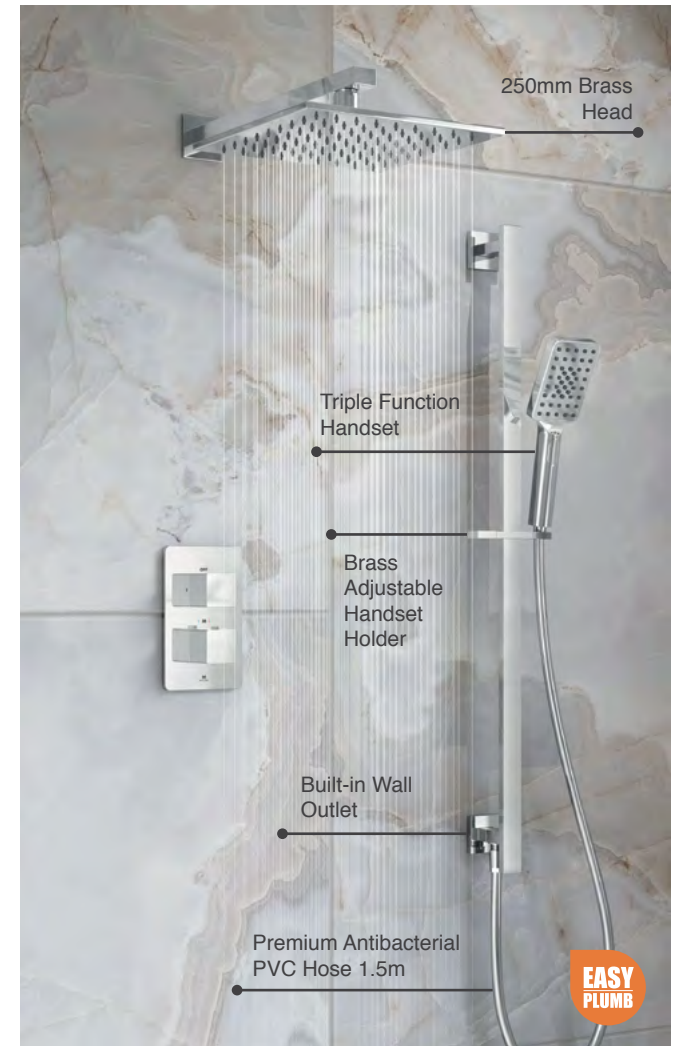

Dayla Shower Kit 3

P 1.0

- Dayla 380mm Shower Arm
- Dayla 250mm Square Brass Head
- Dayla Sliding Rail Kit with Wall Outlet
- Universal Easy-Plumb Concealed Valve Box
- 2 Outlet Thermostatic Mixer Valve & Diverter
- 2 Outlet Wall Plate with Square Valves
- Chrome Finish

DASHKIT3CP

£1,051

[P] Minimum bar pressure required to outlet