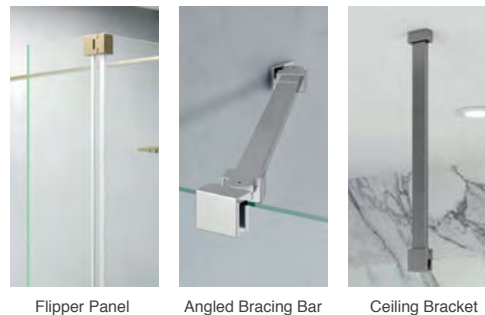

Step 3 - Add your finishing touches

Enhance your wetroom space with the following:

1. Flipper Panel Glass & Hinges
2. Bracing Bars for Double Entry
3. Angled Bracing Bar (Corner Support)
4. Ceiling Adaption Bracket (Ceiling Support)