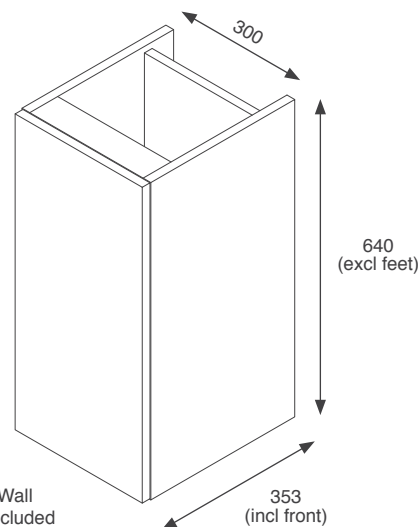

300mm 1 Door Storage Unit Kits