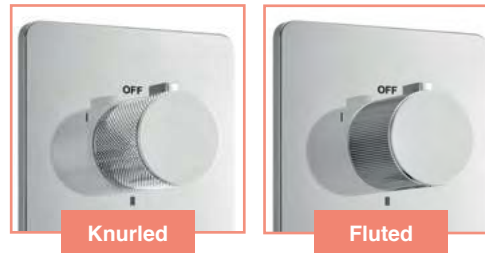

Upgrade The Look

Ryver Bath Kit available with Knurled or Fluted Handles

Ryver Bath Kit 1

RYBAKIT1KNCP	Knurled	£1,023
RYBAKIT1FLCP	Fluted	£1,023

P 1.0