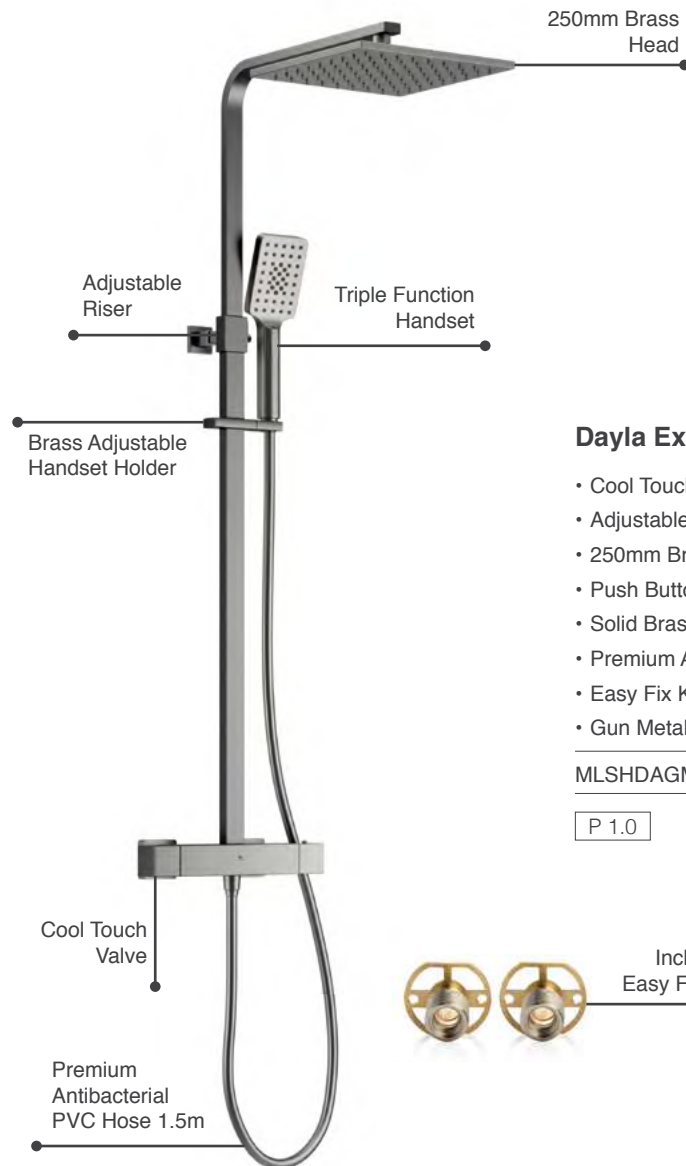

Dayla Exposed Thermostatic Shower

- Cool Touch Thermostatic Exposed Shower Valve
- Adjustable Riser Rail Kit
- 250mm Brass Head
- Push Button Triple Function Handset
- Solid Brass Adjustable Handset Holder
- Premium Antibacterial PVC Shower Hose 1.5m
- Easy Fix Kit
- Gun Metal PVD Finish

MLSHDAGM

£881

P 1.0

Includes Easy Fix Kit