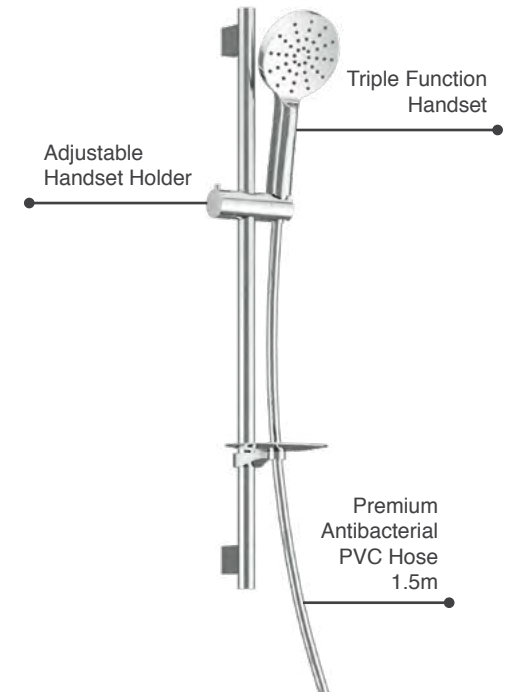

Euri

- Cool Touch Thermostatic Exposed Shower Valve
- Adjustable Sliding Rail Kit with Soap Dish
- Push Button Triple Function Handset
- ABS Chrome Plated Adjustable Handset Holder
- Premium Antibacterial PVC Shower Hose 1.5m
- Easy Fix Kit

MLSHEUCP

£276

P 1.0

Euri Sliding Rail Kit

- Adjustable Sliding Rail Kit with Soap Dish
- Push Button Triple Function Handset
- ABS Chrome Plated Adjustable Handset Holder
- Premium Antibacterial PVC Shower Hose 1.5m

MLSHEUSRK

£99

Round Shower Wall Outlet required if using with Concealed Valve. See page 231.

P Minimum bar pressure required to outlet