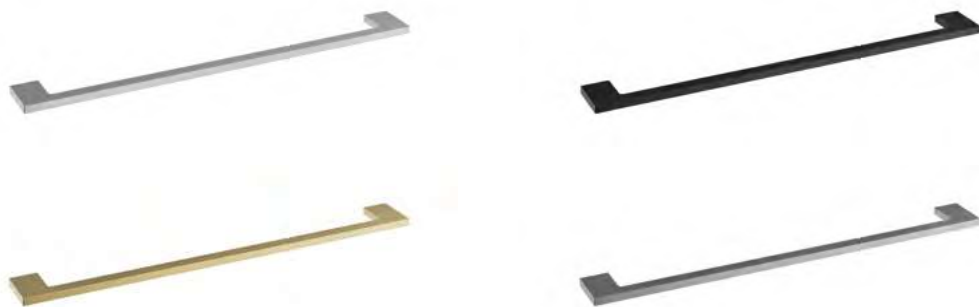

### Robe Hook

H 40 x W 10 x D 30mm

MLACDAY8CP	 Chrome Plated	£36
MLACDAY8BL	 Matt Black Electro Plated Finish	£46
MLACDAY8BB	 Brushed Brass PVD Finish	£60
MLACDAY8GM	 Gun Metal PVD Finish	£60

*(Robe Hooks are sold individually)*