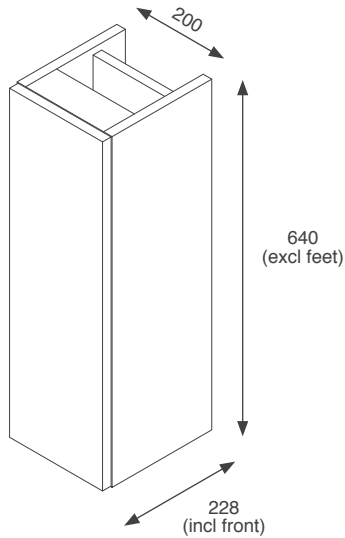

Fitted Furniture Kits - Slimline Depth Units

200mm 1 Door Storage Unit Kits

Adjustable Feet & Wall Hanging Fittings Included

Stockton

Black Matt STOSL20SUBL	Indigo Matt STOSL20SUIN
Dust Grey Matt STOSL20SUDG	Cashmere Matt STOSL20SUCA
Fir Green Matt STOSL20SUGF	White Gloss STOSL20SUWH

RRP: £232

Gresham

Black Matt GRESL20SUBL	Indigo Matt GRESL20SUIN
Dust Grey Matt GRESL20SUDG	Cashmere Matt GRESL20SUCA
Fir Green Matt GRESL20SUGF	

RRP: £239