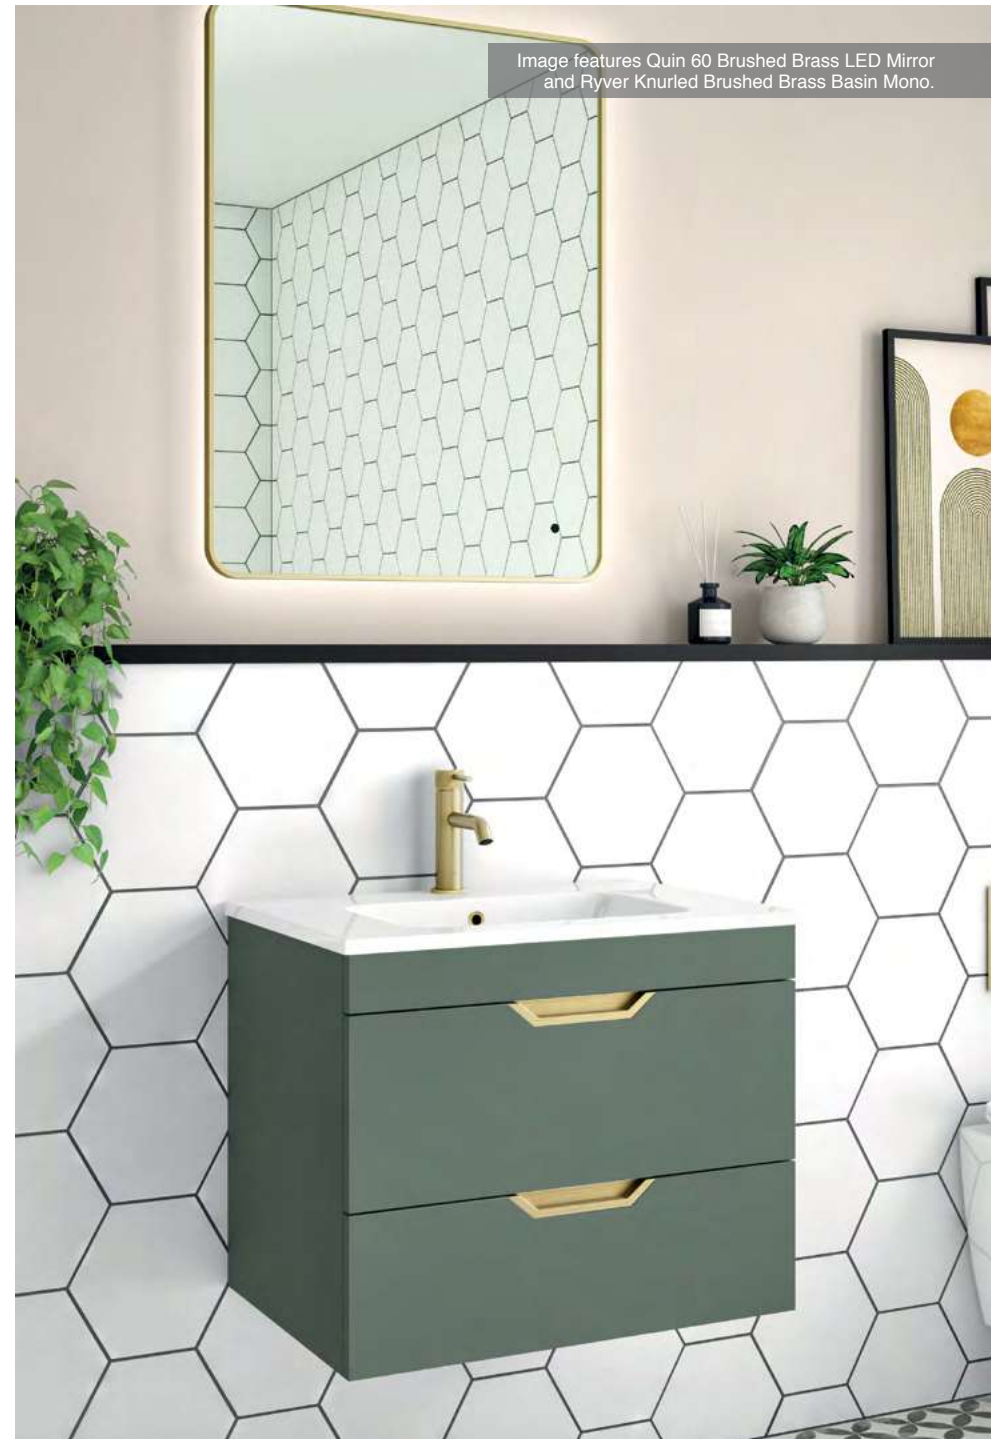

### 800mm Ceramics Basin

MLBACO80		800mm Core Ceramic Basin 1th		£276
----------	---	------------------------------	--	------

For Optional Handle Upgrades, see pages 58 - 59

Image features Quin 60 Brushed Brass LED Mirror and Ryver Knurled Brushed Brass Basin Mono.