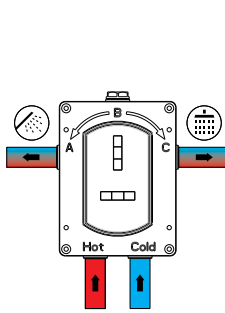

Concealed Easy-Plumb Valve

Multi-Outlet Mixer Valve & Diverter

Your One Box Solution

Universal Easy-Plumb Concealed Valve Box

- Super Slim 60mm Installation Depth
- Simple Two-Stage Fixing
- Front or Rear Mounting Options
- Pressure Testing Plate Included
- Internal Brass Body
- Alignment Cover

**EASY
PLUMB**

MLSHUCVB

£166

Select Your Number of Outlets

Thermostatic Mixer Valve & Diverter

MLSH1OTMVD	1 Outlet	£250
MLSH2OTMVD	2 Outlet	£250
MLSH3OTMVD	3 Outlet	£250

One Box. Three Options. The Choice Is Yours.

1 Outlet

2 Outlet

3 Outlet

Please note, only one outlet can be used independently at a time.