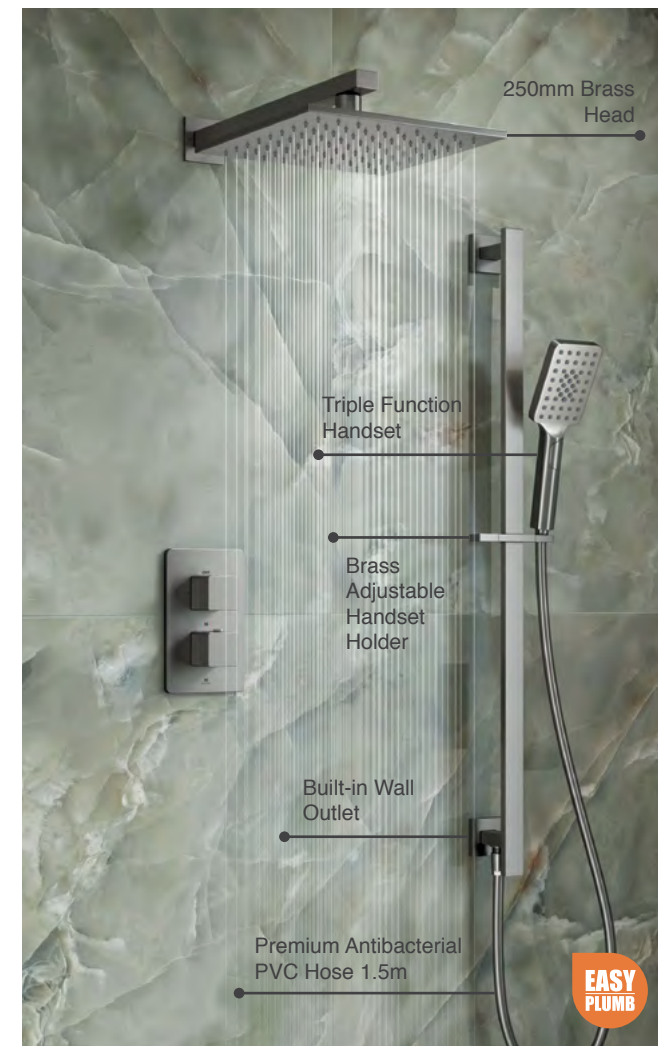

Dayla Shower Kit 3

P 1.0

- Dayla 380mm Shower Arm
- Dayla 250mm Square Brass Head
- Dayla Sliding Rail Kit with Wall Outlet
- Universal Easy-Plumb Concealed Valve Box
- 2 Outlet Thermostatic Mixer Valve & Diverter
- 2 Outlet Wall Plate with Square Valves
- Gun Metal PVD Finish

DASHKIT3GM

£1,278

Minimum bar pressure required to outlet