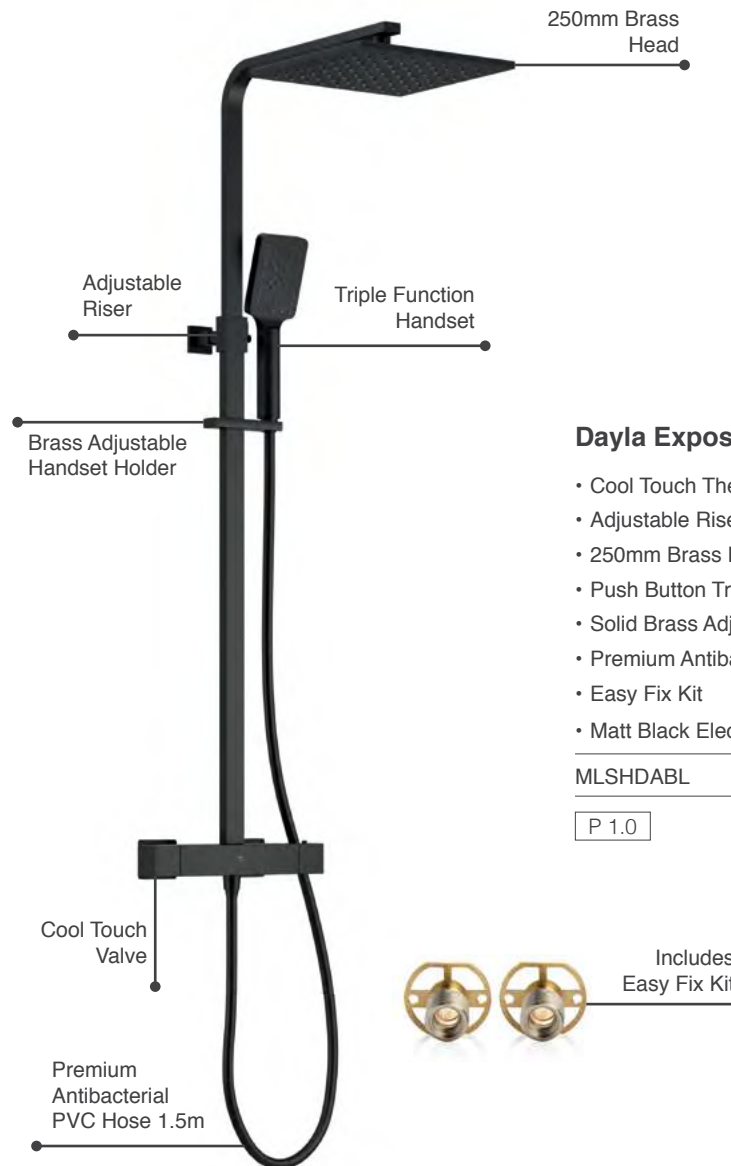

Dayla Exposed Thermostatic Shower

- Cool Touch Thermostatic Exposed Shower Valve
- Adjustable Riser Rail Kit
- 250mm Brass Head
- Push Button Triple Function Handset
- Solid Brass Adjustable Handset Holder
- Premium Antibacterial PVC Shower Hose 1.5m
- Easy Fix Kit
- Matt Black Electro Plated Finish

MLSHDABL

£730

P 1.0

Includes Easy Fix Kit