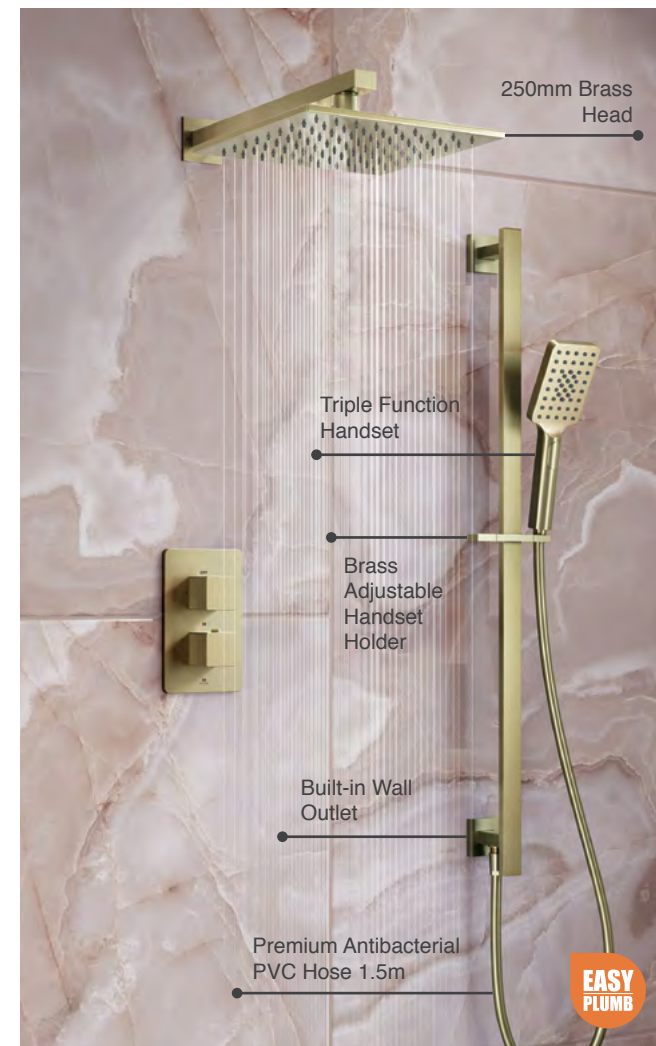

Dayla Shower Kit 3

P 1.0

- Dayla 380mm Shower Arm
- Dayla 250mm Square Brass Head
- Dayla Sliding Rail Kit with Wall Outlet
- Universal Easy-Plumb Concealed Valve Box
- 2 Outlet Thermostatic Mixer Valve & Diverter
- 2 Outlet Wall Plate with Square Valves
- Brushed Brass PVD Finish

DASHKIT3BB

£1,278

Minimum bar pressure required to outlet