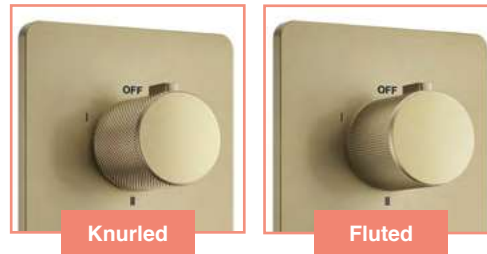

Upgrade The Look

Ryver Bath Kit available with Knurled or Fluted Handles

Ryver Bath Kit 1

RYBAKIT1KNBB Knurled £1,278

RYBAKIT1FLBB Fluted £1,278

P 1.0