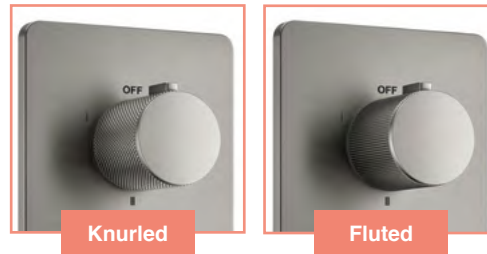

Upgrade The Look

Ryver Bath Kit available with Knurled or Fluted Handles

Ryver Bath Kit 1

RYBAKIT1KNGM Knurled £1,278

RYBAKIT1FLGM Fluted £1,278

P 1.0