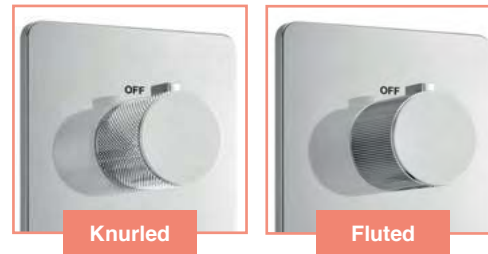

Upgrade The Look

Ryver Shower Kit available with Knurled or Fluted Handles