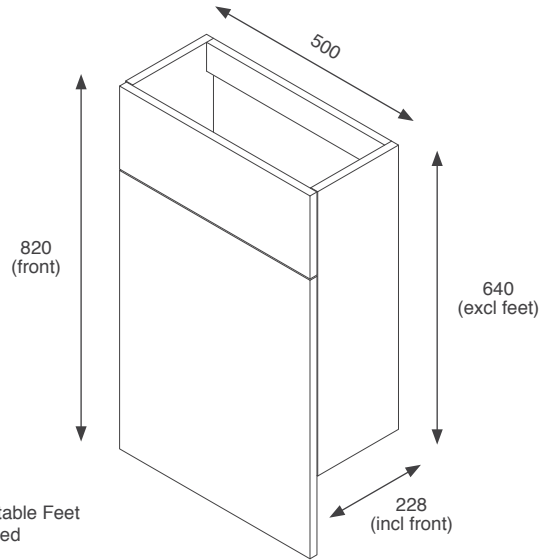

# Fitted Furniture Kits - Slimline Depth Units

500mm Back to Wall WC Kits

Adjustable Feet Included