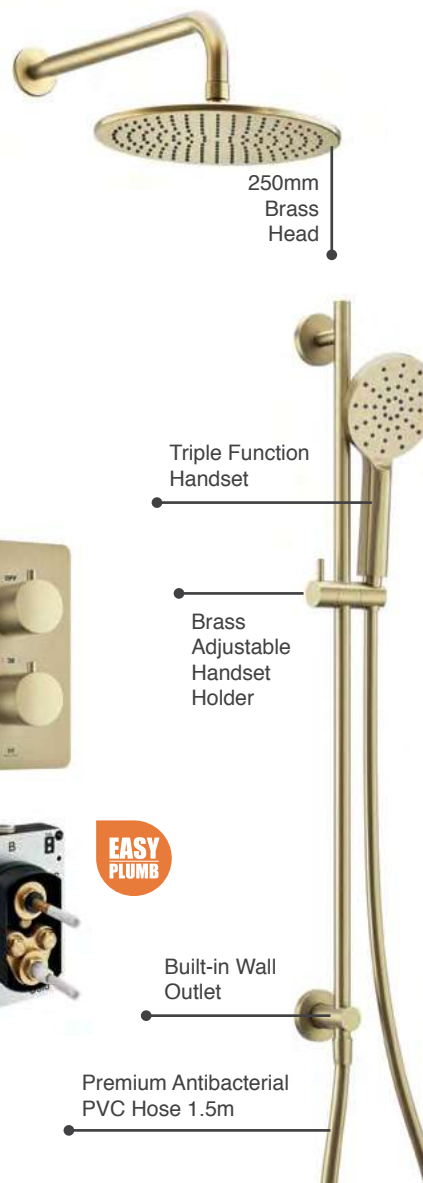

Ryver Shower Kit 3

2 Outlet Concealed Shower Kit