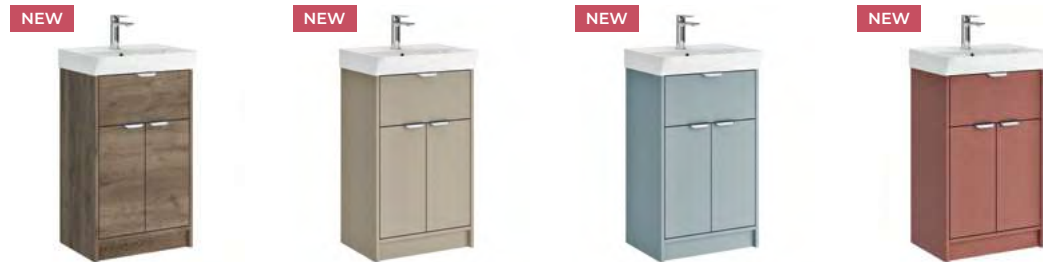

500mm Ceramic Basin

MLBALE50		500mm Leon Ceramic Basin 1th	£140