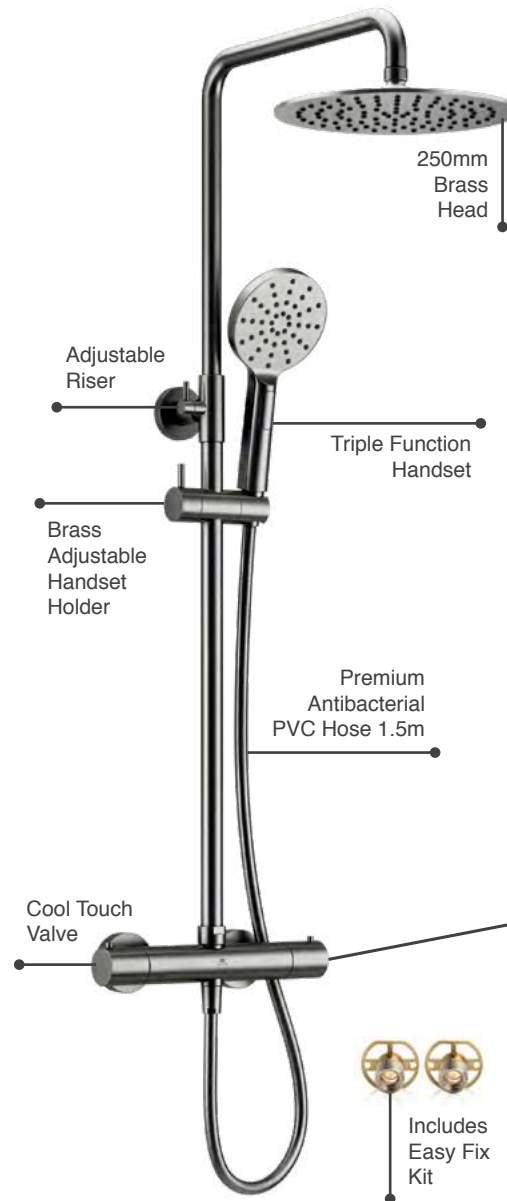

## Ryver Exposed Thermostatic Shower

- Cool Touch Thermostatic Exposed Valve
- Adjustable Riser Rail Kit
- 250mm Brass Head
- Push Button Triple Function Handset
- Solid Brass Adjustable Handset Holder
- Premium Antibacterial PVC Shower Hose 1.5m
- Easy Fix Kit
- Gun Metal PVD Finish