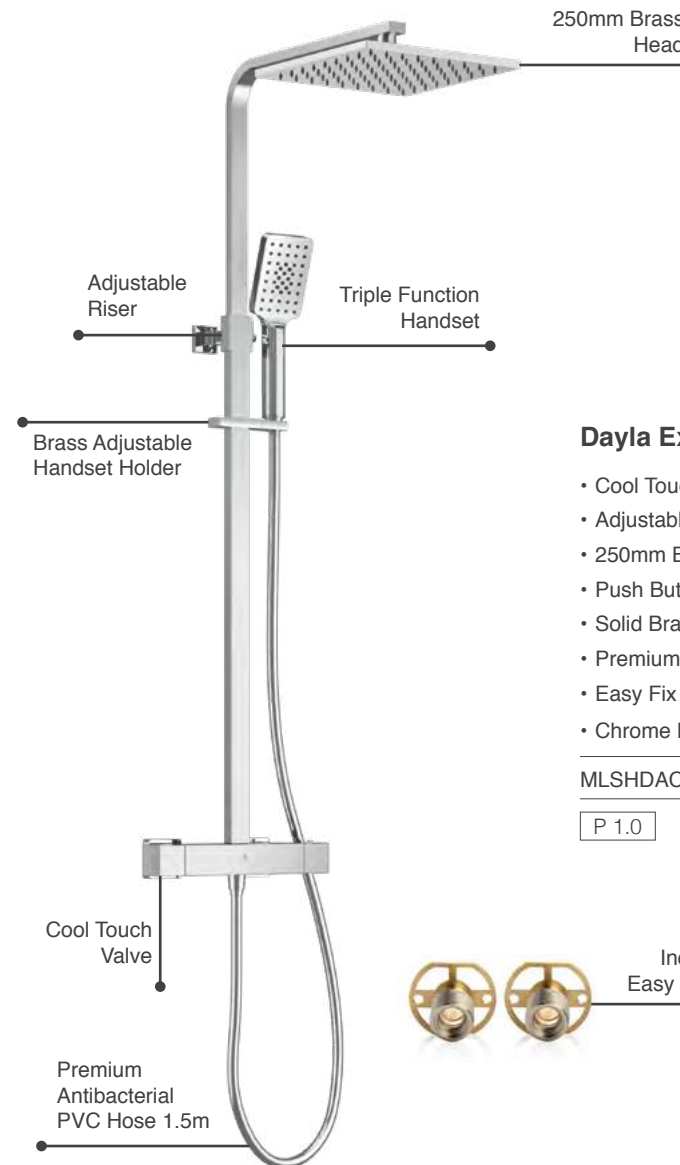

Dayla Exposed Thermostatic Shower

- Cool Touch Thermostatic Exposed Shower Valve
- Adjustable Riser Rail Kit
- 250mm Brass Head
- Push Button Triple Function Handset
- Solid Brass Adjustable Handset Holder
- Premium Antibacterial PVC Shower Hose 1.5m
- Easy Fix Kit
- Chrome Finish

MLSHDACP

£629

P 1.0

Includes Easy Fix Kit