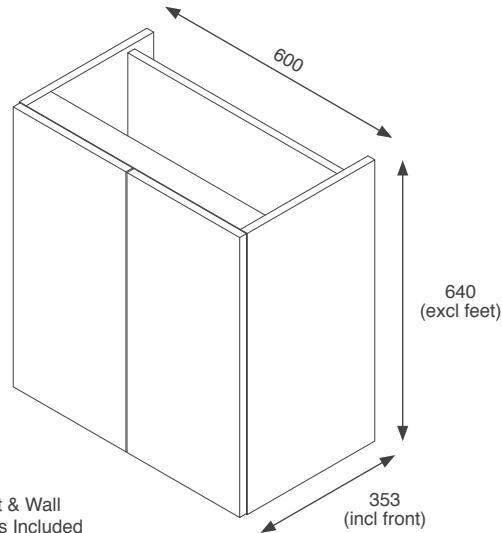

Fitted Furniture Kits - Standard Depth Units

600mm 2 Door Storage Unit Kits