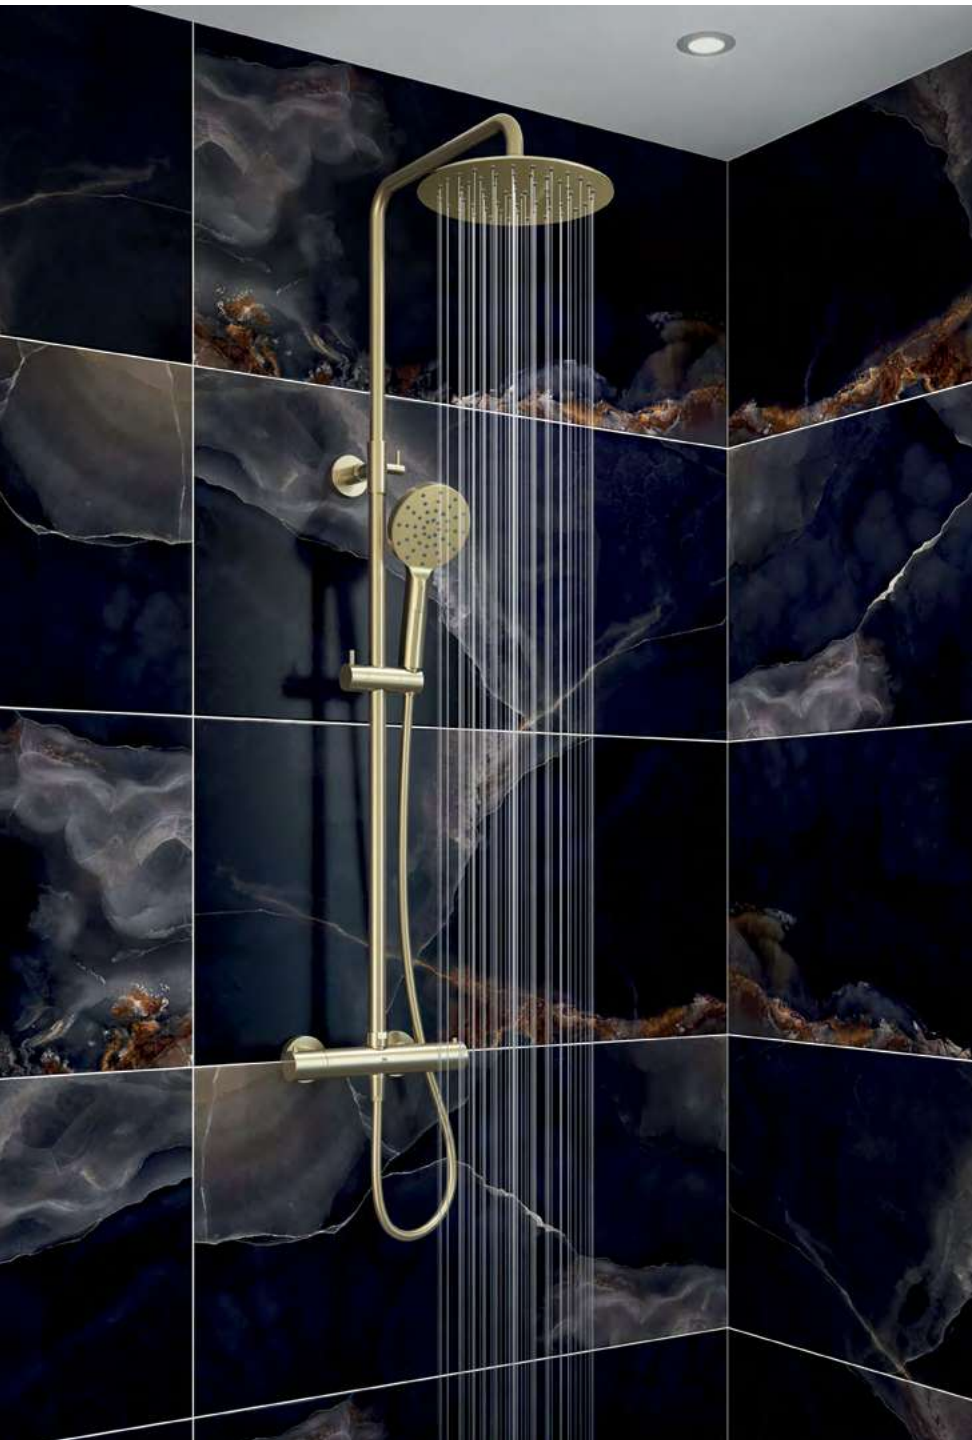

Ryver Shower - Brushed Brass

Exposed Thermostatic Shower