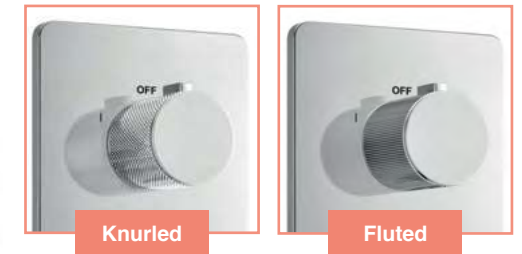

Upgrade The Look

Ryver Shower Kit available with Knurled or Fluted Handles