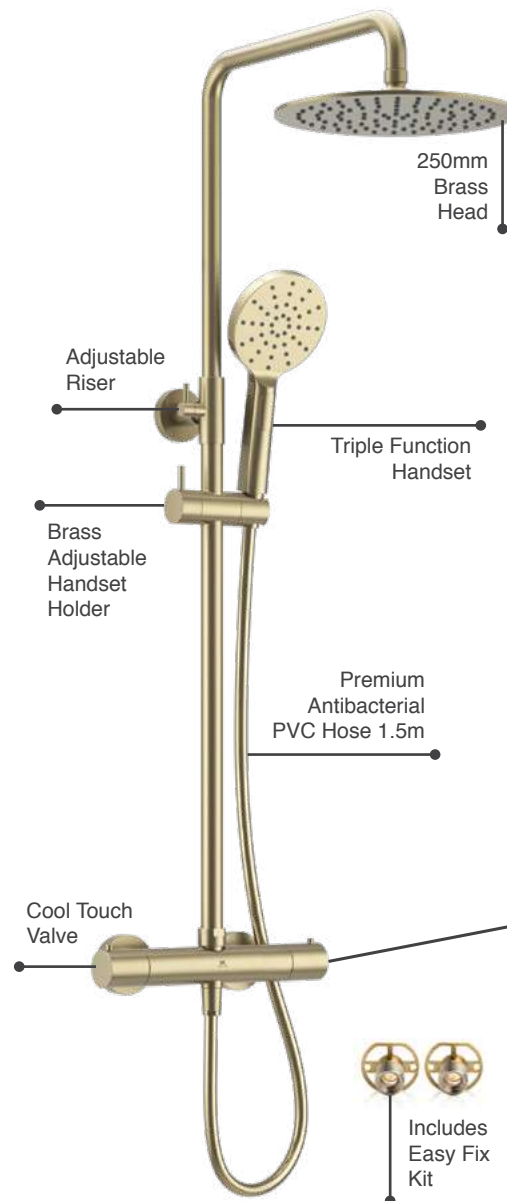

## Ryver Exposed Thermostatic Shower

- Cool Touch Thermostatic Exposed Valve
- Adjustable Riser Rail Kit
- 250mm Brass Head
- Push Button Triple Function Handset
- Solid Brass Adjustable Handset Holder
- Premium Antibacterial PVC Shower Hose 1.5m
- Easy Fix Kit
- Brushed Brass PVD Finish