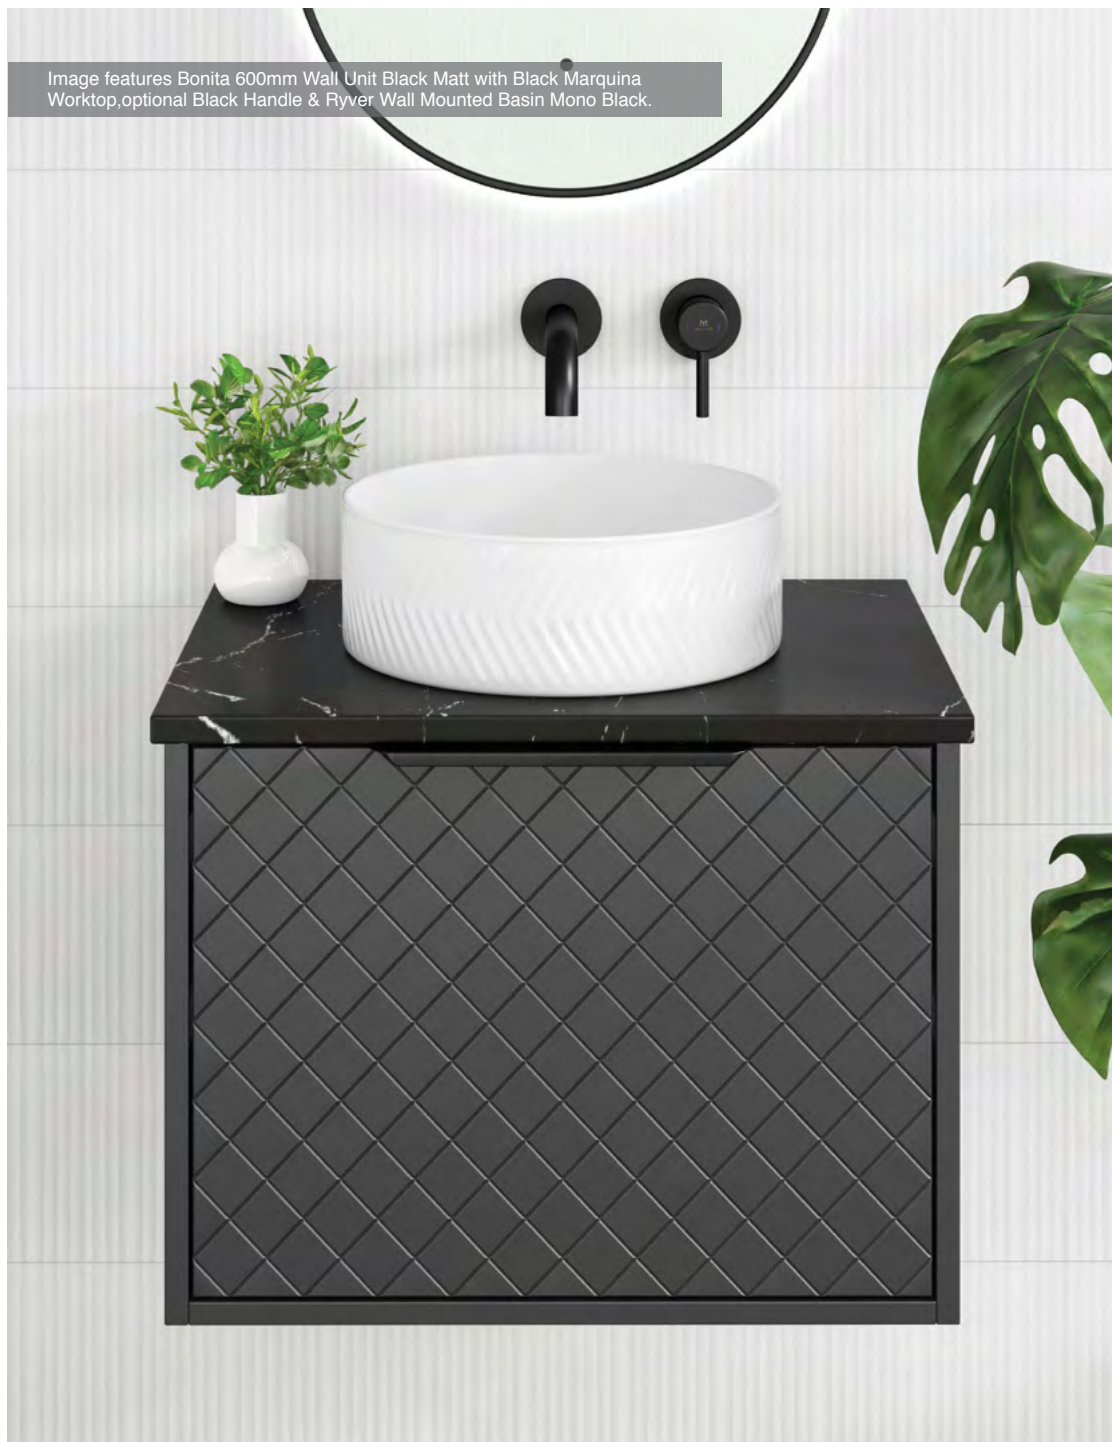

Freestanding Textured Basins

Porto Freestanding Basin

H 120 x W 365 x D 365mm

MLBAPO Freestanding Ceramic Basin with Geometric Texture £197

Needs Universal Waste

Lagos Freestanding Basin

H 125 x W 360 x D 360mm

MLBALA Freestanding Ceramic Basin with Striped Texture £197

Needs Universal Waste