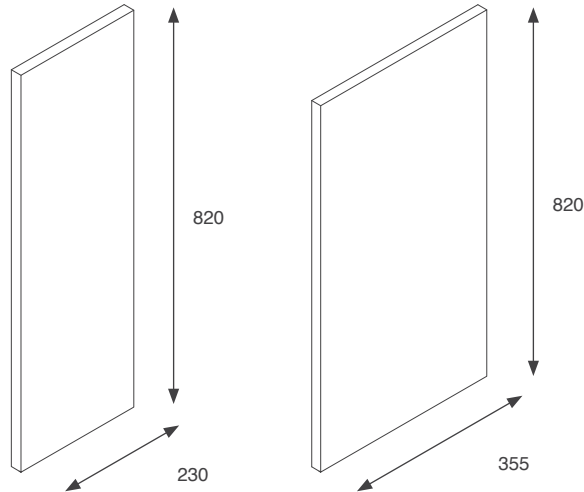

Fitted Furniture - End Panels & Base Plinths

Base End Panels

Slimline Base End Panel - 230mm Depth

Black Matt MLFFSLBEPBL	Indigo Matt MLFFSLBEPIN
Dust Grey Matt MLFFSLBEPDG	Cashmere Matt MLFFSLBEPKA
Fir Green Matt MLFFSLBEPFG	White Gloss MLFFSLBEPWH

RRP: £65

Standard Base End Panel - 355mm Depth

Black Matt MLFFBEPBL	Indigo Matt MLFFBEPIN
Dust Grey Matt MLFFBEPDG	Cashmere Matt MLFFBEPKA
Fir Green Matt MLFFBEPFG	White Gloss MLFFBEPWH

RRP: £89