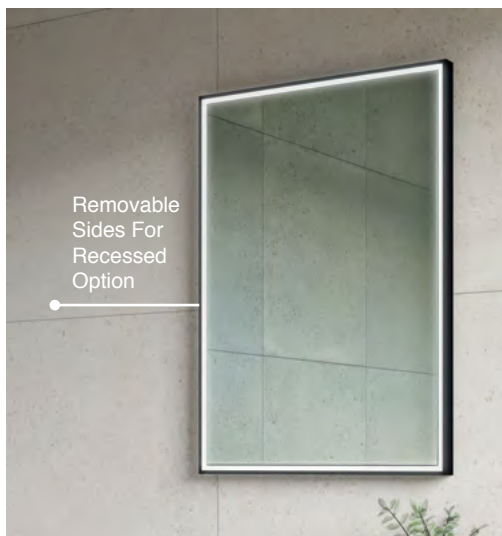

**Corey 120**  
700 x 1200 x 137mm

**Corey 50**  
700 x 500 x 137mm

**Corey 80**  
700 x 800 x 137mm

**Corey 60**  
700 x 600 x 137mm

**MATT BLACK**

**BRUSHED BRASS**

**GUN METAL**

Code	Frame	Size	RRP
MLCACOR50BL	Matt Black	H 700 x W 500 x D 137mm	£756
▶ MLCACOR50BB	Brushed Brass	H 700 x W 500 x D 137mm	£749
▶ MLCACOR50GM	Gun Metal	H 700 x W 500 x D 137mm	£749
MLCACOR60BL	Matt Black	H 700 x W 600 x D 137mm	£833
▶ MLCACOR60BB	Brushed Brass	H 700 x W 600 x D 137mm	£826
▶ MLCACOR60GM	Gun Metal	H 700 x W 600 x D 137mm	£826
MLCACOR80BL	Matt Black	H 700 x W 800 x D 137mm	£958
▶ MLCACOR80BB	Brushed Brass	H 700 x W 800 x D 137mm	£951
▶ MLCACOR80GM	Gun Metal	H 700 x W 800 x D 137mm	£951
MLCACOR120BL	Matt Black	H 700 x W 1200 x D 137mm	£1,148
▶ MLCACOR120BB	Brushed Brass	H 700 x W 1200 x D 137mm	£1,138
▶ MLCACOR120GM	Gun Metal	H 700 x W 1200 x D 137mm	£1,138