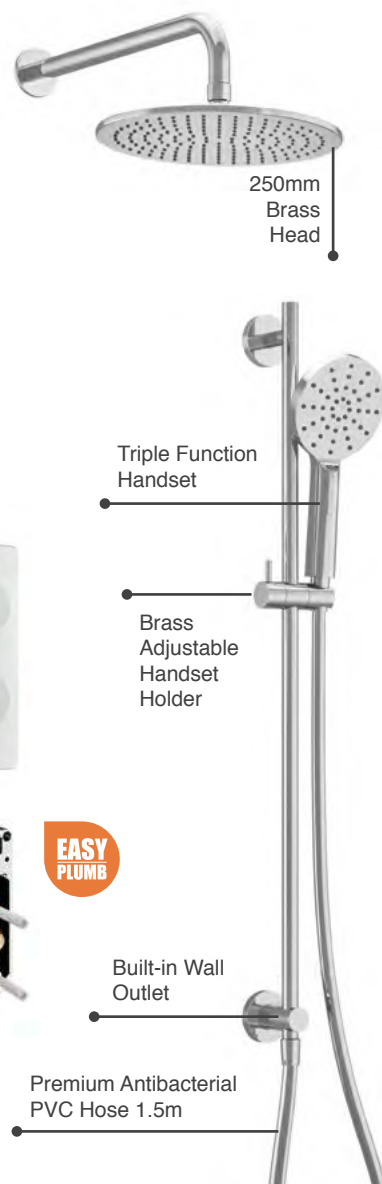

Ryver Shower Kit 3

2 Outlet Concealed Shower Kit

Ryver Shower Kit 3

- Ryver 380mm Shower Arm
- Ryver 250mm Brass Head
- Ryver Sliding Rail Kit with Wall Outlet
- Universal Easy-Plumb Concealed Valve Box
- 2 Outlet Thermostatic Mixer Valve & Diverter
- 2 Outlet Wall Plate with Round Valves
- Chrome Finish

RYSHKIT3CP £994

P 1.0

Upgrade The Look

Ryver Shower Kit available with Knurled or Fluted Handles

Ryver Shower Kit 3

RYSHKIT3KNCP	Knurled	£1,020
RYSHKIT3FLCP	Fluted	£1,020

P 1.0

EASY PLUMB