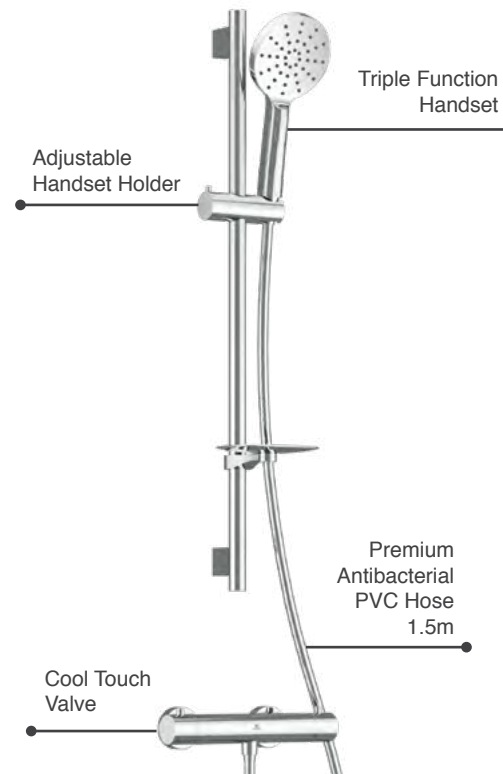

Euri

- Cool Touch Thermostatic Exposed Shower Valve
- Adjustable Sliding Rail Kit with Soap Dish
- Push Button Triple Function Handset
- ABS Chrome Plated Adjustable Handset Holder
- Premium Antibacterial PVC Shower Hose 1.5m
- Easy Fix Kit

MLSHEUCP

£276

P 1.0

Euri Sliding Rail Kit

- Adjustable Sliding Rail Kit with Soap Dish
- Push Button Triple Function Handset
- ABS Chrome Plated Adjustable Handset Holder
- Premium Antibacterial PVC Shower Hose 1.5m

MLSHEUSRK

£99

Round Shower Wall Outlet required if using with Concealed Valve. See page 231.

P Minimum bar pressure required to outlet