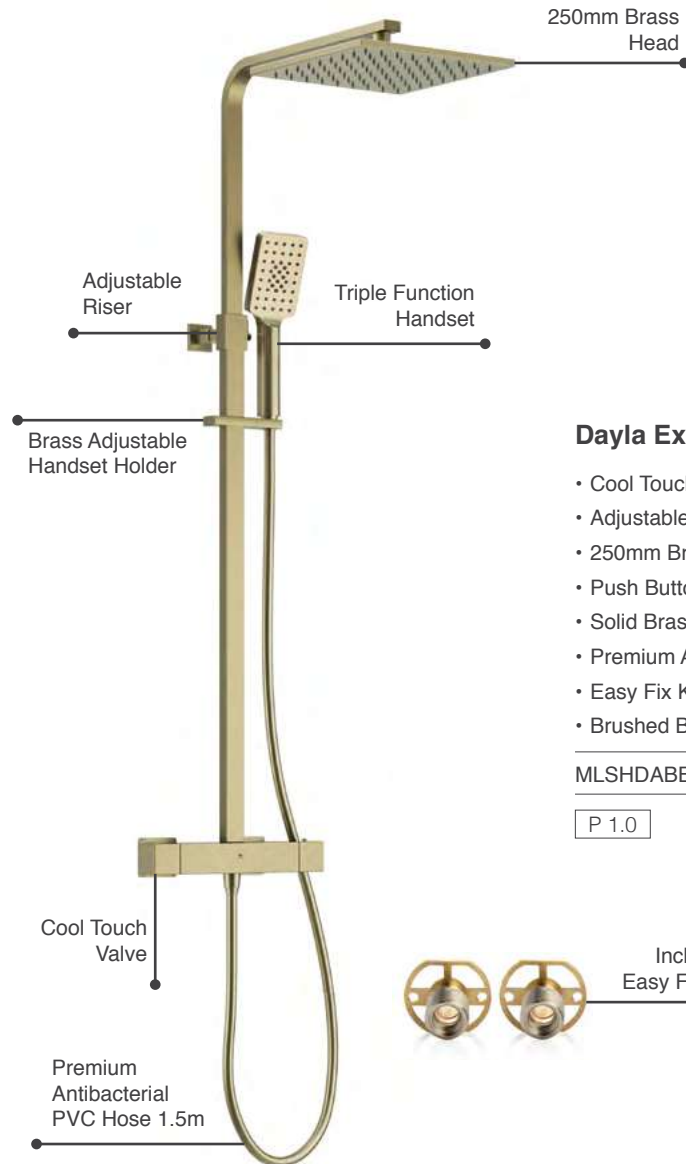

Dayla Exposed Thermostatic Shower

- Cool Touch Thermostatic Exposed Shower Valve
- Adjustable Riser Rail Kit
- 250mm Brass Head
- Push Button Triple Function Handset
- Solid Brass Adjustable Handset Holder
- Premium Antibacterial PVC Shower Hose 1.5m
- Easy Fix Kit
- Brushed Brass PVD Finish

MLSHDABB

£881

P 1.0

Includes Easy Fix Kit