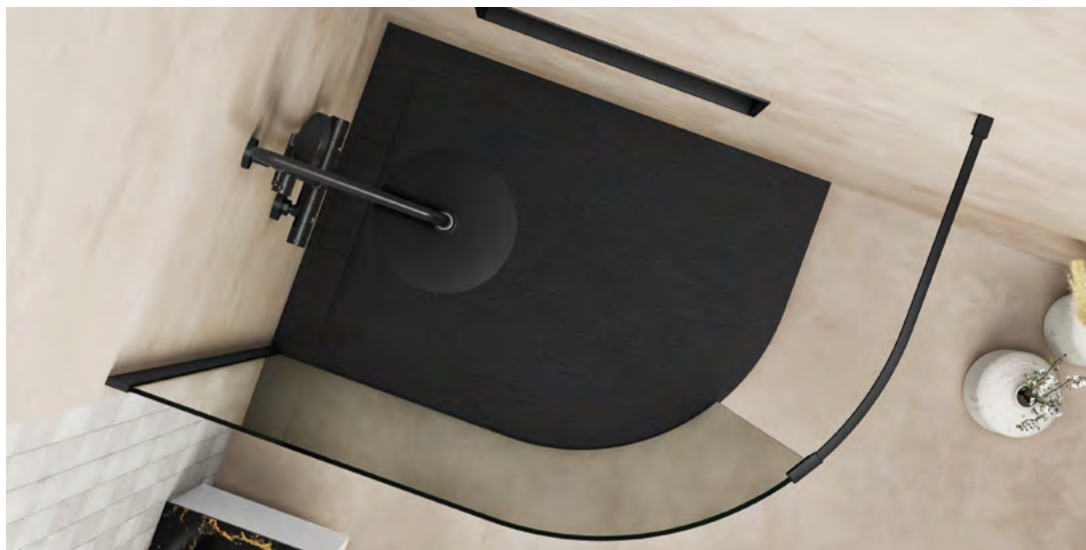

Emmi Curved Wetroom - Black

8mm Toughened Safety Glass

Size (mm) - 1200

Suits Offset Quadrant Trays 1200 x 800 & 1200 x 900

- **8mm** Toughened Safety Glass
- EN14428 and CE & UKCA Approved
- MyShield Easy Clean Glass and Matt Black Profile
- 2000mm Height
- Bracing Bar can be cut down to suit size
- 1200 x 900 Width Access 600mm
- 1200 x 800 Width Access 500mm
- 1170 - 1190mm Adjustment

Code	Description	RRP
EMCWKITBL	Curved Wetroom Panel Profile & Bracing Bar Kit - Black	£166
EMCWG	Curved Wetroom Panel 8mm Glass Only	£629