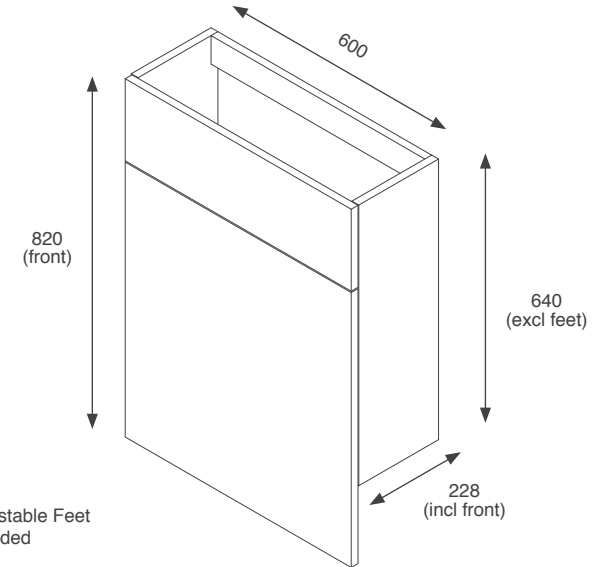

600mm Back to Wall WC Kits

Adjustable Feet Included

Stockton

Black Matt STOSL60BTWBL	Indigo Matt STOSL60BTWIN
Dust Grey Matt STOSL60BTWDG	Cashmere Matt STOSL60BTWCA
Fir Green Matt STOSL60BTWFG	White Gloss STOSL60BTWWH

RRP: £356

Gresham

Black Matt GRESL50BTWBL	Indigo Matt GRESL50BTWIN
Dust Grey Matt GRESL50BTWDG	Cashmere Matt GRESL50BTWCA
Fir Green Matt GRESL50BTWFG	

RRP: £313

Gresham

Black Matt GRESL60BUBL	Indigo Matt GRESL60BUIN
Dust Grey Matt GRESL60BUDG	Cashmere Matt GRESL60BUCA
Fir Green Matt GRESL60BUFG	

RRP: £536

Gresham

Black Matt GRESL60BTWBL	Indigo Matt GRESL60BTWIN
Dust Grey Matt GRESL60BTWDG	Cashmere Matt GRESL60BTWCA
Fir Green Matt GRESL60BTWFG	

RRP: £373