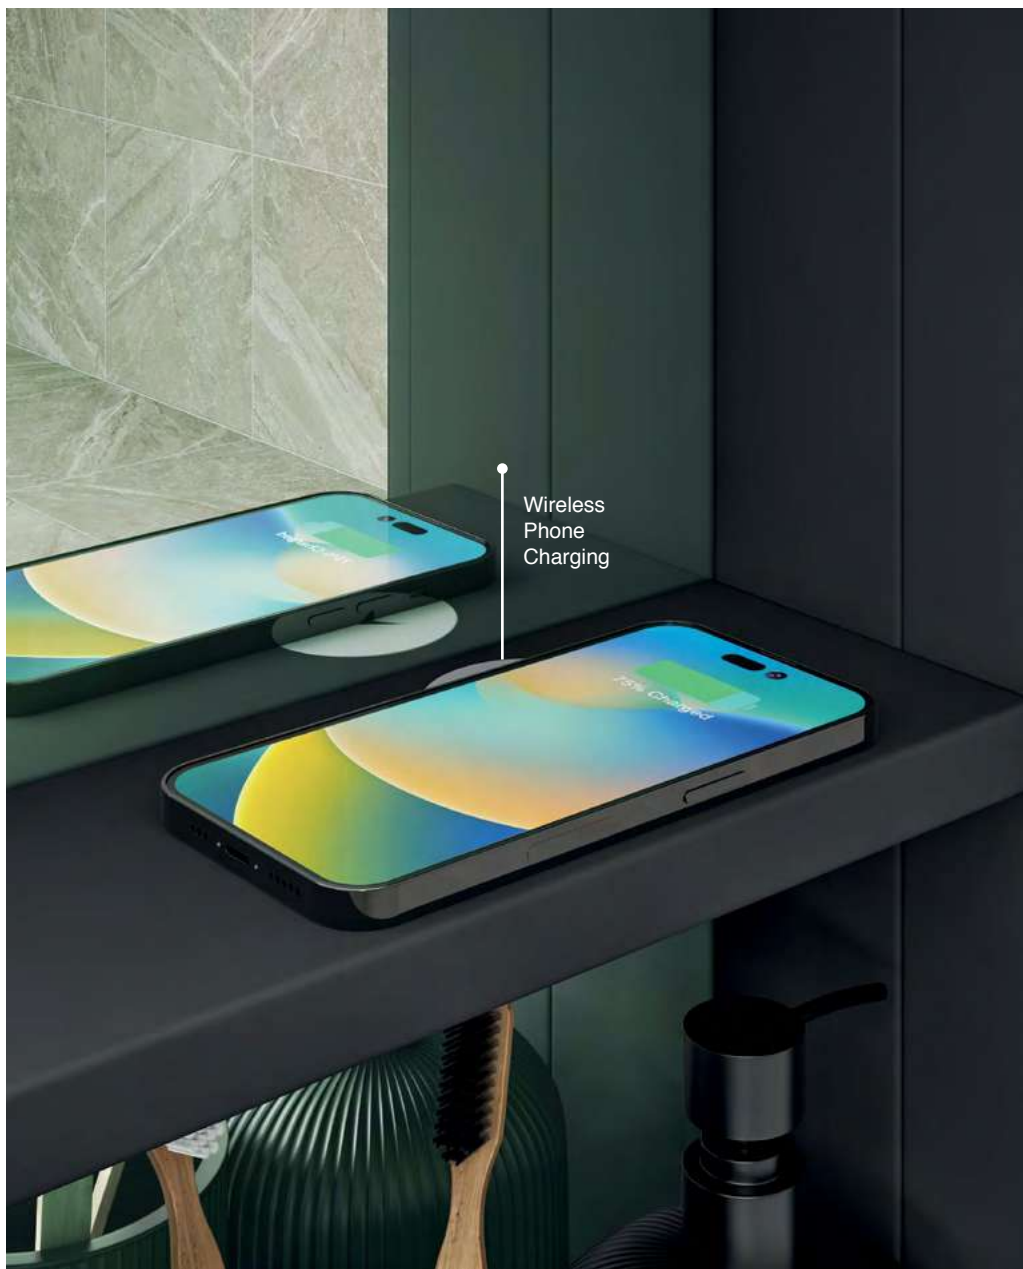

**Keely 80**  
800 x 800 x 130mm

**Keely 60**  
800 x 600 x 130mm

**Keely 50**  
800 x 500 x 130mm

Code	Frame	Size	RRP
MLCAKEE50BL	Matt Black	H 800 x W 500 x D 130mm	£833
MLCAKEE60BL	Matt Black	H 800 x W 600 x D 130mm	£946
MLCAKEE80BL	Matt Black	H 800 x W 800 x D 130mm	£996