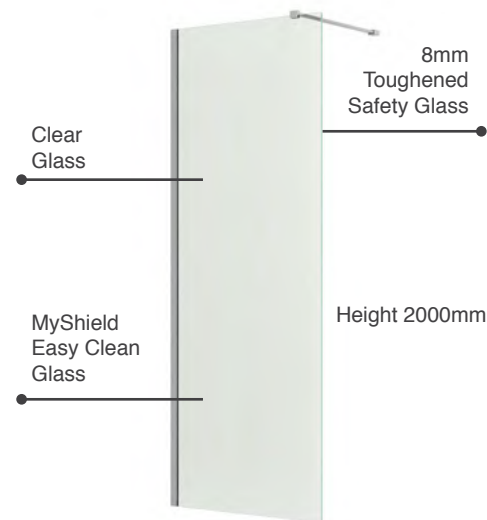

Wetroom Panel 8mm Clear Glass Only

Code	Glass Size (mm)	Adjustment. inc. Wall Profile (mm)	Price
EMWG40	364	370-390	£94
EMWG70	664	670-690	£166
EMWG80	764	770-790	£176
EMWG90	864	870-890	£190
EMWG100	964	970-990	£200
EMWG110	1064	1070-1090	£226
EMWG120	1164	1170-1190	£240
EMWG140	1364	1370-1390	£276

Wetroom Panel 8mm Fluted Glass Only

Code	Glass Size (mm)	Adjustment. inc. Wall Profile (mm)	Price
EMWGFL40	364	370-390	£156
EMWGFL70	664	670-690	£262
EMWGFL80	764	770-790	£300
EMWGFL90	864	870-890	£324
EMWGFL100	964	970-990	£358
EMWGFL110	1064	1070-1090	£396
EMWGFL120	1164	1170-1190	£444
EMWGFL140	1364	1370-1390	£502

Glass showcases a fluted texture on the exterior, while the interior remains smooth combining style with practicality.