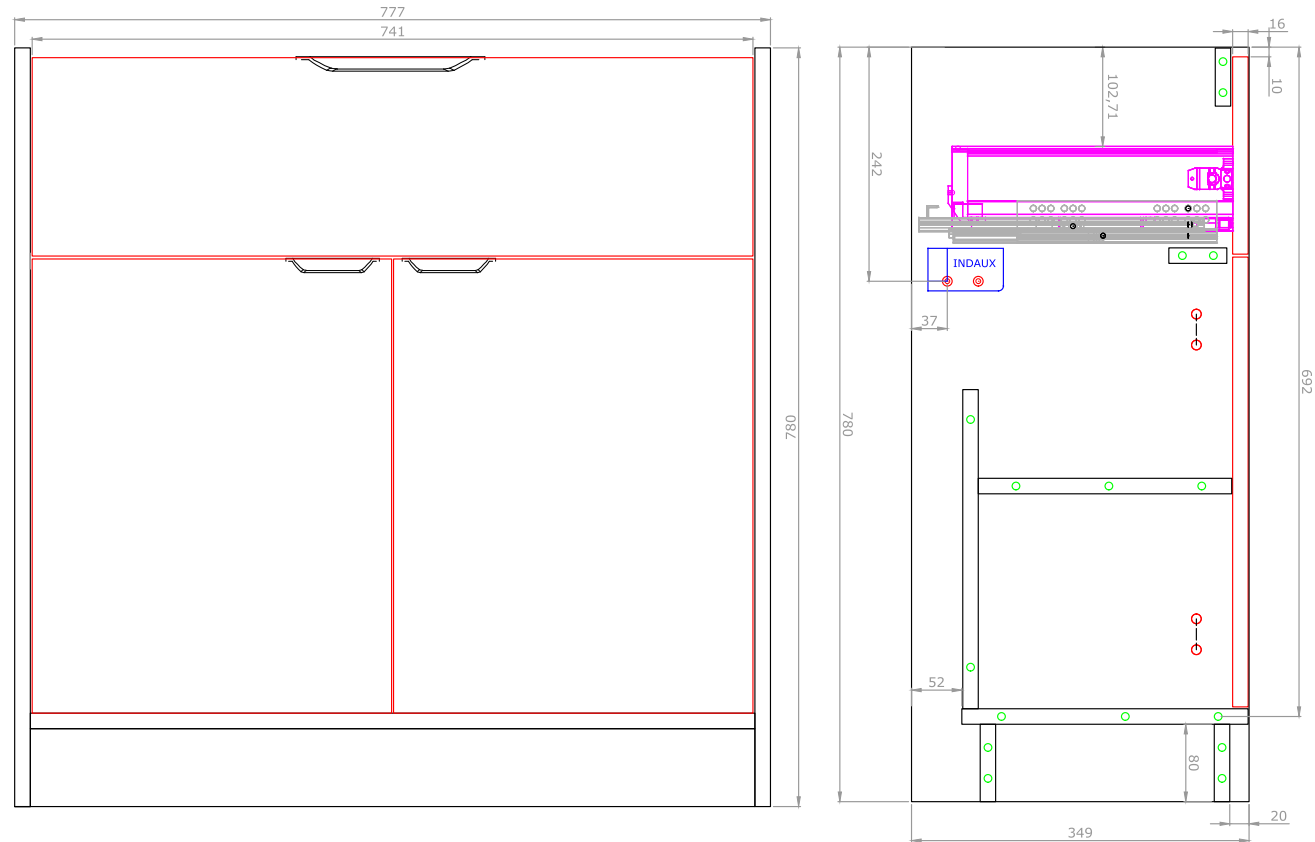

Calia 800mm 1 Drawer, 2 Door Floor Unit

RANGE: CALIA

SIZE: H 780 x W 777 x D 349 mm

FINISH: MATT

COLOUR OPTIONS:

The information contained on this page was correct at date of issue. Fitting dimensions are provided as a guide only. Some variation may occur due to manufacturing tolerances. We pursue a policy of continuing improvement in design and performance of our products and so reserve the right to change specifications without prior notice.