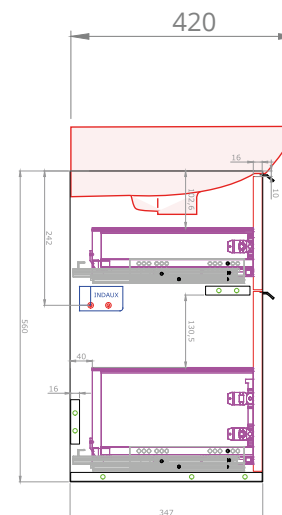

Calia 600mm 2 Drawer Wall Unit

RANGE: CALIA

SIZE: H 560 x W 565 x D 347 mm

FINISH: MATT

COLOUR OPTIONS:

TOBACCO
OAK

FINE
GREIGE
(MATT)

TEMPERED
GREY
(MATT)

BAKED
TERRACOTTA
(MATT)

The information contained on this page was correct at date of issue. Fitting dimensions are provided as a guide only. Some variation may occur due to manufacturing tolerances. We pursue a policy of continuing improvement in design and performance of our products and so reserve the right to change specifications without prior notice.