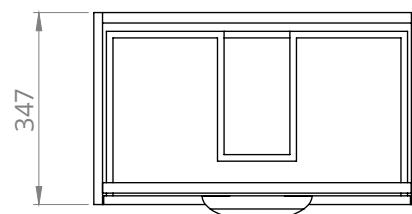

Calia 600mm 2 Drawer Wall Unit

RANGE: CALIA

SIZE: H 560 x W 565 x D 347 mm

FINISH: MATT

COLOUR OPTIONS:

TOBACCO
OAK

FINE
GREIGE
(MATT)

TEMPERED
GREY
(MATT)

BAKED
TERRACOTTA
(MATT)

The information contained on this page was correct at date of issue. Fitting dimensions are provided as a guide only. Some variation may occur due to manufacturing tolerances. We pursue a policy of continuing improvement in design and performance of our products and so reserve the right to change specifications without prior notice.