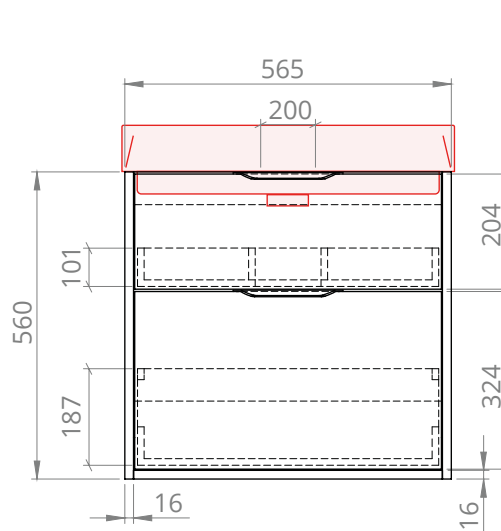

Calia 600mm 2 Drawer Wall Unit

RANGE: CALIA

SIZE: H 560 x W 565 x D 347 mm

FINISH: MATT

COLOUR OPTIONS:

TOBACCO
OAK

FINE
GREIGE
(MATT)

TEMPERED
GREY
(MATT)

BAKED
TERRACOTTA
(MATT)

The information contained on this page was correct at date of issue. Fitting dimensions are provided as a guide only. Some variation may occur due to manufacturing tolerances. We pursue a policy of continuing improvement in design and performance of our products and so reserve the right to change specifications without prior notice.