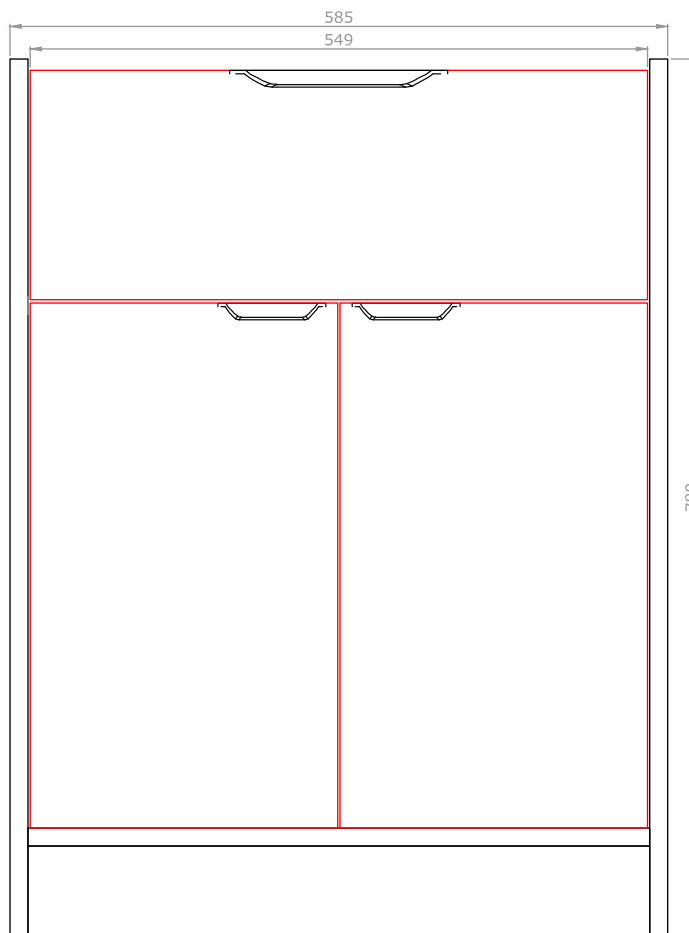

Calia 600mm 1 Drawer, 2 Door Floor Unit

RANGE: CALIA

SIZE: H 780 x W 585 x D 349 mm

FINISH: MATT

COLOUR OPTIONS:

TOBACCO
OAK

FINE
GREIGE
(MATT)

TEMPERED
GREY
(MATT)

BAKED
TERRACOTTA
(MATT)

The information contained on this page was correct at date of issue. Fitting dimensions are provided as a guide only. Some variation may occur due to manufacturing tolerances. We pursue a policy of continuing improvement in design and performance of our products and so reserve the right to change specifications without prior notice.