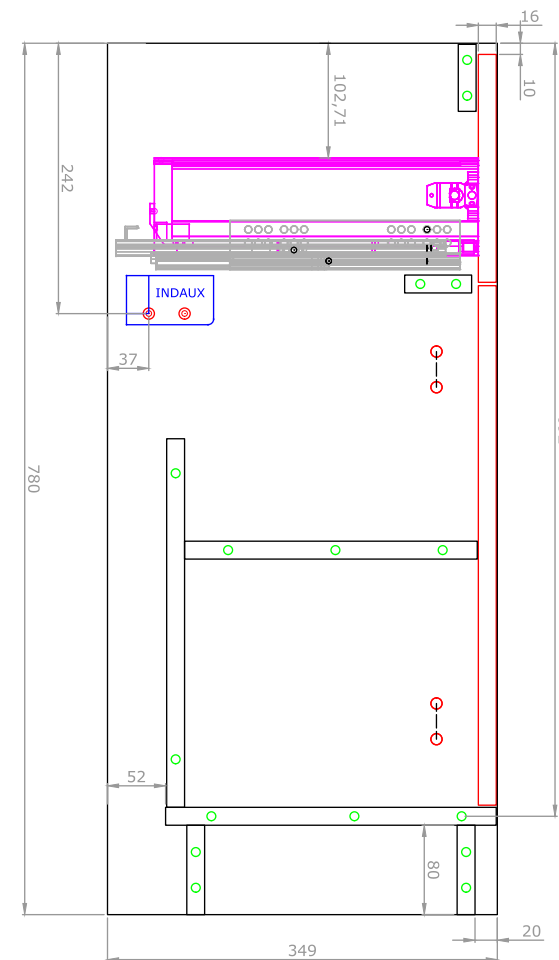

Calia 600mm 1 Drawer, 2 Door Floor Unit

RANGE: CALIA

SIZE: H 780 x W 585 x D 349 mm

FINISH: MATT

COLOUR OPTIONS:

TOBACCO
OAK

FINE
GREIGE
(MATT)

TEMPERED
GREY
(MATT)

BAKED
TERRACOTTA
(MATT)

The information contained on this page was correct at date of issue. Fitting dimensions are provided as a guide only. Some variation may occur due to manufacturing tolerances. We pursue a policy of continuing improvement in design and performance of our products and so reserve the right to change specifications without prior notice.