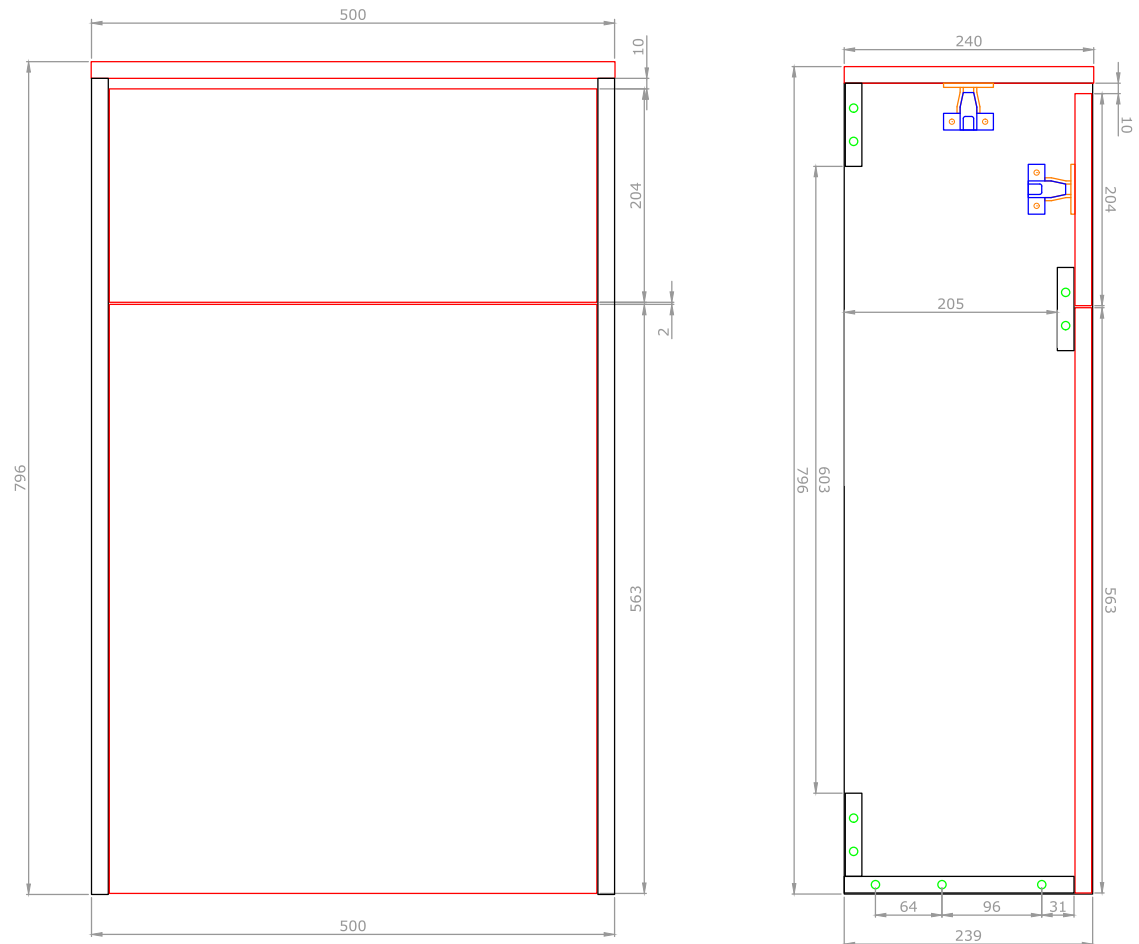

Calia 500mm Back to Wall Unit

RANGE: CALIA

SIZE: H 796 x W 500 x D 240 mm

FINISH: MATT

COLOUR OPTIONS:

TOBACCO
OAK

FINE
GREIGE
(MATT)

TEMPERED
GREY
(MATT)

BAKED
TERRACOTTA
(MATT)

The information contained on this page was correct at date of issue. Fitting dimensions are provided as a guide only. Some variation may occur due to manufacturing tolerances. We pursue a policy of continuing improvement in design and performance of our products and so reserve the right to change specifications without prior notice.