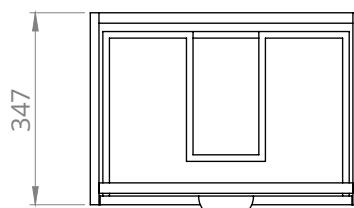

Calia 500mm 2 Drawer Wall Unit

RANGE: CALIA

SIZE: H 560 x W 465 x D 347 mm

FINISH: MATT

COLOUR OPTIONS:

TOBACCO
OAK

FINE
GREIGE
(MATT)

TEMPERED
GREY
(MATT)

BAKED
TERRACOTTA
(MATT)

The information contained on this page was correct at date of issue. Fitting dimensions are provided as a guide only. Some variation may occur due to manufacturing tolerances. We pursue a policy of continuing improvement in design and performance of our products and so reserve the right to change specifications without prior notice.