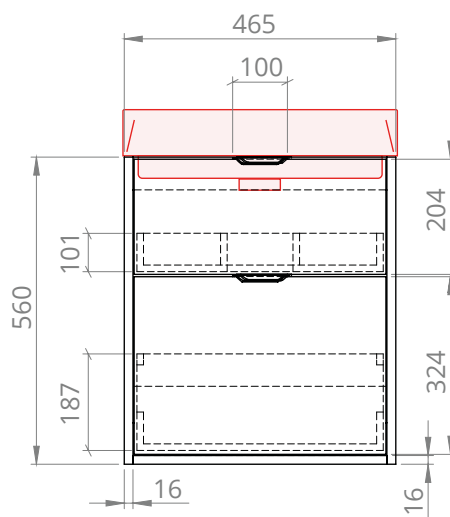

Calia 500mm 2 Drawer Wall Unit

RANGE: CALIA

SIZE: H 560 x W 465 x D 347 mm

FINISH: MATT

COLOUR OPTIONS:

TOBACCO
OAK

FINE
GREIGE
(MATT)

TEMPERED
GREY
(MATT)

BAKED
TERRACOTTA
(MATT)

The information contained on this page was correct at date of issue. Fitting dimensions are provided as a guide only. Some variation may occur due to manufacturing tolerances. We pursue a policy of continuing improvement in design and performance of our products and so reserve the right to change specifications without prior notice.