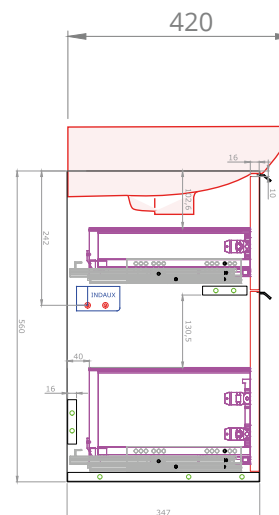

Calia 500mm 2 Drawer Wall Unit

RANGE: CALIA

SIZE: H 560 x W 465 x D 347 mm

FINISH: MATT

COLOUR OPTIONS:

TOBACCO
OAK

FINE
GREIGE
(MATT)

TEMPERED
GREY
(MATT)

BAKED
TERRACOTTA
(MATT)

The information contained on this page was correct at date of issue. Fitting dimensions are provided as a guide only. Some variation may occur due to manufacturing tolerances. We pursue a policy of continuing improvement in design and performance of our products and so reserve the right to change specifications without prior notice.