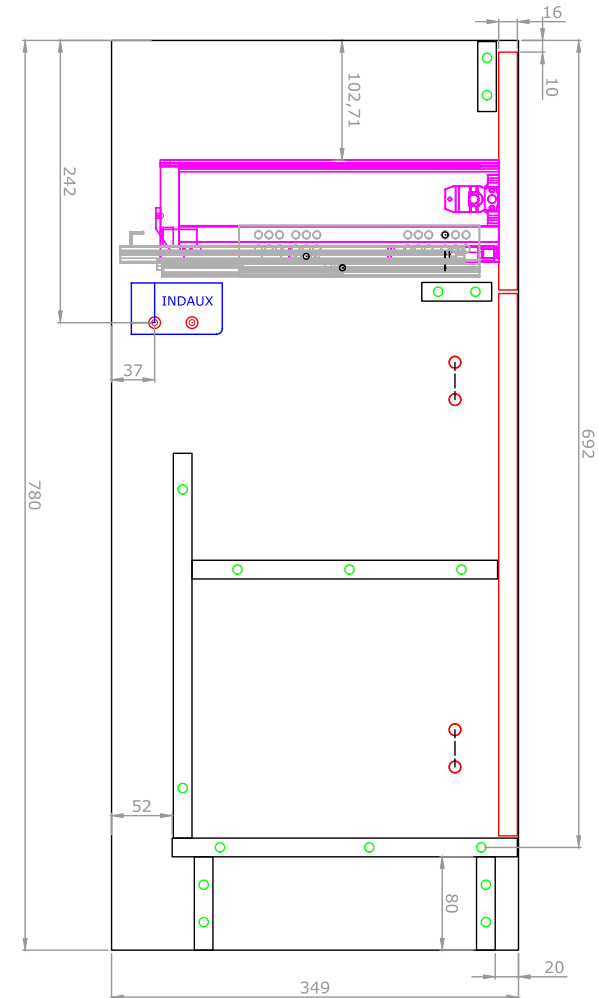

Calia 500mm 1 Drawer, 2 Door Floor Unit

RANGE: CALIA

SIZE: H 780 x W 482 x D 349 mm

FINISH: MATT

COLOUR OPTIONS:

TOBACCO
OAK

FINE
GREIGE
(MATT)

TEMPERED
GREY
(MATT)

BAKED
TERRACOTTA
(MATT)

The information contained on this page was correct at date of issue. Fitting dimensions are provided as a guide only. Some variation may occur due to manufacturing tolerances. We pursue a policy of continuing improvement in design and performance of our products and so reserve the right to change specifications without prior notice.