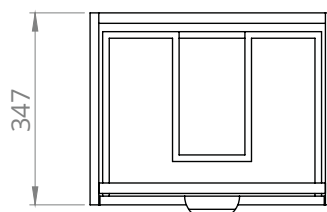

Calia 450mm 2 Drawer Wall Unit

RANGE: CALIA

SIZE: H 560 x W 420 x D 347 mm

FINISH: MATT

COLOUR OPTIONS:

TOBACCO
OAK

FINE
GREIGE
(MATT)

TEMPERED
GREY
(MATT)

BAKED
TERRACOTTA
(MATT)

The information contained on this page was correct at date of issue. Fitting dimensions are provided as a guide only. Some variation may occur due to manufacturing tolerances. We pursue a policy of continuing improvement in design and performance of our products and so reserve the right to change specifications without prior notice.