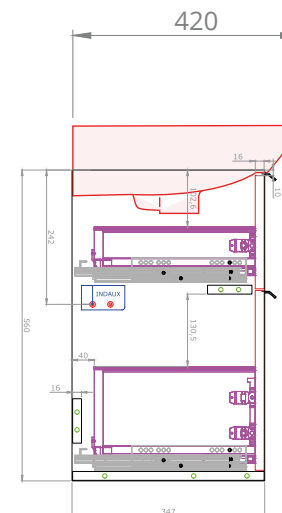

Calia 450mm 2 Drawer Wall Unit

RANGE: CALIA

SIZE: H 560 x W 420 x D 347 mm

FINISH: MATT

COLOUR OPTIONS:

TOBACCO
OAK

FINE
GREIGE
(MATT)

TEMPERED
GREY
(MATT)

BAKED
TERRACOTTA
(MATT)

The information contained on this page was correct at date of issue. Fitting dimensions are provided as a guide only. Some variation may occur due to manufacturing tolerances. We pursue a policy of continuing improvement in design and performance of our products and so reserve the right to change specifications without prior notice.