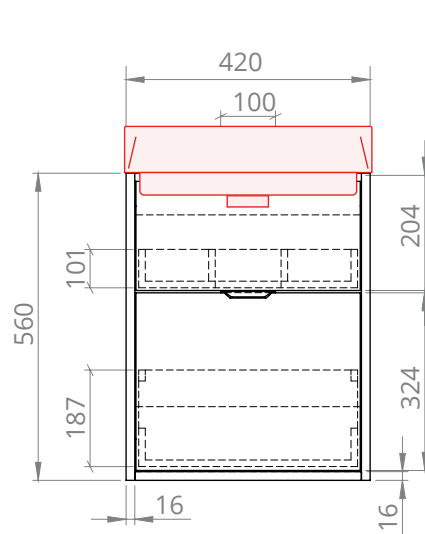

Calia 450mm 2 Drawer Wall Unit

RANGE: CALIA

SIZE: H 560 x W 420 x D 347 mm

FINISH: MATT

COLOUR OPTIONS:

TOBACCO
OAK

FINE
GREIGE
(MATT)

TEMPERED
GREY
(MATT)

BAKED
TERRACOTTA
(MATT)

The information contained on this page was correct at date of issue. Fitting dimensions are provided as a guide only. Some variation may occur due to manufacturing tolerances. We pursue a policy of continuing improvement in design and performance of our products and so reserve the right to change specifications without prior notice.