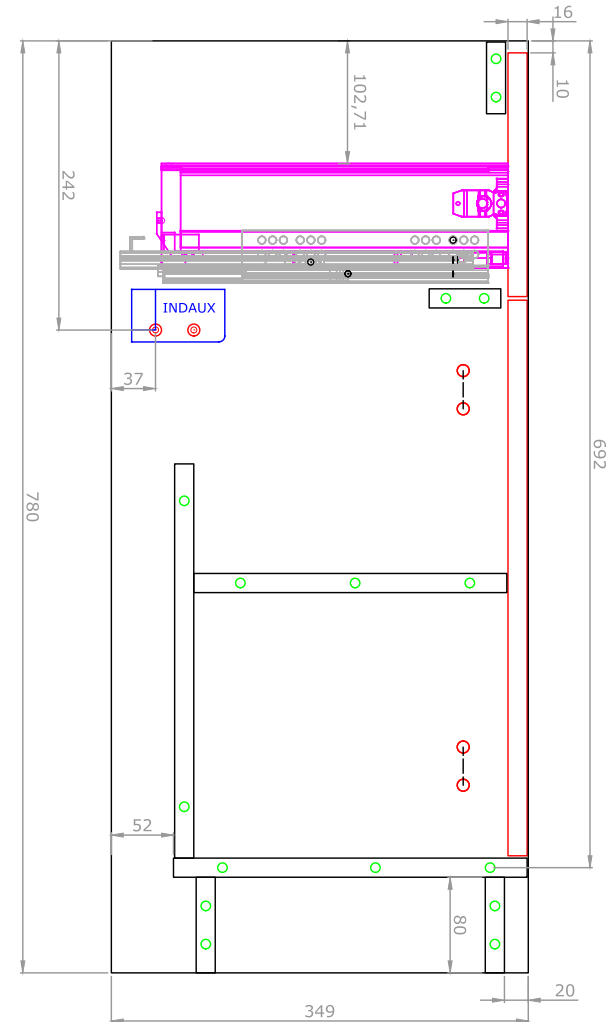

Calia 450mm 1 Drawer, 2 Door Floor Unit

RANGE: CALIA

SIZE: H 780 x W 430 x D 349 mm

FINISH: MATT

COLOUR OPTIONS:

TOBACCO
OAK

FINE
GREIGE
(MATT)

TEMPERED
GREY
(MATT)

BAKED
TERRACOTTA
(MATT)

The information contained on this page was correct at date of issue. Fitting dimensions are provided as a guide only. Some variation may occur due to manufacturing tolerances. We pursue a policy of continuing improvement in design and performance of our products and so reserve the right to change specifications without prior notice.