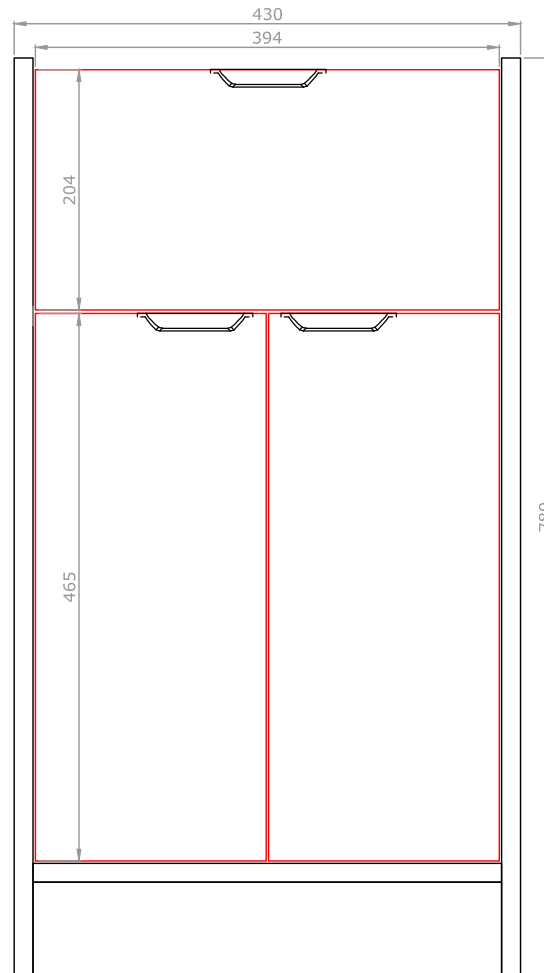

Calia 450mm 1 Drawer, 2 Door Floor Unit

RANGE: CALIA

SIZE: H 780 x W 430 x D 349 mm

FINISH: MATT

COLOUR OPTIONS:

TOBACCO
OAK

FINE
GREIGE
(MATT)

TEMPERED
GREY
(MATT)

BAKED
TERRACOTTA
(MATT)

The information contained on this page was correct at date of issue. Fitting dimensions are provided as a guide only. Some variation may occur due to manufacturing tolerances. We pursue a policy of continuing improvement in design and performance of our products and so reserve the right to change specifications without prior notice.