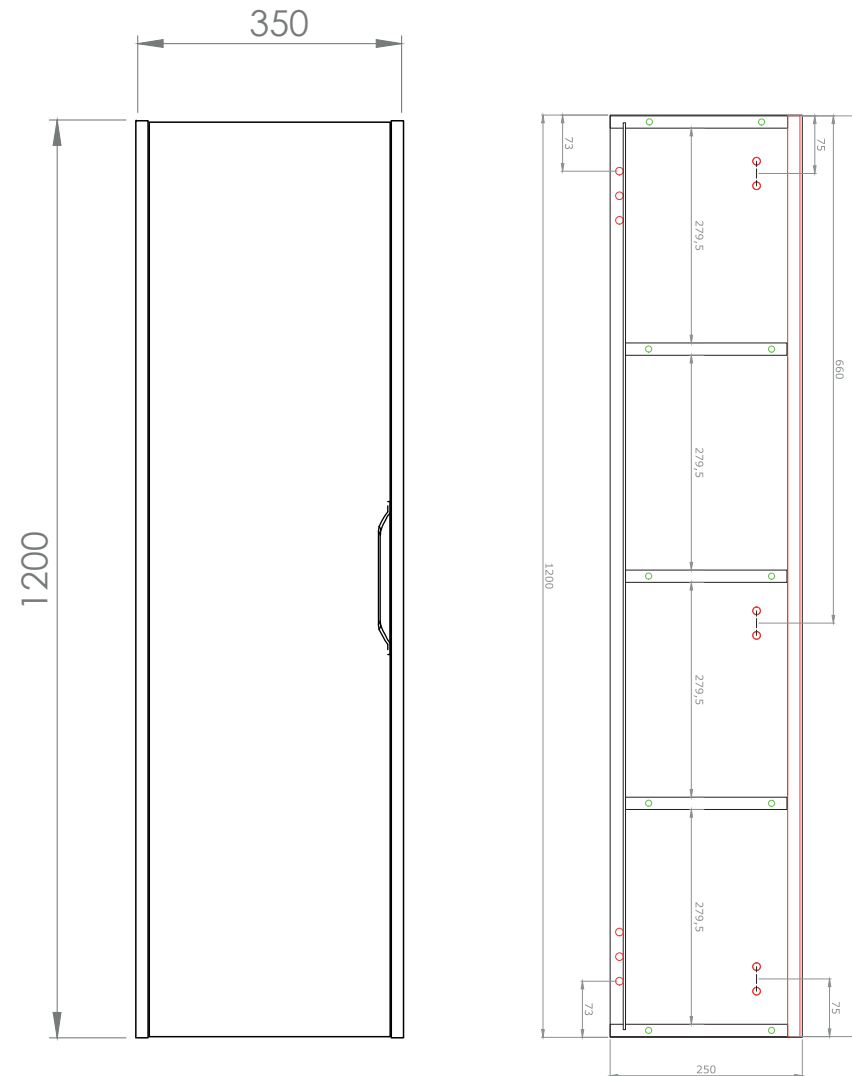

Calia 1 Door Wall Hung Tall Boy

RANGE: CALIA

SIZE: H 1200 x W 350 x D 250 mm

FINISH: MATT

COLOUR OPTIONS:

TOBACCO
OAK

FINE
GREIGE
(MATT)

TEMPERED
GREY
(MATT)

BAKED
TERRACOTTA
(MATT)

The information contained on this page was correct at date of issue. Fitting dimensions are provided as a guide only. Some variation may occur due to manufacturing tolerances. We pursue a policy of continuing improvement in design and performance of our products and so reserve the right to change specifications without prior notice.