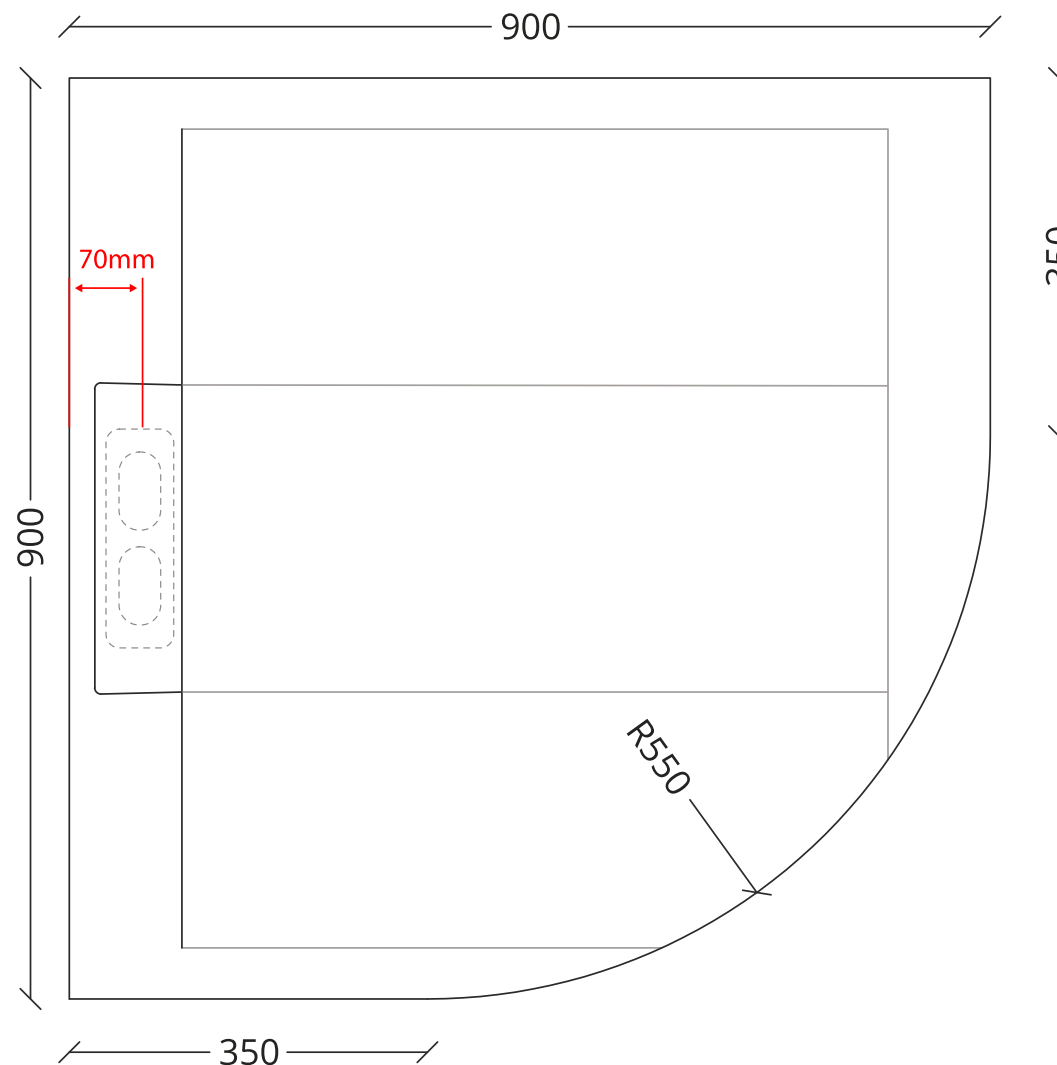

Altea Slate Shower Tray - Quadrant 900x900

RANGE: Altea

FEATURES:

- Zero water absorption
- High scratch resistance
- Antibacterial
- Slip resistance
- High temperature resistance
- Chemical agent resistance
- Approximately 30mm depth
- All Trays Require Altea Waste

COLOUR OPTIONS:

The information contained on this page was correct at date of issue. Fitting dimensions are provided as a guide only. Some variation may occur due to manufacturing tolerances. We pursue a policy of continuing improvement in design and performance of our products and so reserve the right to change specifications without prior notice.