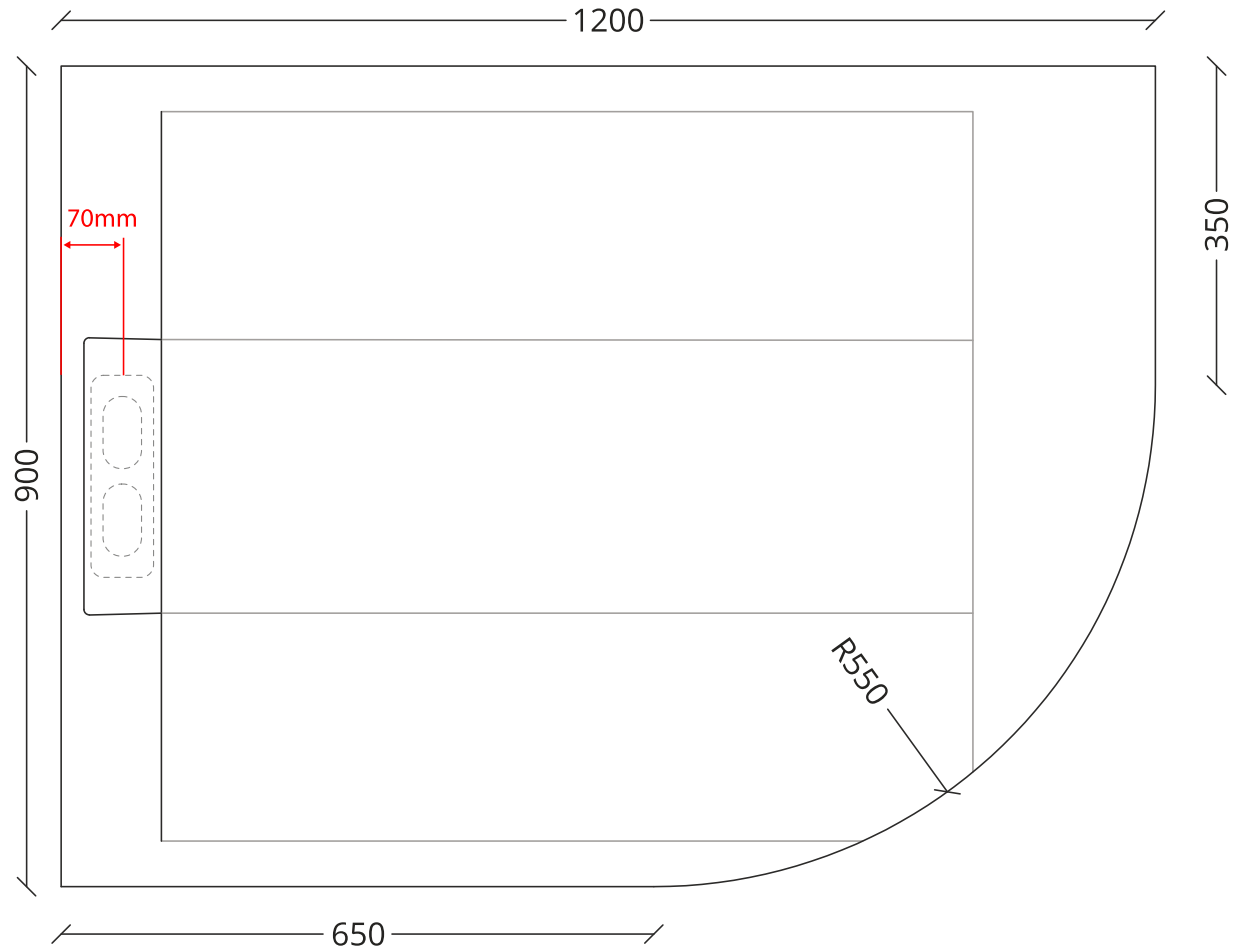

Altea Slate Shower Tray - Offset Quadrant 1200x900 RH

RANGE: Altea

FEATURES:

- Zero water absorption
- High scratch resistance
- Antibacterial
- Slip resistance
- High temperature resistance
- Chemical agent resistance
- Approximately 30mm depth
- All Trays Require Altea Waste

COLOUR OPTIONS:

The information contained on this page was correct at date of issue. Fitting dimensions are provided as a guide only. Some variation may occur due to manufacturing tolerances. We pursue a policy of continuing improvement in design and performance of our products and so reserve the right to change specifications without prior notice.