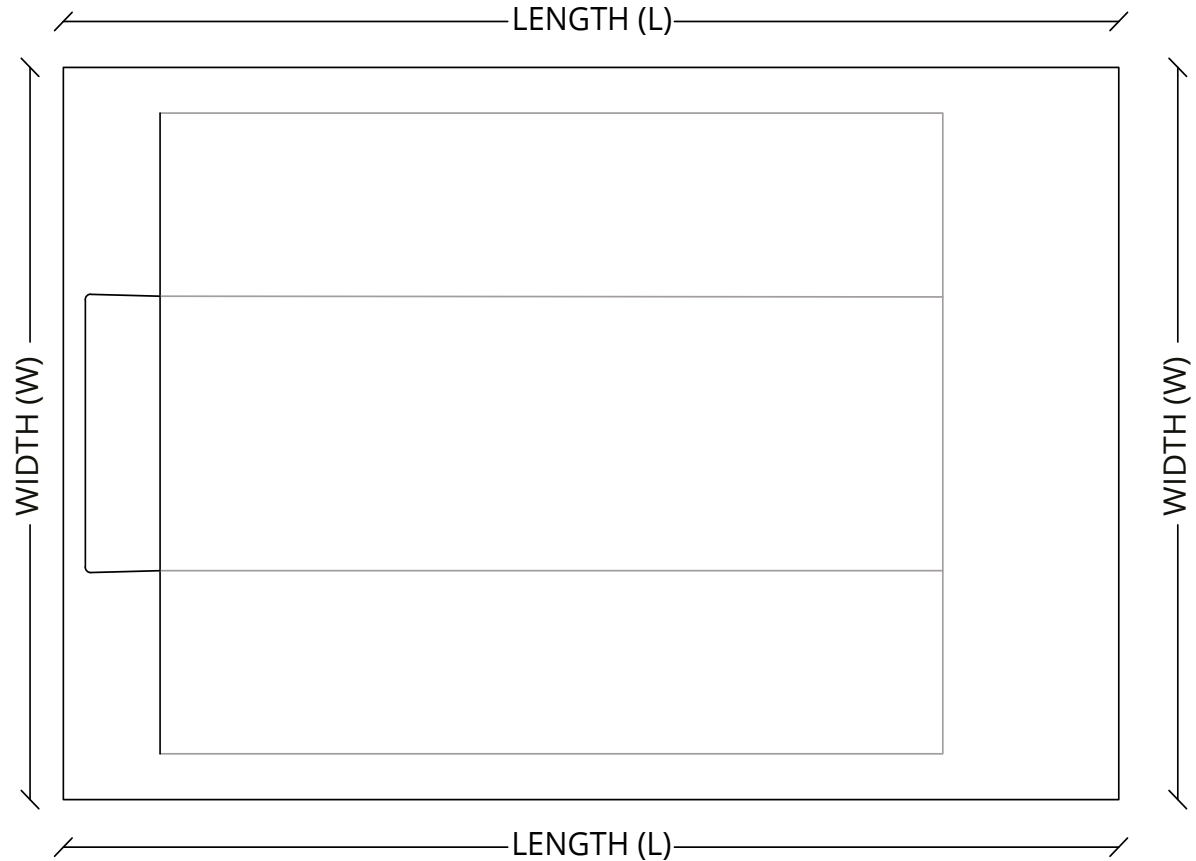

Altea Slate Shower Trays - Rectangle

FEATURES:

- Zero water absorption
- High scratch resistance
- Antibacterial
- Slip resistance
- High temperature resistance
- Chemical agent resistance
- Approximately 30mm depth
- All Trays Require Altea Waste

SIZES (mm):

- 1700 x 900
- 1700 x 800
- 1700 x 700
- 1600 x 900
- 1600 x 800
- 1500 x 900
- 1500 x 800
- 1500 x 800
- 1400 x 900
- 1400 x 800
- 1200 x 900
- 1200 x 800
- 1000 x 900
- 1000 x 800

COLOUR OPTIONS: