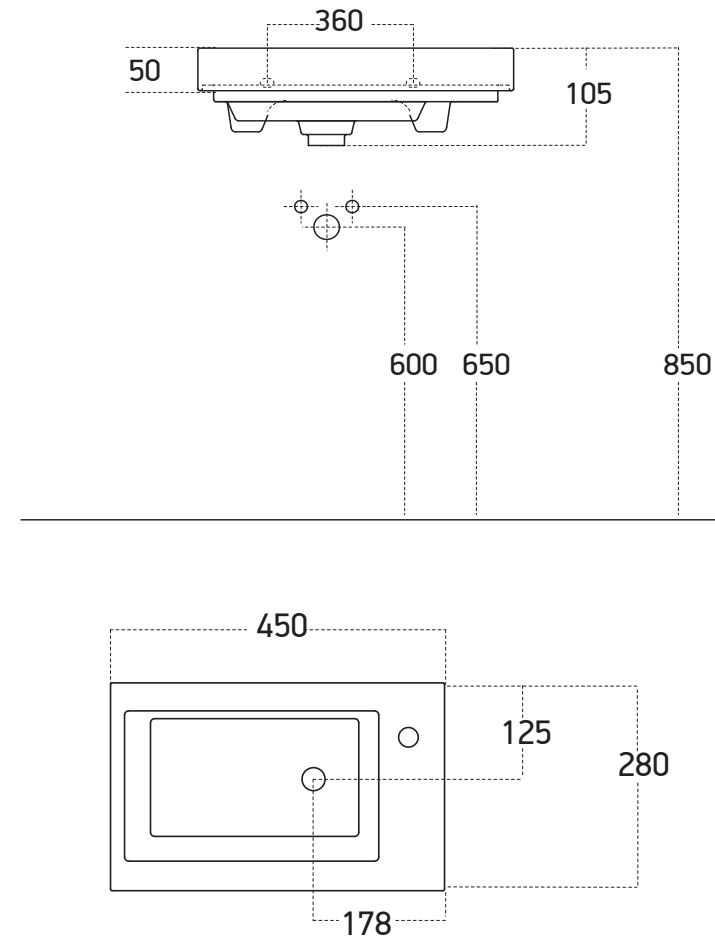

Core 450mm Basin

RANGE: CORE

SIZE: H 105 x W 450 x D 280mm

BASIN MATERIAL: CERAMIC

TAP HOLE(S): ONE

(No Overflow, Needs Universal Waste)

The information contained on this page was correct at date of issue. Fitting dimensions are provided as a guide only. Some variation may occur due to manufacturing tolerances. We pursue a policy of continuing improvement in design and performance of our products and so reserve the right to change specifications without prior notice.