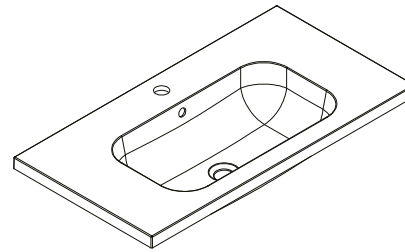

**SIZE:** H 160 x W 800 x D 420mm

**MATERIAL:** Resin

**TAP HOLE:** One

**COLOUR:** White

The information contained on this page was correct at date of issue. Fitting dimensions are provided as a guide only. Some variation may occur due to manufacturing tolerances. We pursue a policy of continuing improvement in design and performance of our products and so reserve the right to change specifications without prior notice.