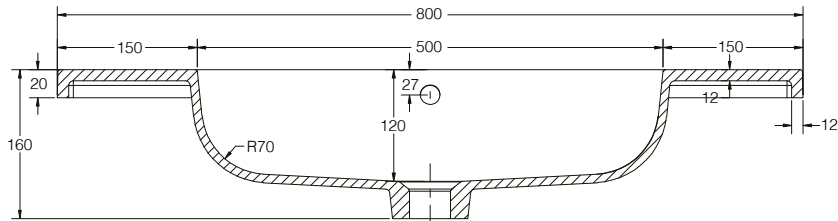

**SIZE:** H 160 x W 800 x D 420mm

**MATERIAL:** Resin

**TAP HOLE:** One

**COLOUR:** White

The information contained on this page was correct at date of issue. Fitting dimensions are provided as a guide only. Some variation may occur due to manufacturing tolerances. We pursue a policy of continuing improvement in design and performance of our products and so reserve the right to change specifications without prior notice.