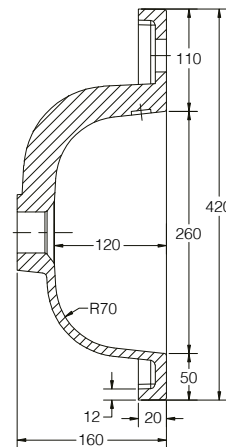

**SIZE:** H 160 x W 800 x D 420mm

**MATERIAL:** Resin

**TAP HOLE:** One

**COLOUR:** White

The information contained on this page was correct at date of issue. Fitting dimensions are provided as a guide only. Some variation may occur due to manufacturing tolerances. We pursue a policy of continuing improvement in design and performance of our products and so reserve the right to change specifications without prior notice.