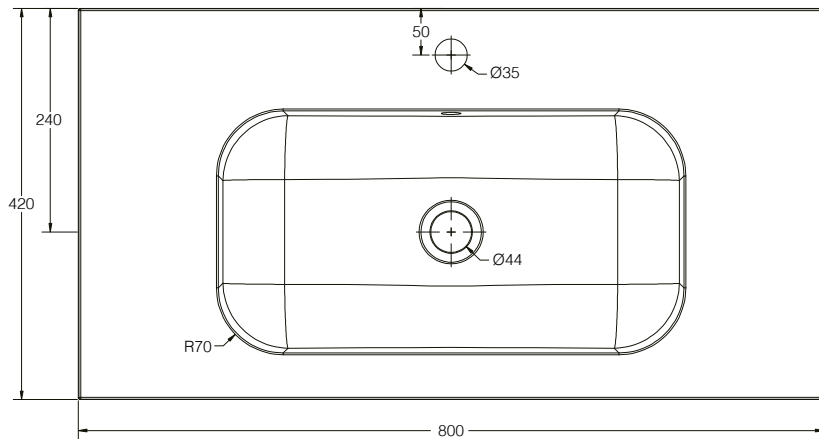

**SIZE:** H 160 x W 800 x D 420mm

**MATERIAL:** Resin

**TAP HOLE:** One

**COLOUR:** White

The information contained on this page was correct at date of issue. Fitting dimensions are provided as a guide only. Some variation may occur due to manufacturing tolerances. We pursue a policy of continuing improvement in design and performance of our products and so reserve the right to change specifications without prior notice.