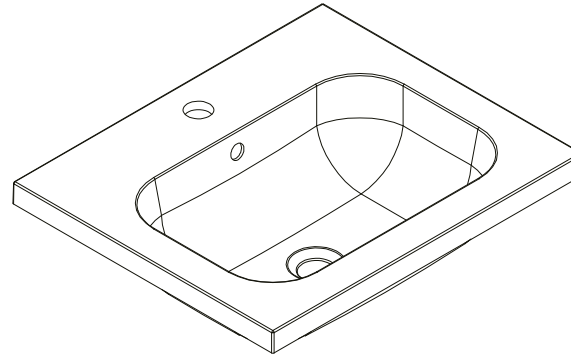

SIZE: H 160 x W 500 x D 420mm

MATERIAL: Resin

TAP HOLE: One

COLOUR: White

The information contained on this page was correct at date of issue. Fitting dimensions are provided as a guide only. Some variation may occur due to manufacturing tolerances. We pursue a policy of continuing improvement in design and performance of our products and so reserve the right to change specifications without prior notice.