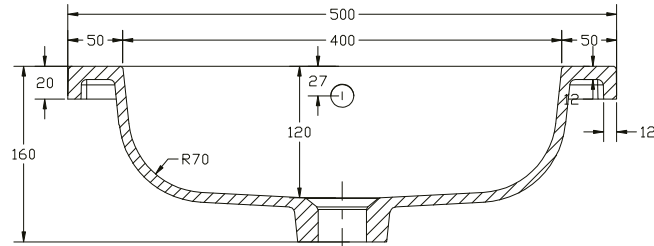

SIZE: H 160 x W 500 x D 420mm

MATERIAL: Resin

TAP HOLE: One

COLOUR: White

The information contained on this page was correct at date of issue. Fitting dimensions are provided as a guide only. Some variation may occur due to manufacturing tolerances. We pursue a policy of continuing improvement in design and performance of our products and so reserve the right to change specifications without prior notice.