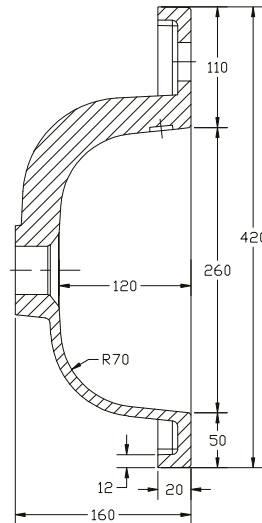

SIZE: H 160 x W 500 x D 420mm

MATERIAL: Resin

TAP HOLE: One

COLOUR: White

The information contained on this page was correct at date of issue. Fitting dimensions are provided as a guide only. Some variation may occur due to manufacturing tolerances. We pursue a policy of continuing improvement in design and performance of our products and so reserve the right to change specifications without prior notice.