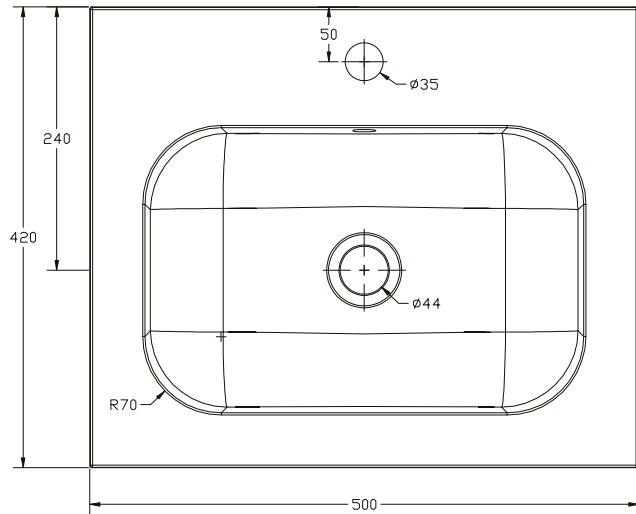

SIZE: H 160 x W 500 x D 420mm

MATERIAL: Resin

TAP HOLE: One

COLOUR: White

The information contained on this page was correct at date of issue. Fitting dimensions are provided as a guide only. Some variation may occur due to manufacturing tolerances. We pursue a policy of continuing improvement in design and performance of our products and so reserve the right to change specifications without prior notice.