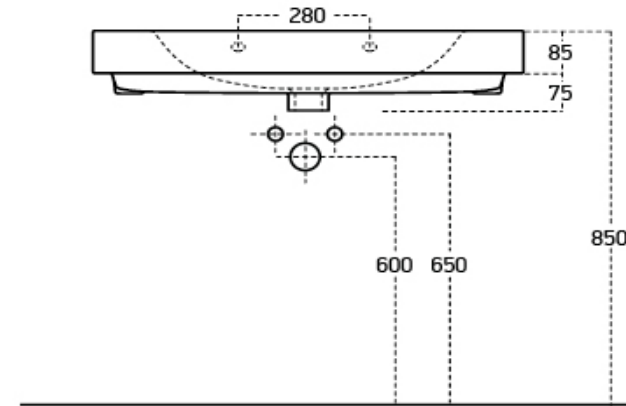

Leon 800mm Basin

RANGE: LEON

SIZE: H 160 x W 800 x D 415mm

BASIN MATERIAL: CERAMIC

TAP HOLE(S): ONE

The information contained on this page was correct at date of issue. Fitting dimensions are provided as a guide only. Some variation may occur due to manufacturing tolerances. We pursue a policy of continuing improvement in design and performance of our products and so reserve the right to change specifications without prior notice.