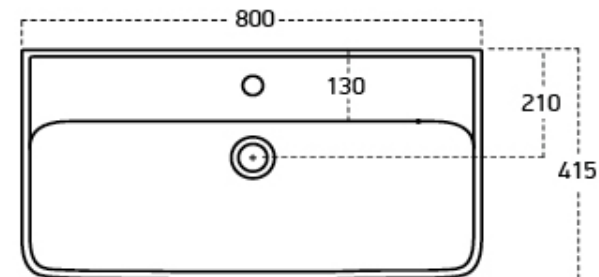

Leon 800mm Basin

RANGE: LEON

SIZE: H 160 x W 800 x D 415mm

BASIN MATERIAL: CERAMIC

TAP HOLE(S): ONE

The information contained on this page was correct at date of issue. Fitting dimensions are provided as a guide only. Some variation may occur due to manufacturing tolerances. We pursue a policy of continuing improvement in design and performance of our products and so reserve the right to change specifications without prior notice.