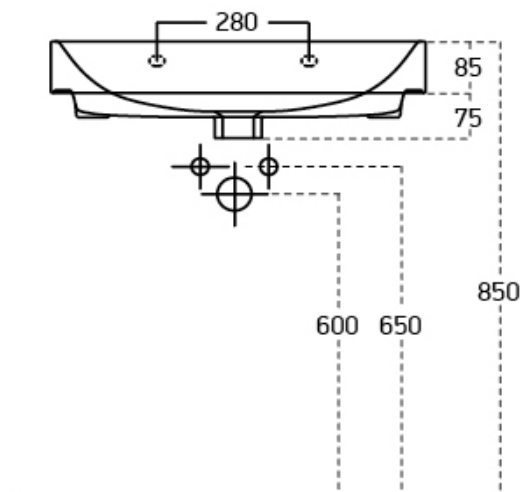

Leon 600mm Basin

RANGE: LEON

SIZE: H 160 x W 600 x D 415mm

BASIN MATERIAL: CERAMIC

TAP HOLE(S): ONE

The information contained on this page was correct at date of issue. Fitting dimensions are provided as a guide only. Some variation may occur due to manufacturing tolerances. We pursue a policy of continuing improvement in design and performance of our products and so reserve the right to change specifications without prior notice.