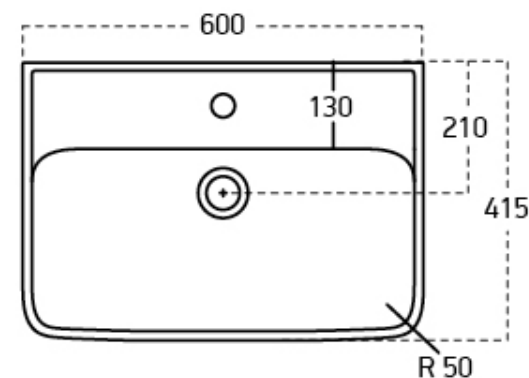

Leon 600mm Basin

RANGE: LEON

SIZE: H 160 x W 600 x D 415mm

BASIN MATERIAL: CERAMIC

TAP HOLE(S): ONE

The information contained on this page was correct at date of issue. Fitting dimensions are provided as a guide only. Some variation may occur due to manufacturing tolerances. We pursue a policy of continuing improvement in design and performance of our products and so reserve the right to change specifications without prior notice.