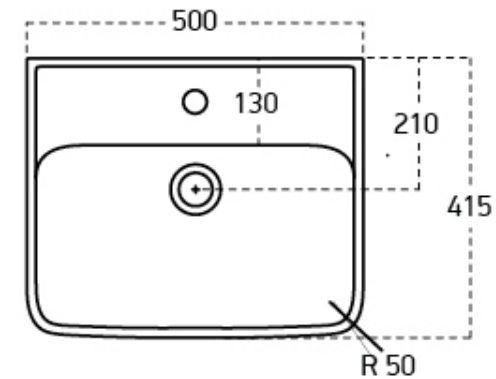

Leon 500mm Basin

RANGE: LEON

SIZE: H 160 x W 500 x D 415mm

BASIN MATERIAL: CERAMIC

TAP HOLE(S): ONE

The information contained on this page was correct at date of issue. Fitting dimensions are provided as a guide only. Some variation may occur due to manufacturing tolerances. We pursue a policy of continuing improvement in design and performance of our products and so reserve the right to change specifications without prior notice.