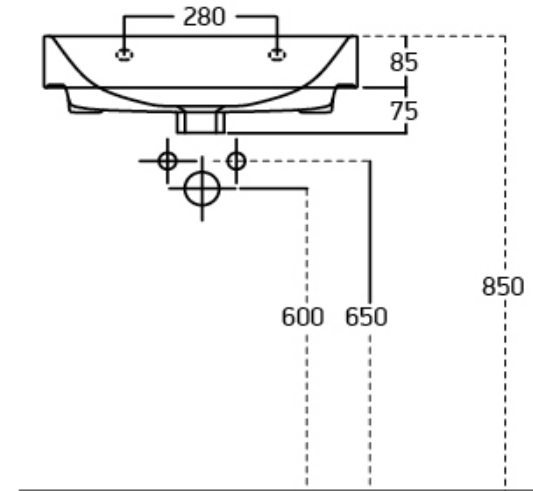

Leon 500mm Basin

RANGE: LEON

SIZE: H 160 x W 500 x D 415mm

BASIN MATERIAL: CERAMIC

TAP HOLE(S): ONE

The information contained on this page was correct at date of issue. Fitting dimensions are provided as a guide only. Some variation may occur due to manufacturing tolerances. We pursue a policy of continuing improvement in design and performance of our products and so reserve the right to change specifications without prior notice.