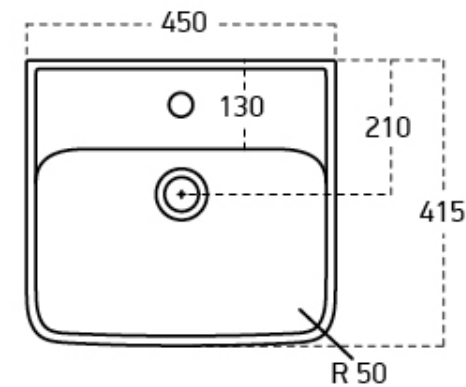

Leon 450mm Basin

RANGE: LEON

SIZE: H 160 x W 450 x D 415mm

BASIN MATERIAL: CERAMIC

TAP HOLE(S): ONE

The information contained on this page was correct at date of issue. Fitting dimensions are provided as a guide only. Some variation may occur due to manufacturing tolerances. We pursue a policy of continuing improvement in design and performance of our products and so reserve the right to change specifications without prior notice.