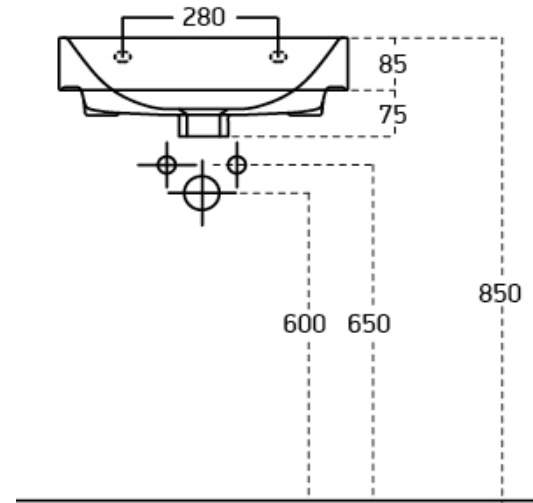

Leon 450mm Basin

RANGE: LEON

SIZE: H 160 x W 450 x D 415mm

BASIN MATERIAL: CERAMIC

TAP HOLE(S): ONE

The information contained on this page was correct at date of issue. Fitting dimensions are provided as a guide only. Some variation may occur due to manufacturing tolerances. We pursue a policy of continuing improvement in design and performance of our products and so reserve the right to change specifications without prior notice.