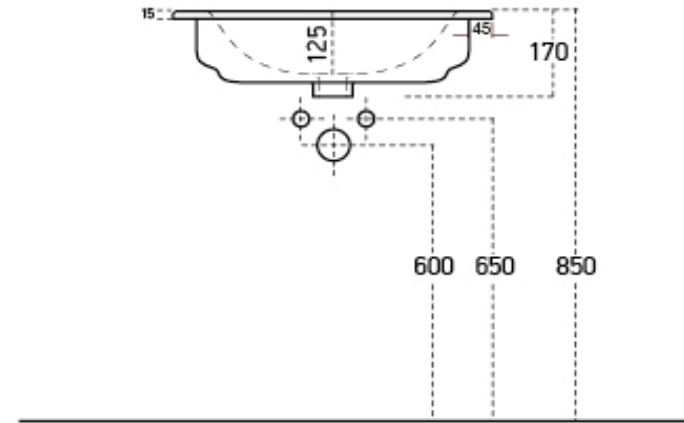

Core 600mm Basin

RANGE: CORE

SIZE: H 170 x W 610 x D 465mm

BASIN MATERIAL: CERAMIC

TAP HOLE(S): ONE

The information contained on this page was correct at date of issue. Fitting dimensions are provided as a guide only. Some variation may occur due to manufacturing tolerances. We pursue a policy of continuing improvement in design and performance of our products and so reserve the right to change specifications without prior notice.