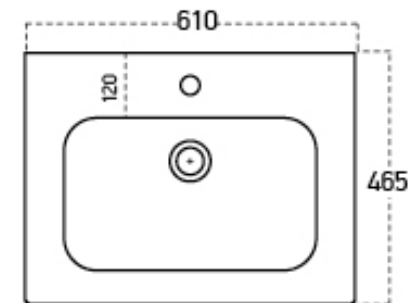

Core 600mm Basin

RANGE: CORE

SIZE: H 170 x W 610 x D 465mm

BASIN MATERIAL: CERAMIC

TAP HOLE(S): ONE

The information contained on this page was correct at date of issue. Fitting dimensions are provided as a guide only. Some variation may occur due to manufacturing tolerances. We pursue a policy of continuing improvement in design and performance of our products and so reserve the right to change specifications without prior notice.