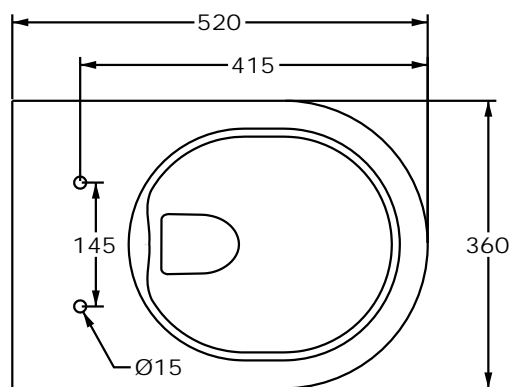

Edison Back To Wall Rimless Toilet Pan

RANGE: EDISON

CODE: MLEDPABTW

SIZE: H 425 X W 360 X D 520mm

MATERIAL: CERAMIC

SEAT: D-SHAPE SOFT CLOSE STANDARD OR SLIM

The information contained on this page was correct at date of issue. Fitting dimensions are provided as a guide only. Some variation may occur due to manufacturing tolerances. We pursue a policy of continuing improvement in design and performance of our products and so reserve the right to change specifications without prior notice.