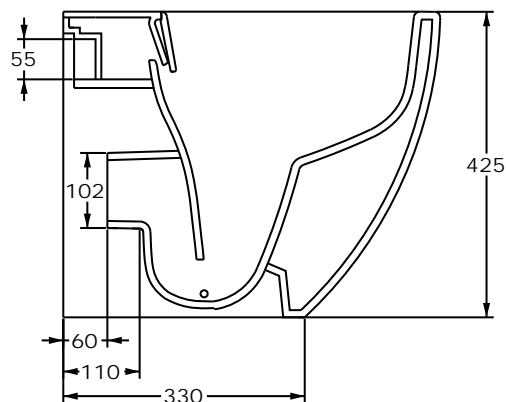

Edison Back To Wall Rimless Toilet Pan

RANGE: EDISON

CODE: MLEDPABTW

SIZE: H 425 X W 360 X D 520mm

MATERIAL: CERAMIC

SEAT: D-SHAPE SOFT CLOSE STANDARD OR SLIM

The information contained on this page was correct at date of issue. Fitting dimensions are provided as a guide only. Some variation may occur due to manufacturing tolerances. We pursue a policy of continuing improvement in design and performance of our products and so reserve the right to change specifications without prior notice.