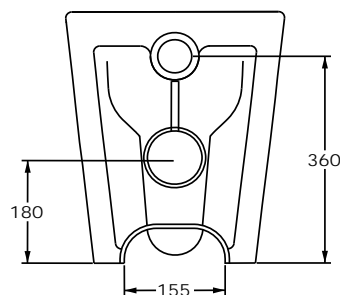

Edison Back To Wall Rimless Toilet Pan

RANGE: EDISON

CODE: MLEDPABTW

SIZE: H 425 X W 360 X D 520mm

MATERIAL: CERAMIC

SEAT: D-SHAPE SOFT CLOSE STANDARD OR SLIM

The information contained on this page was correct at date of issue. Fitting dimensions are provided as a guide only. Some variation may occur due to manufacturing tolerances. We pursue a policy of continuing improvement in design and performance of our products and so reserve the right to change specifications without prior notice.