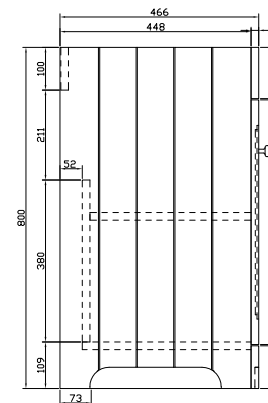

Wilton 800mm Floor Unit Only

RANGE: WILTON

SIZE: H 800 X W 806 X D 466MM

FINISH: MATT

COLOUR OPTIONS:

SALT PINK
(MATT)

SHADOW
WHITE
(MATT)

SHEET BLUE
(MATT)

The information contained on this page was correct at date of issue. Fitting dimensions are provided as a guide only. Some variation may occur due to manufacturing tolerances. We pursue a policy of continuing improvement in design and performance of our products and so reserve the right to change specifications without prior notice.