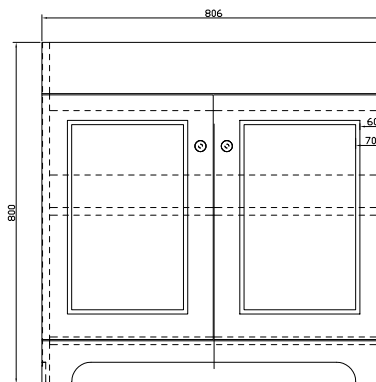

Wilton 800mm Floor Unit Only

RANGE: WILTON

SIZE: H 800 X W 806 X D 466MM

FINISH: MATT

COLOUR OPTIONS:

SALT PINK
(MATT)

SHADOW
WHITE
(MATT)

SHEET BLUE
(MATT)

The information contained on this page was correct at date of issue. Fitting dimensions are provided as a guide only. Some variation may occur due to manufacturing tolerances. We pursue a policy of continuing improvement in design and performance of our products and so reserve the right to change specifications without prior notice.