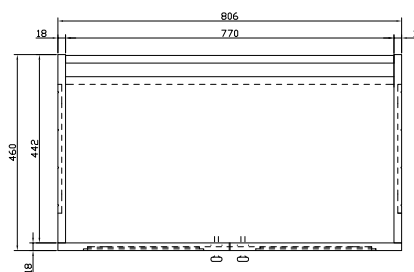

Wilton 800mm Floor Unit Only

RANGE: WILTON

SIZE: H 800 X W 806 X D 466MM

FINISH: MATT

COLOUR OPTIONS:

SALT PINK
(MATT)

SHADOW
WHITE
(MATT)

SHEET BLUE
(MATT)

The information contained on this page was correct at date of issue. Fitting dimensions are provided as a guide only. Some variation may occur due to manufacturing tolerances. We pursue a policy of continuing improvement in design and performance of our products and so reserve the right to change specifications without prior notice.