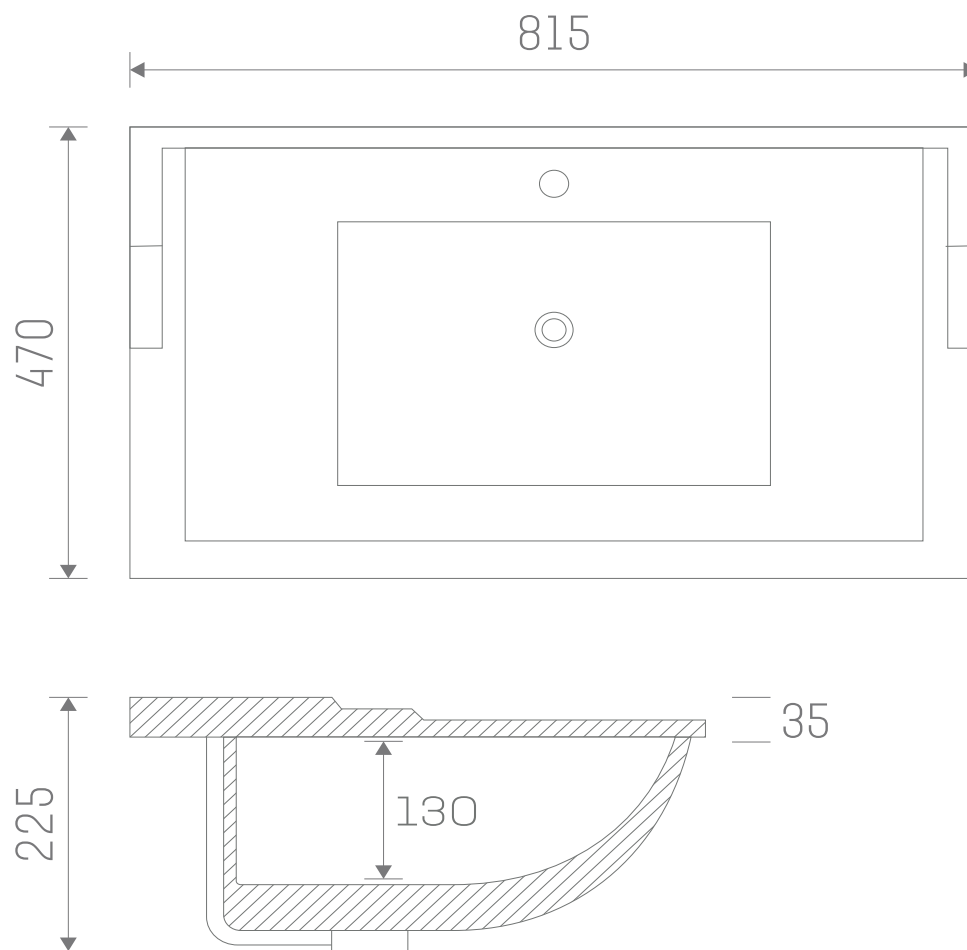

# Wilton 800mm Basin

**RANGE:** WILTON

**SIZE:** H 225 x W 815 x D 470mm

**BASIN MATERIAL:** CERAMIC

**TAP HOLE(S):** ONE

The information contained on this page was correct at date of issue. Fitting dimensions are provided as a guide only. Some variation may occur due to manufacturing tolerances. We pursue a policy of continuing improvement in design and performance of our products and so reserve the right to change specifications without prior notice.