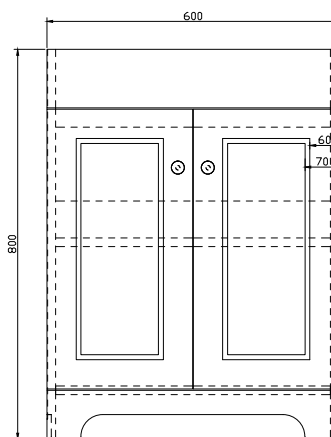

Wilton 600mm Floor Unit Only

RANGE: WILTON

SIZE: H 800 X W 600 X D 460MM

FINISH: MATT

COLOUR OPTIONS:

SALT PINK
(MATT)

SHADOW
WHITE
(MATT)

SHEET BLUE
(MATT)

The information contained on this page was correct at date of issue. Fitting dimensions are provided as a guide only. Some variation may occur due to manufacturing tolerances. We pursue a policy of continuing improvement in design and performance of our products and so reserve the right to change specifications without prior notice.