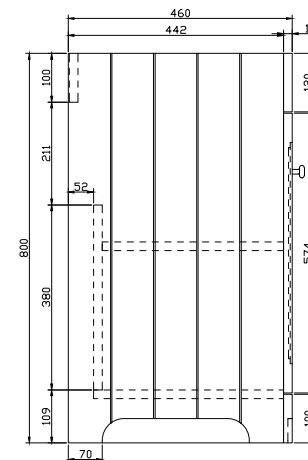

Wilton 600mm Floor Unit Only

RANGE: WILTON

SIZE: H 800 X W 600 X D 460MM

FINISH: MATT

COLOUR OPTIONS:

SALT PINK
(MATT)

SHADOW
WHITE
(MATT)

SHEET BLUE
(MATT)

The information contained on this page was correct at date of issue. Fitting dimensions are provided as a guide only. Some variation may occur due to manufacturing tolerances. We pursue a policy of continuing improvement in design and performance of our products and so reserve the right to change specifications without prior notice.