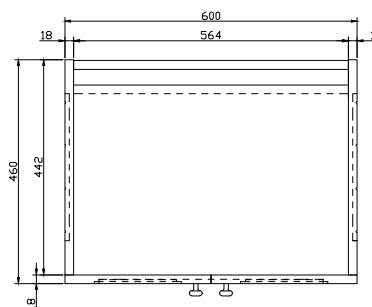

Wilton 600mm Floor Unit Only

RANGE: WILTON

SIZE: H 800 X W 600 X D 460MM

FINISH: MATT

COLOUR OPTIONS:

SALT PINK
(MATT)

SHADOW
WHITE
(MATT)

SHEET BLUE
(MATT)

The information contained on this page was correct at date of issue. Fitting dimensions are provided as a guide only. Some variation may occur due to manufacturing tolerances. We pursue a policy of continuing improvement in design and performance of our products and so reserve the right to change specifications without prior notice.