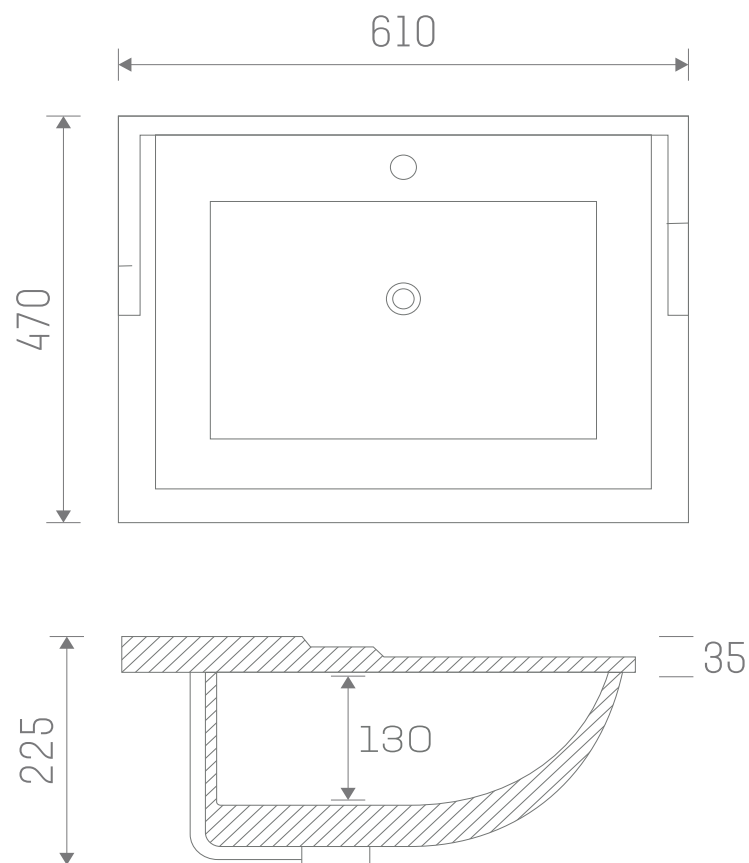

# Wilton 600mm Basin

**RANGE:** WILTON

**SIZE:** H 225 x W 610 x D 470mm

**BASIN MATERIAL:** CERAMIC

**TAP HOLE(S):** ONE

The information contained on this page was correct at date of issue. Fitting dimensions are provided as a guide only. Some variation may occur due to manufacturing tolerances. We pursue a policy of continuing improvement in design and performance of our products and so reserve the right to change specifications without prior notice.