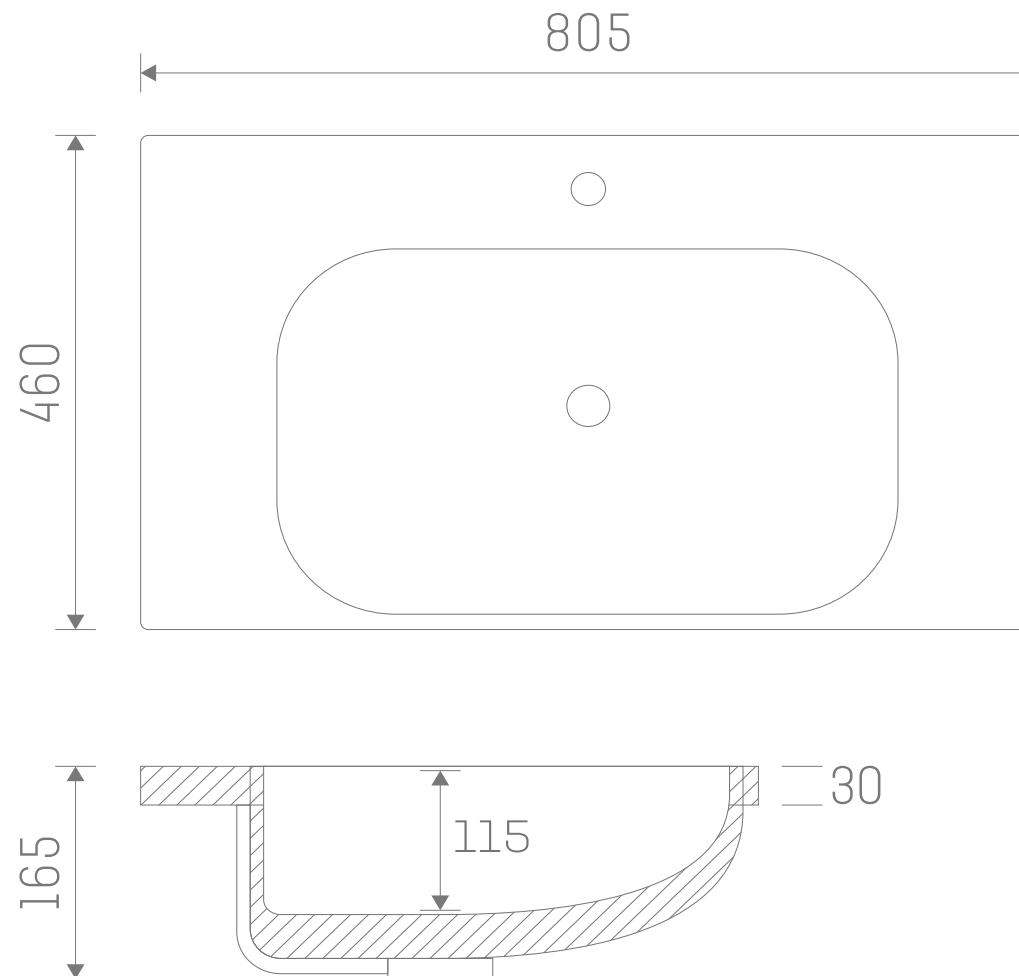

# Orca 800mm Basin

**RANGE:** Orca

**SIZE:** H 165 x W 805 x D 460mm

**BASIN MATERIAL:** CERAMIC

**TAP HOLE(S):** ONE

The information contained on this page was correct at date of issue. Fitting dimensions are provided as a guide only. Some variation may occur due to manufacturing tolerances. We pursue a policy of continuing improvement in design and performance of our products and so reserve the right to change specifications without prior notice.