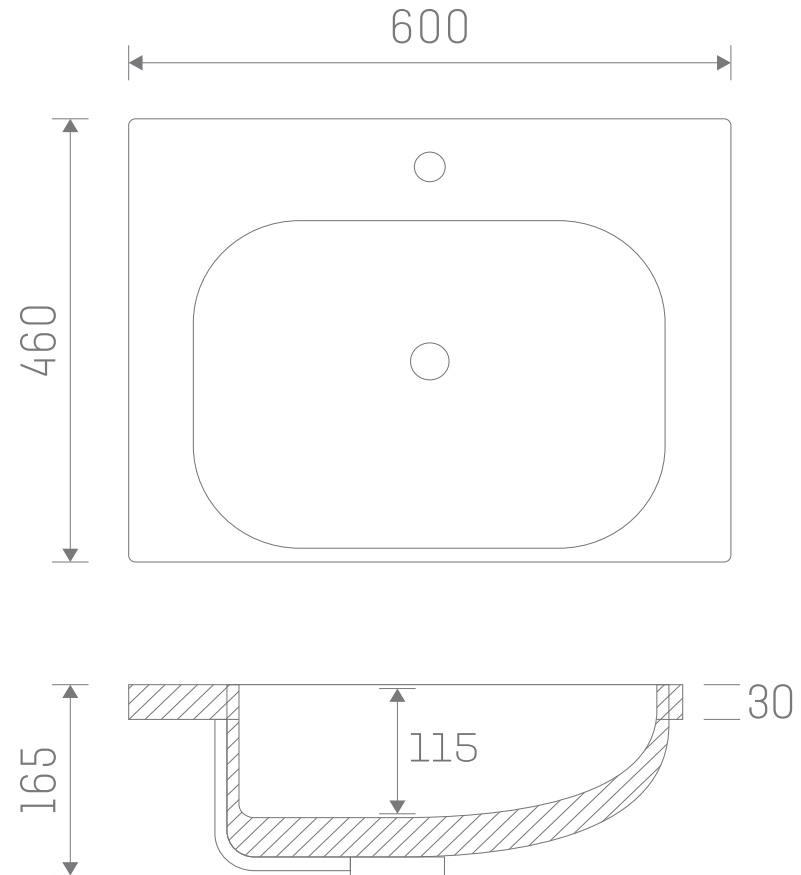

# Orca 600mm Basin

**RANGE:** Orca

**SIZE:** H 165 x W 600 x D 460mm

**BASIN MATERIAL:** CERAMIC

**TAP HOLE(S):** ONE

The information contained on this page was correct at date of issue. Fitting dimensions are provided as a guide only. Some variation may occur due to manufacturing tolerances. We pursue a policy of continuing improvement in design and performance of our products and so reserve the right to change specifications without prior notice.